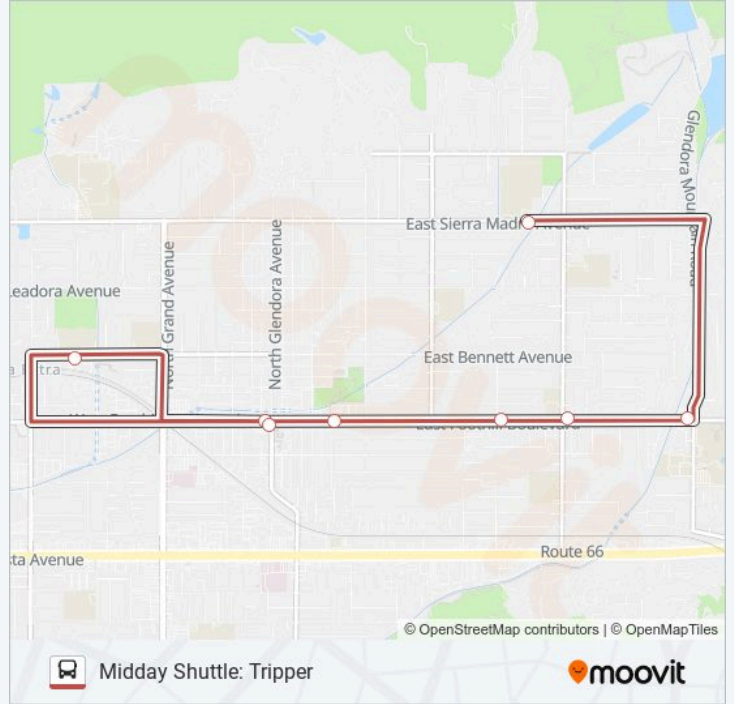

Library/Dt (Westbound)

Sandburg Middle School

Library/Dt (Eastbound)

MIDDAY SHUTTLE: TRIPPER bus Time Schedule

Library/Downtown Route Timetable:

Sunday	Not Operational
Monday	3:40 PM
Tuesday	3:35 PM
Wednesday	3:35 PM
Thursday	3:35 PM
Friday	3:35 PM
Saturday	Not Operational

MIDDAY SHUTTLE: TRIPPER bus Info

Direction: Library/Downtown

Stops: 8

Trip Duration: 15 min

Line Summary:

MIDDAY SHUTTLE: TRIPPER bus time schedules and route maps are available in an offline PDF at moovitapp.com. Use the Moovit App to see live bus times, train schedule or subway schedule, and step-by-step directions for all public transit in Los Angeles.