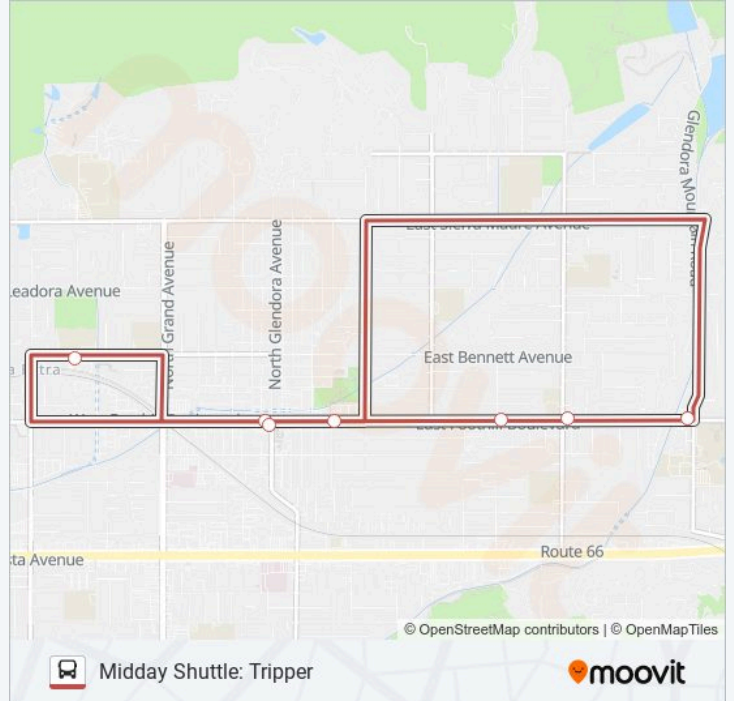

Foothill Blvd and Valley Center Ave N (Glendora High School)

Foothill Boulevard and Loraine Avenue

Foothill Boulevard and Elwood Avenue

Foothill Boulevard and Minnesota Avenue

Library/Dt (Westbound)

Sandburg Middle School

Library/Dt (Eastbound)

Foothill Blvd and Valley Center Ave N (Glendora High School)

MIDDAY SHUTTLE: TRIPPER bus Time Schedule

Glendora High School Route Timetable:

Sunday	Not Operational
Monday	2:50 PM - 3:15 PM
Tuesday	Not Operational
Wednesday	Not Operational
Thursday	Not Operational
Friday	Not Operational
Saturday	Not Operational

MIDDAY SHUTTLE: TRIPPER bus Info**Direction:** Glendora High School**Stops:** 8**Trip Duration:** 25 min**Line Summary:**

Direction: Goddard Middle School

9 stops

[VIEW LINE SCHEDULE](#)

Sierra Madre Ave and Northridge Ave N (Goddard Middle School)