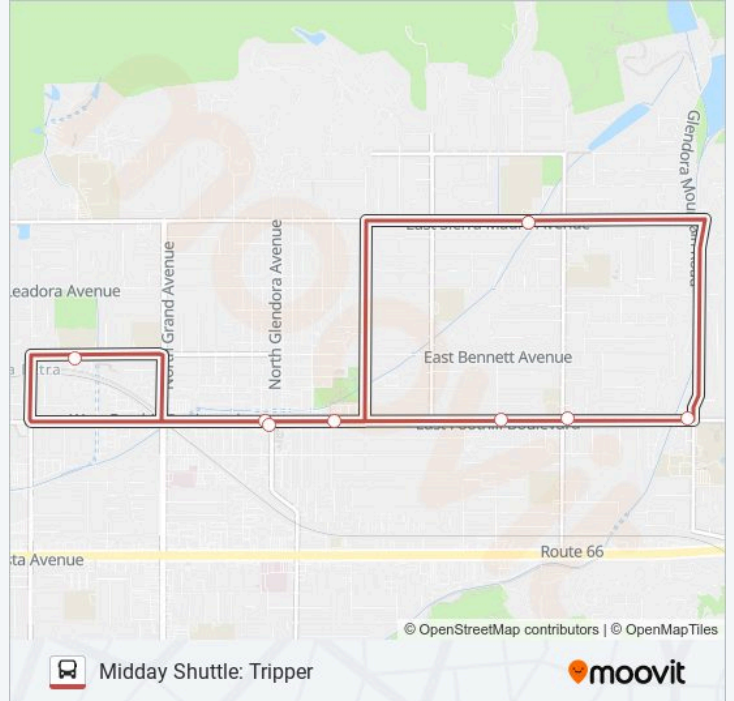

Foothill Blvd and Valley Center Ave N (Glendora High School)

Foothill Boulevard and Loraine Avenue

Foothill Boulevard and Elwood Avenue

Foothill Boulevard and Minnesota Avenue

Library/Dt (Westbound)

Sandburg Middle School

Library/Dt (Eastbound)

Sierra Madre Ave and Northridge Ave N (Goddard Middle School)

MIDDAY SHUTTLE: TRIPPER bus Time Schedule

Goddard Middle School Route Timetable:

Sunday	Not Operational
Monday	Not Operational
Tuesday	2:45 PM - 3:10 PM
Wednesday	2:45 PM - 3:10 PM
Thursday	2:45 PM - 3:10 PM
Friday	2:45 PM - 3:10 PM
Saturday	Not Operational

MIDDAY SHUTTLE: TRIPPER bus Info

Direction: Goddard Middle School

Stops: 9

Trip Duration: 25 min

Line Summary:

Direction: Library/Downtown

8 stops

[VIEW LINE SCHEDULE](#)