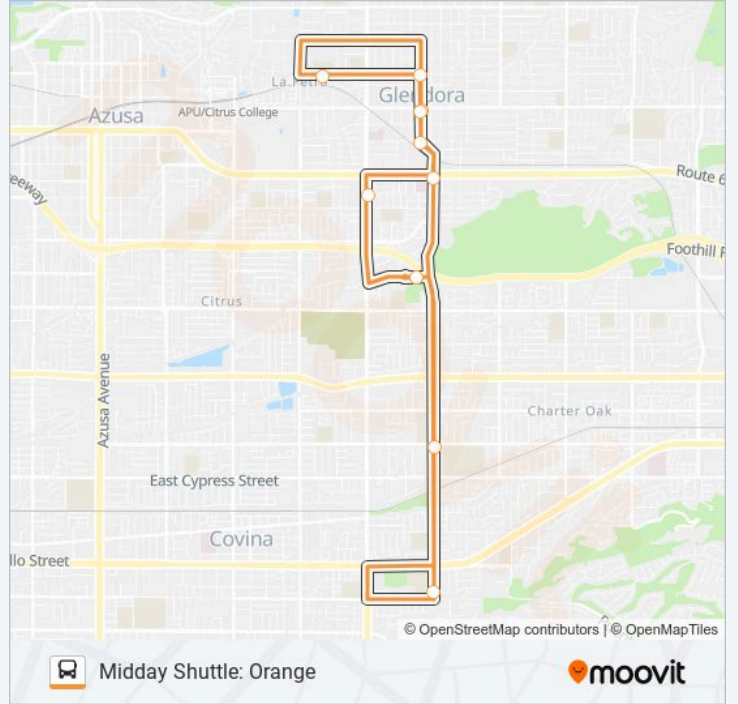

MIDDAY SHUTTLE: ORANGE bus time schedules and route maps are available in an offline PDF at moovitapp.com. Use the Moovit App to see live bus times, train schedule or subway schedule, and step-by-step directions for all public transit in Los Angeles.

© 2024 Moovit - All Rights Reserved