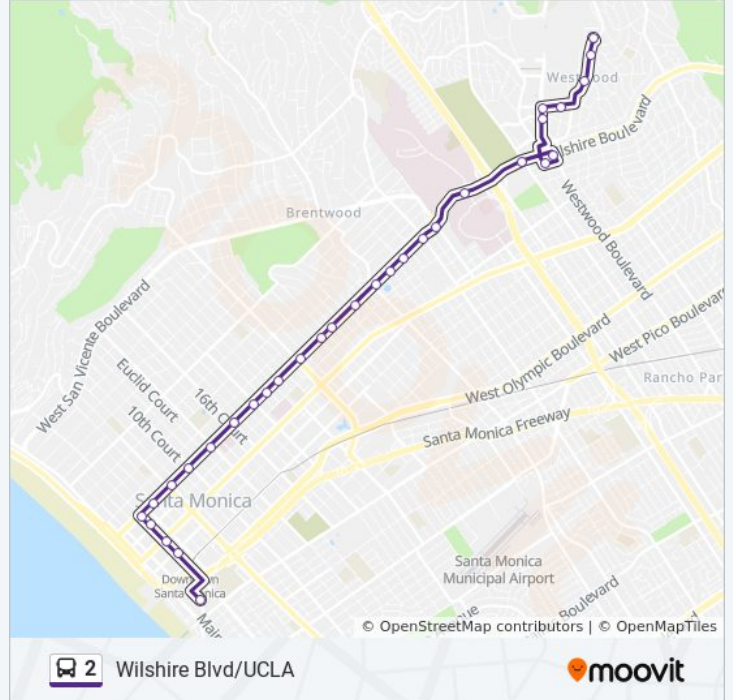

Wilshire / Westgate

Wilshire / Barrington

Wilshire / Federal

Wilshire EB & Bonsall FS

Wilshire EB & Veteran Ns

Westwood SB & Wilshire FS

Ashton WB & Midvale Ns

Westwood / Weyburn

Westwood NB & Le Conte Ns

Le Conte EB & Tiverton Ns

Hilgard NB & Manning Ave Ns

Hilgard NB & Westholme Ns

UCLA Hilgard Terminal

2 bus time schedules and route maps are available in an offline PDF at moovitapp.com. Use the [Moovit App](#) to see live bus times, train schedule or subway schedule, and step-by-step directions for all public transit in Los Angeles.

[About Moovit](#) · [MaaS Solutions](#) · [Supported Countries](#) · [Mooviter Community](#)

© 2024 Moovit - All Rights Reserved

Check Live Arrival Times