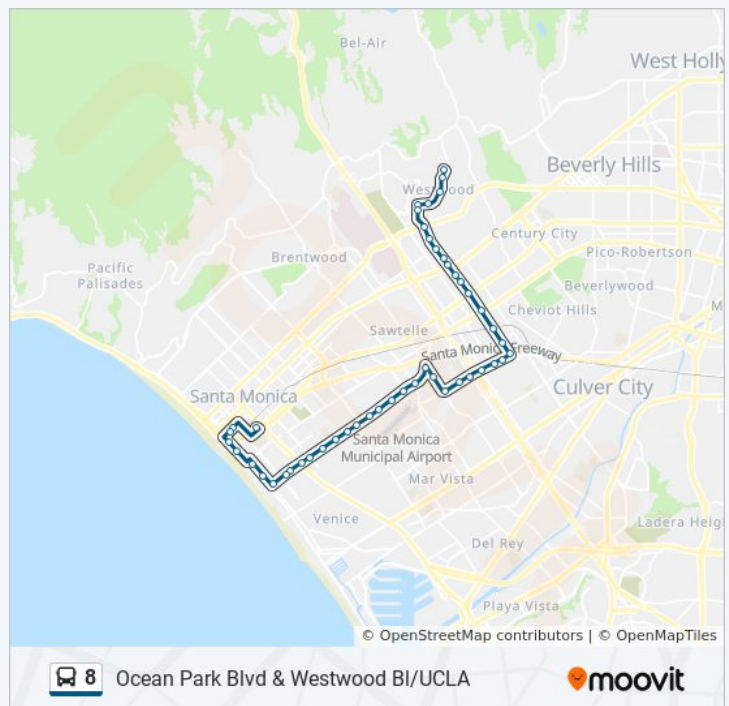

Saturday

6:30 AM - 9:45 PM

**8 bus Info**

**Direction:** UCLA

**Stops:** 47

**Trip Duration:** 50 min

**Line Summary:**

Westwood NB & Missouri Ns

Westwood NB & Santa Monica FS

Westwood NB & Massachusetts Ns

Westwood NB & Ohio Ns

Westwood NB & Rochester Ns

Westwood NB & Wilshire Ns

Westwood / Weyburn

Westwood NB & Le Conte Ns

Le Conte EB & Tiverton Ns