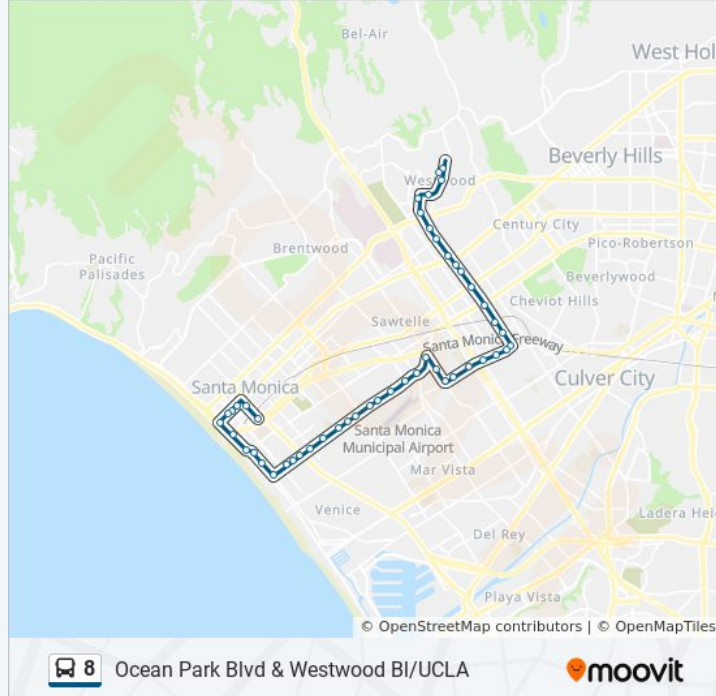

### Direction: Downtown SM

48 stops

[VIEW LINE SCHEDULE](#)

- Charles E Young @ P2 Garage
- Hilgard SB & Westholme FS
- Hilgard SB & Manning Dr FS
- Le Conte WB & Tiverton FS
- Westwood SB & Weyburn Ns
- Westwood SB & Lindbrook Ns
- Westwood SB & Rochester Ns
- Westwood SB & Ohio Ns
- Westwood SB & Santa Monica Ns
- Westwood SB & Missouri Ns
- Westwood SB & LA Grange Ns
- Westwood SB & Olympic FS
- Westwood SB & Pico FS
- Westwood SB & Exposition FS (Westwood Station)
- Westwood SB & Coventry Ns
- Westwood SB & National Ns
- National WB & Kelton Ns
- Natl WB & Coventry (Military) Ns
- National WB & Sepulveda Ns
- National WB & Sawtelle FS
- National WB & Federal Ns

### 8 bus Info

**Direction:** Downtown SM

**Stops:** 48

**Trip Duration:** 53 min

**Line Summary:**

National WB & Barrington Ns

Barrington NB & Brookhaven Ns

Gateway WB & Barrington FS

Ocean NB & Pico FS

Ocean / Colorado

Ocean / Santa Monica

Santa Monica EB & 3rd FS

Santa Monica EB & 4th FS

Santa Monica EB & 6th Ns

7th SB & Broadway Ns

7th SB & Olympic Blvd Ns

Ocean Park Blvd & Westwood BI/UCLA

**Direction: UCLA**

47 stops

[VIEW LINE SCHEDULE](#)

7th SB & Olympic Blvd Ns

Broadway WB & 4th FS

**8 bus Time Schedule**

UCLA Route Timetable: