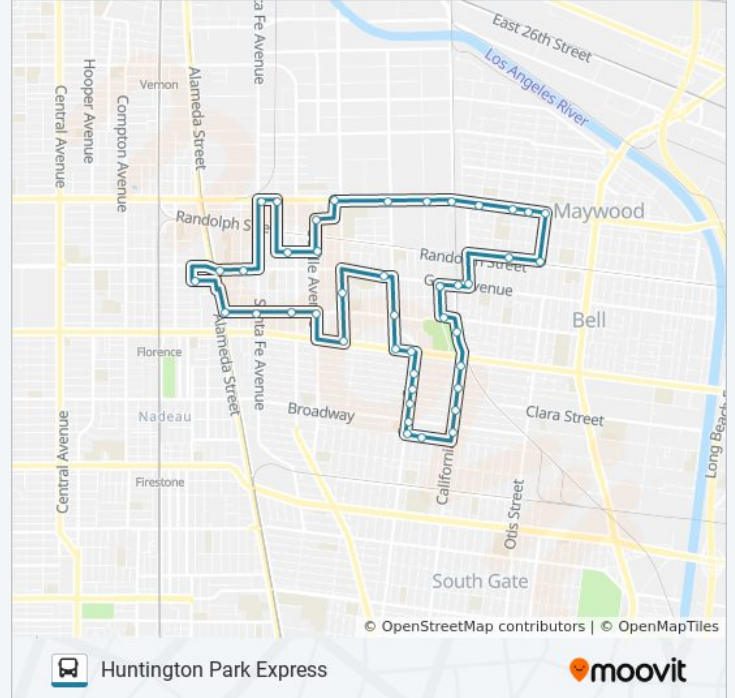

Bissel St. & Gage Ave

Bissel St. & Bell Avenue

Community Center

Walnut & California Ave

Flower & California

Olive & California

Cudahy & California

Santa Ana & Victoria

HUNTINGTON PARK EXPRESS bus Info

Direction: Huntington Park Express

Stops: 44

Trip Duration: 46 min

Line Summary:

Saturn & Santa Fe

Saturn & Alameda

Wilmington & 65th St

Boyle & Slauson

Slauson / Alcoa

Downey Rd and Malburg & Slauson

Slauson, Between Maywood & Everett

Carmelita & Slauson

Corona & Slauson

Slauson Avenue 4060

Randolph & Gifford

Carmelita & Randolph

Maywood Avenue and Gage Avenue

Gage & Salt Lake Ave

Bissel St. & Gage Ave

HUNTINGTON PARK EXPRESS bus time schedules and route maps are available in an offline PDF at moovitapp.com. Use the [Moovit App](#) to see live bus times, train schedule or subway schedule, and step-by-step directions for all public transit in Los Angeles.