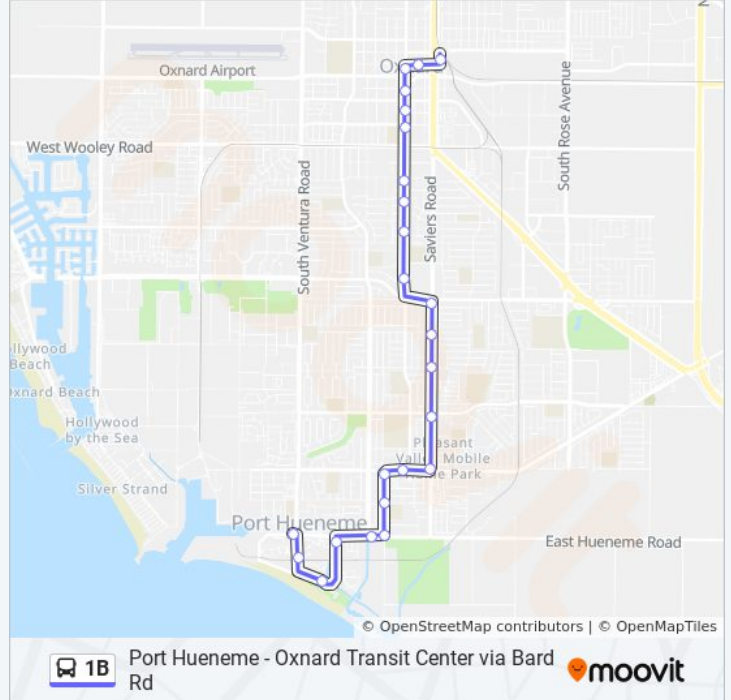

Port Hueneme - Oxnard Transit Center via Bard Rd

Get The App

The 1B bus line Port Hueneme - Oxnard Transit Center via Bard Rd has one route. For regular weekdays, their operation hours are:

(1) Southbound: 4:50 AM - 8:55 PM

Use the Moovit App to find the closest 1B bus station near you and find out when is the next 1B bus arriving.

Direction: Southbound
 24 stops
[VIEW LINE SCHEDULE](#)

1B bus Time Schedule
 Southbound Route Timetable:

Sunday	6:05 AM - 8:50 PM
Monday	4:50 AM - 8:55 PM
Tuesday	4:50 AM - 8:55 PM
Wednesday	4:50 AM - 8:55 PM
Thursday	4:50 AM - 8:55 PM
Friday	4:50 AM - 8:55 PM
Saturday	6:05 AM - 8:50 PM

- OTC
- 4th & B St
- C & 4th
- C & 6th
- C & 8th
- C & 9th
- C & Hill
- C & Cedar
- C & Hemlock
- C St Transfer Ctr (Southbound)
- Saviers & Channel Isl
- Saviers & Bryce Canyon
- Saviers & Yucca
- Saviers & Bard
- Saviers & Pleasant Valley
- Pleasant Valley & C
- Perkins & Pleasant Valley
- Perkins & Clara
- Perkins & Hueneme
- Hueneme & J
- Surfside & Hueneme

1B bus Info
Direction: Southbound
Stops: 24
Trip Duration: 30 min
Line Summary:

Surfside & Ocean View

Ventura Rd & Shoreview

Hueneme & Ventura

1B bus time schedules and route maps are available in an offline PDF at moovitapp.com. Use the [Moovit App](#) to see live bus times, train schedule or subway schedule, and step-by-step directions for all public transit in Los Angeles.