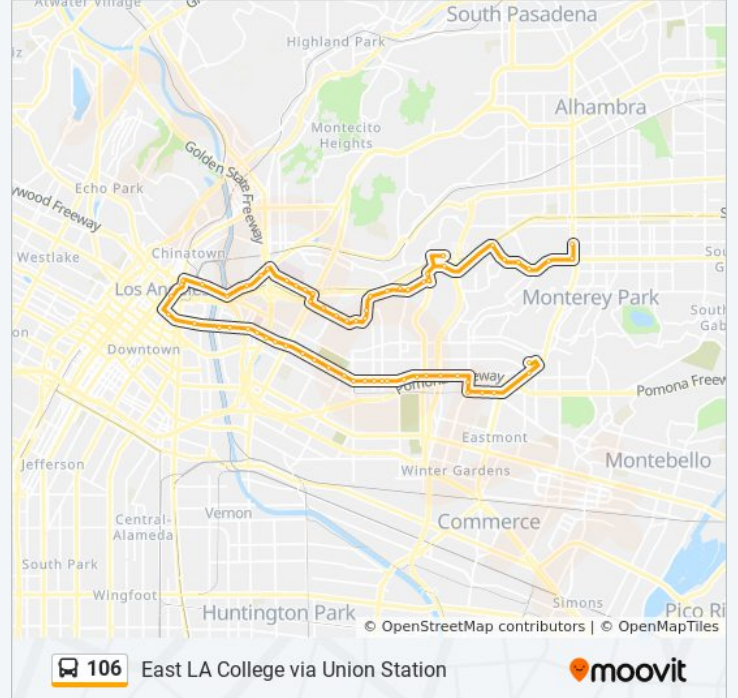

Alameda / Cesar E Chavez

Alameda / Los Angeles

Los Angeles SB & Temple (Aliso) MB

1st / San Pedro

1st / Central

1st / Vignes

1st / Mission

1st / Utah

1st / Lorena

1st / Indiana

1st / Ditman

1st / Rowan

1st St & Gage Ave

1st / Herbert

1st St & Sunol Dr  
1st / Marianna  
1st / Eastern  
1st / Ford  
1st / Dangler  
Mednik / Civic Center  
3rd / Mednik  
3rd / LA Verne  
Pomona / Beverly  
Atlantic & Riggin WB  
Collegian Avenue at Avenida Cesar Chavez

**Direction: Garvey / Atlantic**

77 stops

[VIEW LINE SCHEDULE](#)

Montebello Bl and Plaza Dr N  
The Shops at Montebello  
Paramount / Montebello  
Pomona / Wilcox  
Garfield / Pomona  
Riggin / Garfield  
Riggin / Ferdinand  
Riggin / Findlay  
W Riggin Street and S Bradshaw Avenue  
W Riggin Street and Gerhart Avenue  
Atlantic/Cesar Chavez  
Atlantic / Pomona  
3rd / Woods  
3rd / LA Verne  
Mednik / 3rd  
Mednik / Civic Center  
1st / Mednik  
1st / Dangler

**106 bus Info**

**Direction:** Garvey / Atlantic

**Stops:** 77

**Trip Duration:** 78 min

**Line Summary:**

1st / Ford

1st / Eastern

1st / Marianna