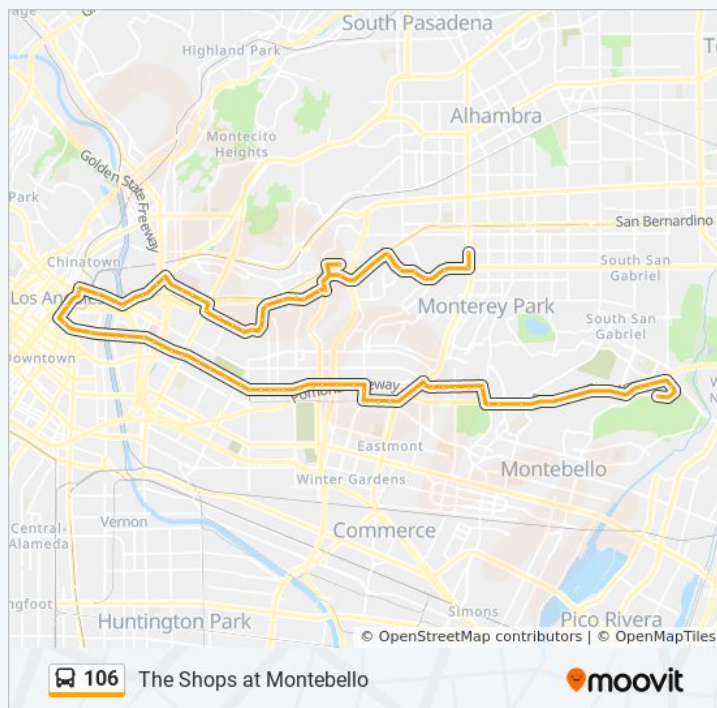

Mission / Cesar E Chavez

Cesar E Chavez / Vignes

Alameda / Cesar E Chavez

Alameda / Los Angeles

Los Angeles SB & Temple (Aliso) MB

1st / San Pedro

Friday

4:29 AM - 8:20 PM

Saturday

4:29 AM - 8:16 PM

**106 bus Info**

**Direction:** The Shops at Montebello

**Stops:** 77

**Trip Duration:** 85 min

**Line Summary:**

1st / Central

1st / Vignes

1st / Mission

1st / Utah

1st / Boyle

1st / State

1st / Cummings

1st / Chicago

1st / Soto