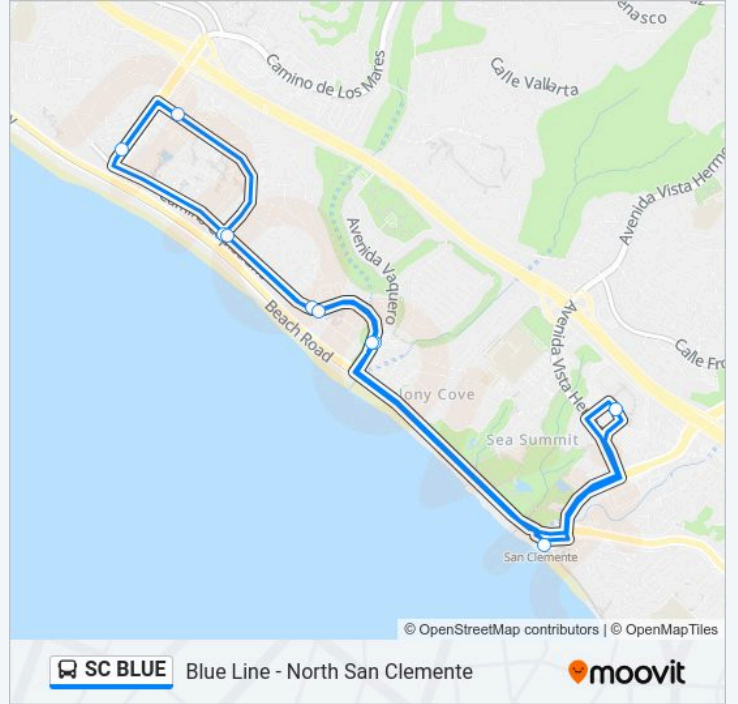

Direction: Blue Line - North San Clemente

11 stops

[VIEW LINE SCHEDULE](#)

Outlets at San Clemente

Camino Capistrano/Vaquero

Camino Capistrano/Via Breve

Camino Capistrano/Mira Costa

Camino De Estrella 396

Camino De Estrella/Camino Capistrano

Camino Capistrano/Mira Costa

Camino Capistrano/Via Breve

Camino Capistrano/Vaquero

San Clemente Metrolink Station

Outlets at San Clemente

SC BLUE bus Time Schedule

Blue Line - North San Clemente Route Timetable:

Direction: Blue Line - North San Clemente

Stops: 11

Trip Duration: 16 min

Line Summary:

SC BLUE bus time schedules and route maps are available in an offline PDF at moovitapp.com. Use the Moovit App to see live bus times, train schedule or subway schedule, and step-by-step directions for all public transit in Los Angeles.