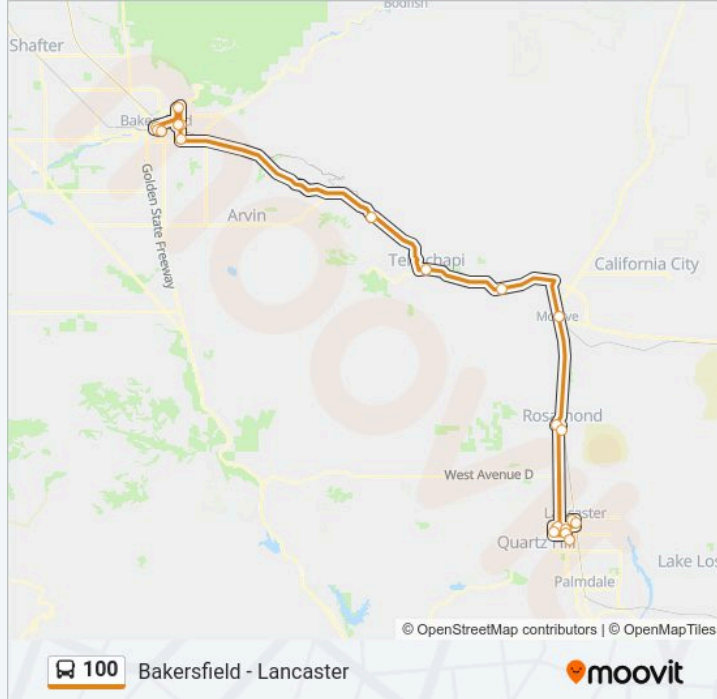

**100 bus Info**

**Direction:** Bakersfield  
**Stops:** 20  
**Trip Duration:** 165 min  
**Line Summary:**

**Direction: Lancaster**

20 stops

[VIEW LINE SCHEDULE](#)

- Bakersfield Amtrak (760743)
- County Admin. Building - Truxtun Ave. (816026)
- Kern County Superior Court - Truxtun Ave. (816027)
- Get Downtown Transit Center (760793)
- Bakersfield College / Panorama Dr. (760744)
- Kern Medical Center - Er (771403)
- Kern Medical Center/Flower St. (760806)
- Mt. Vernon at Texas St. (798126)
- Keene (760805)
- Tehachapi Park & Ride (EB) (2512208)
- Cameron Canyon Rd. at Hwy. 58 (EB) (781697)
- Carl's Jr. / Inyo St. (760757)
- Taco Bell/Eagle Way (760732)
- Hummel Hall/20th St. W (760799)
- Mobil/W Ave. J (760742)
- 30th Street West 43925-43859
- Schools First/15th St. (760840)
- 15th St. W. & Ave. J-5 (Av Medical Center)

**100 bus Info**

**Direction:** Lancaster

**Stops:** 20

**Trip Duration:** 163 min

**Line Summary:**

Metrolink/Sierra Hwy. (760816)

Senior Center/Jackman St. (771438)

**Direction: Mojave**

12 stops

[VIEW LINE SCHEDULE](#)

Bakersfield Amtrak (760743)

County Admin. Building - Truxtun Ave. (816026)

Kern County Superior Court - Truxtun Ave. (816027)

Get Downtown Transit Center (760793)

Bakersfield College / Panorama Dr. (760744)

**Direction:** Mojave

**Stops:** 12

**Trip Duration:** 110 min

**Line Summary:**