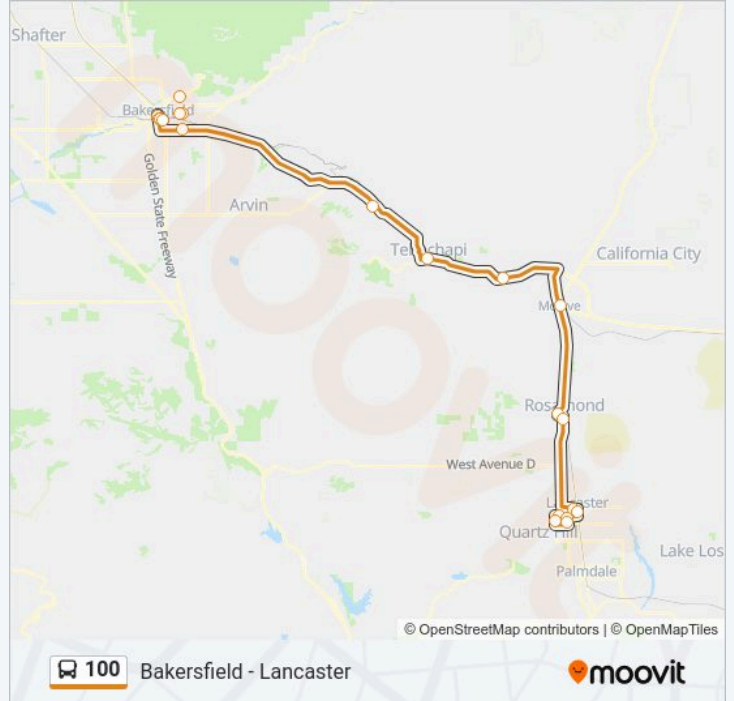

The 100 bus line (Bakersfield - Lancaster) has 4 routes. For regular weekdays, their operation hours are:  
 (1) Bakersfield: 5:37 AM - 8:50 PM(2) Lancaster: 3:25 AM - 5:15 PM(3) Mojave: 9:25 AM(4) Tehachapi: 9:00 PM  
 Use the Moovit App to find the closest 100 bus station near you and find out when is the next 100 bus arriving.

**Direction: Bakersfield**

20 stops

[VIEW LINE SCHEDULE](#)

- Mobil/W Ave. J (760742)
- 30th Street West 43925-43859
- Schools First/15th St. (760840)
- 15th St. W. & Ave. J-5 (Av Medical Center)
- Metrolink/Sierra Hwy. (760816)
- Senior Center/Jackman St. (771438)
- Hummel Hall/20th St. W (760799)
- Taco Bell/Eagle Way (760732)
- Carl's Jr. / Inyo St. (760757)
- Cameron Canyon Rd. at Hwy. 58 (WB) (781698)
- Tehachapi Park & Ride (WB) (760801)
- Keene (760805)
- Mt. Vernon & Brundage Ln (2455707)
- Kern Medical Center - Er (771403)
- Kern Medical Center/Flower St. (760806)
- Bakersfield College / Panorama Dr. (760744)
- Get Downtown Transit Center (760793)
- Kern County Superior Court - Truxtun Ave. (760760)
- County Admin. Building - Truxtun Ave. (812029)
- Bakersfield Amtrak (760743)

**100 bus Info**

**Direction:** Bakersfield  
**Stops:** 20  
**Trip Duration:** 165 min  
**Line Summary:**

**Direction: Lancaster**

20 stops

[VIEW LINE SCHEDULE](#)

- Bakersfield Amtrak (760743)
- County Admin. Building - Truxtun Ave. (816026)
- Kern County Superior Court - Truxtun Ave. (816027)
- Get Downtown Transit Center (760793)
- Bakersfield College / Panorama Dr. (760744)
- Kern Medical Center - Er (771403)
- Kern Medical Center/Flower St. (760806)
- Mt. Vernon at Texas St. (798126)
- Keene (760805)
- Tehachapi Park & Ride (EB) (2512208)
- Cameron Canyon Rd. at Hwy. 58 (EB) (781697)
- Carl's Jr. / Inyo St. (760757)
- Taco Bell/Eagle Way (760732)
- Hummel Hall/20th St. W (760799)
- Mobil/W Ave. J (760742)
- 30th Street West 43925-43859
- Schools First/15th St. (760840)
- 15th St. W. & Ave. J-5 (Av Medical Center)