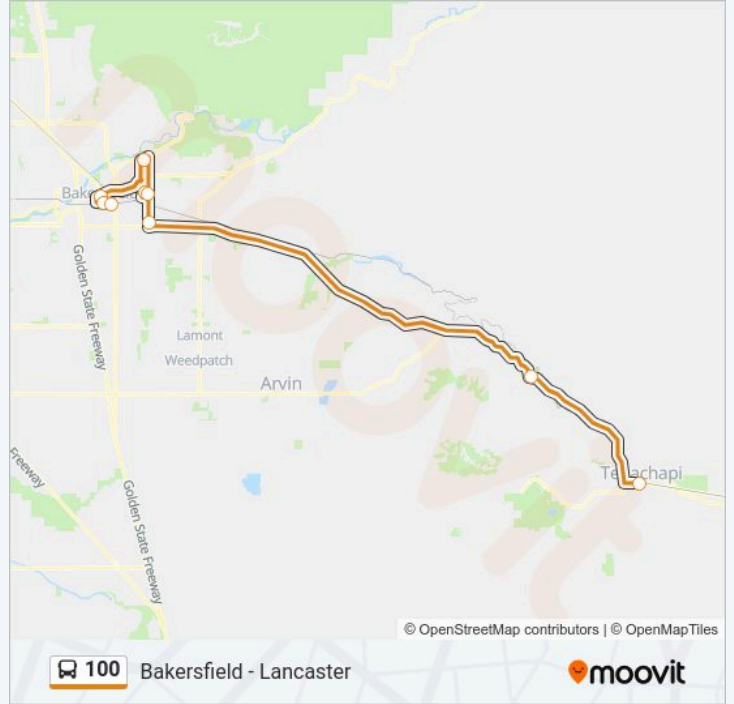

### Direction: Tehachapi

10 stops

[VIEW LINE SCHEDULE](#)

Bakersfield Amtrak (760743)

County Admin. Building - Truxtun Ave. (816026)

Kern County Superior Court - Truxtun Ave.  
(816027)

Get Downtown Transit Center (760793)

### 100 bus Info

**Direction:** Tehachapi

**Stops:** 10

**Trip Duration:** 80 min

**Line Summary:**

100 bus time schedules and route maps are available in an offline PDF at [moovitapp.com](https://moovitapp.com). Use the Moovit App to see live bus times, train schedule or subway schedule, and step-by-step directions for all public transit in Los Angeles.