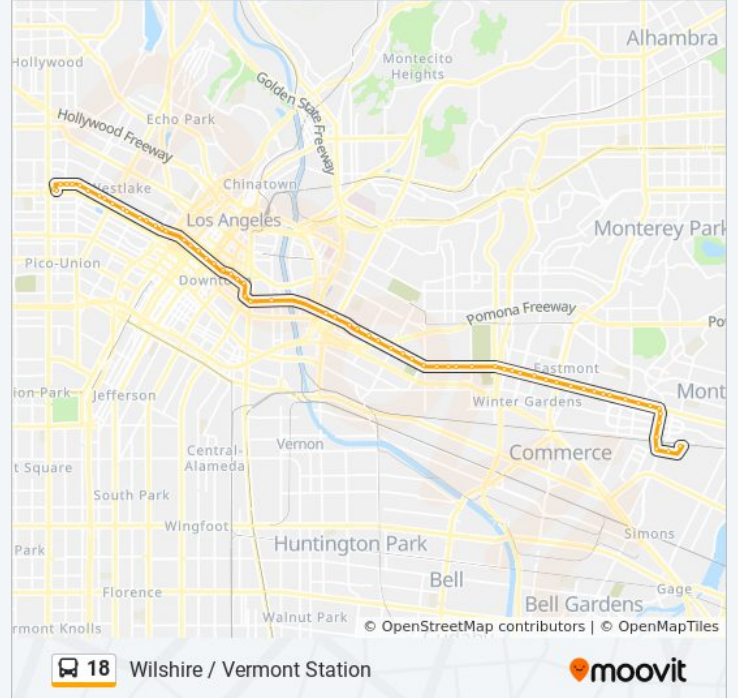

### Direction: Wilshire / Vermont Station

65 stops

[VIEW LINE SCHEDULE](#)

Montebello Metrolink Station

Flotilla / Yates

Garfield / Flotilla

Garfield / Ferguson

Garfield / Olympic

Central / 6th

5th / Central

5th / Towne

5th / San Pedro

5th / Wall

5th / Los Angeles

5th / Spring

5th / Hill

5th & Grand Wb

5th / Flower

6th / Saint Paul

6th / Bixel

6th / Lucas

6th / Witmer

6th / Valencia

6th / Burlington

6th / Westmoreland

Wilshire / Vermont Station

Wilshire / Vermont Station

**Direction: Wilshire / Western Station**

70 stops

[VIEW LINE SCHEDULE](#)

Montebello Metrolink Station

Flotilla / Yates