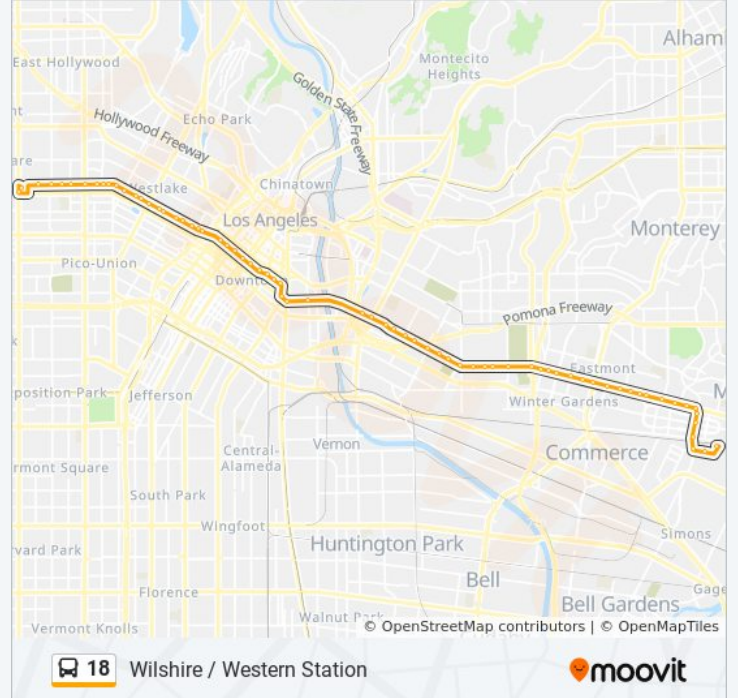

Whittier / Clela

Whittier / Ferris

Whittier / Arizona

Whittier / McBride

Whittier / Ford

Whittier / Eastern

Whittier / Downey

Whittier / Herbert

Whittier / Eastman

Whittier / Ditman

Whittier / Indiana

Whittier / Esperanza

Whittier / Spence

Whittier / Lorena

Whittier / Fresno

Whittier / Euclid

Whittier / Camulos

Whittier / Mott

Whittier / Soto

Whittier / Chicago

6th / Mateo

6th / Alameda

Central / 6th

5th / Central

5th / Towne

5th / San Pedro

5th / Wall

5th / Los Angeles

5th / Spring

5th / Hill

5th & Grand Wb

5th / Flower

6th / Saint Paul