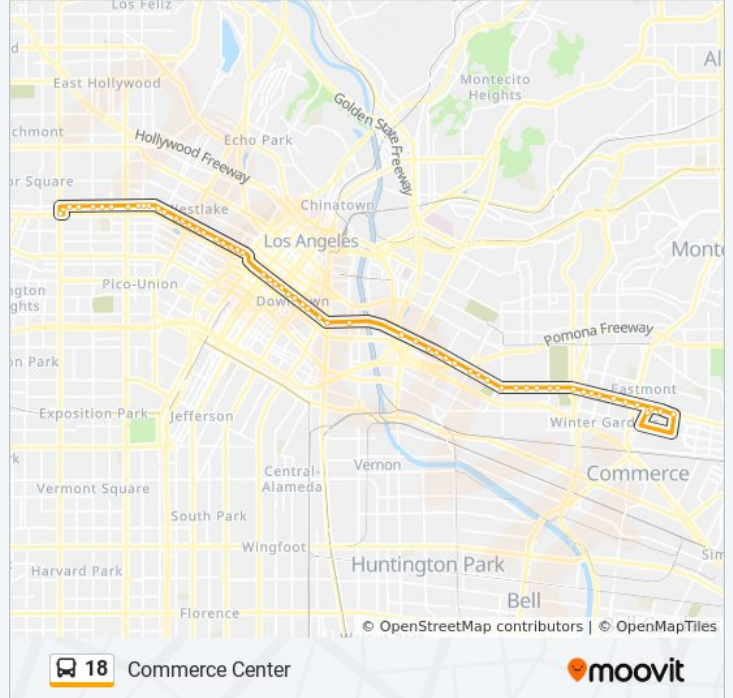

Use the Moovit App to find the closest 18 bus station near you and find out when is the next 18 bus arriving.

**Direction: Commerce Center**  
 59 stops  
[VIEW LINE SCHEDULE](#)

- 6th / Oxford Terminal
- Western / Wilshire
- 6th / Serrano
- 6th / Harvard
- 6th / Normandie
- 6th / Alexandria
- 6th / Catalina
- 6th / Vermont
- 6th / Westmoreland
- 6th / Virgil
- 6th / Commonwealth
- 6th / Lafayette Park
- 6th / Rampart
- 6th / Park View
- 6th / Grand View
- 6th / Alvarado
- 6th / Bonnie Brae
- 6th / Burlington
- 6th / Valencia
- 6th / Witmer
- 6th / Lucas

**18 bus Time Schedule**

Commerce Center Route Timetable:

Sunday	5:48 AM - 6:22 PM
Monday	6:14 AM - 7:30 PM
Tuesday	6:14 AM - 7:30 PM
Wednesday	6:14 AM - 7:30 PM
Thursday	6:14 AM - 7:30 PM
Friday	6:14 AM - 7:30 PM
Saturday	5:48 AM - 6:22 PM

**18 bus Info**

**Direction:** Commerce Center  
**Stops:** 59  
**Trip Duration:** 73 min  
**Line Summary:**

- 6th / Bixel
- 6th / Saint Paul
- 6th / Grand
- 6th / Hill
- 6th / Broadway
- 6th / Spring
- 6th / Los Angeles
- 6th / Wall
- 6th / Towne
- 6th / Central
- 6th / Alameda
- 6th / Mateo
- Whittier / Boyle
- Whittier / Soto
- Whittier / Orme
- Whittier / Camulos
- Whittier / Euclid
- Whittier / Fresno
- Whittier / Lorena
- Whittier / Spence
- Whittier / Esperanza
- Whittier / Indiana
- Whittier / Ditman
- Whittier / Eastman
- Whittier / Herbert
- Whittier / Downey
- Whittier / Brannick
- Whittier / Eastern
- Whittier / Ford
- Whittier Blvd & McBride Ave
- Whittier / Arizona
- Whittier / Ferris
- Whittier / Vancouver

Whittier / Atlantic  
 Whittier / Goodrich  
 Whittier / Hoefner  
 Whittier / Gerhart  
 Commerce Center

**Direction: Downtown LA - 5th - Hill**

46 stops

[VIEW LINE SCHEDULE](#)

Montebello Metrolink Station