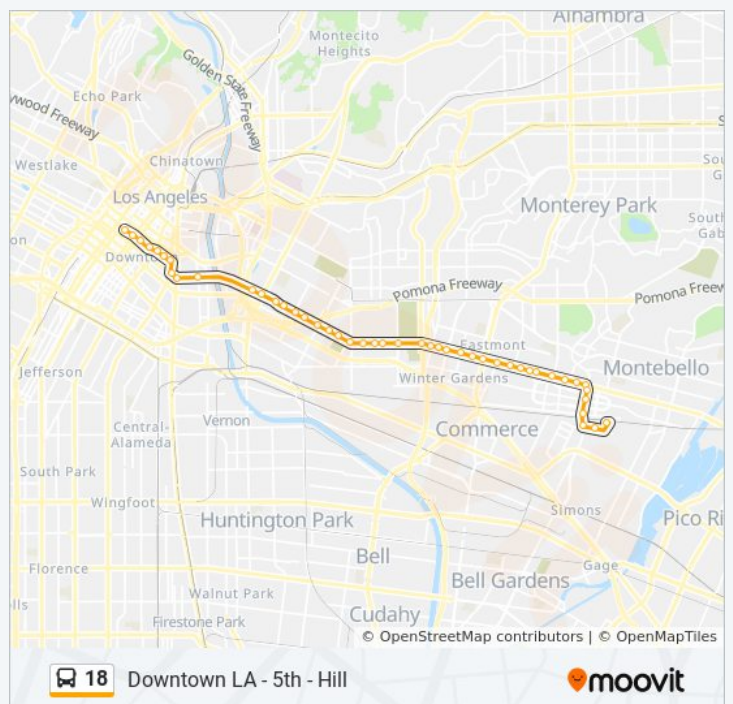

Whittier / Atlantic  
 Whittier / Goodrich  
 Whittier / Hoefner  
 Whittier / Gerhart  
 Commerce Center

**Direction: Downtown LA - 5th - Hill**

46 stops

[VIEW LINE SCHEDULE](#)

Montebello Metrolink Station

Whittier / Ferris

Whittier / Arizona

Whittier / McBride

Whittier / Ford

Whittier / Eastern

Whittier / Downey

Whittier / Herbert

**18 bus Time Schedule**

Downtown LA - 5th - Hill Route Timetable:

Sunday	12:26 AM - 2:31 AM
Monday	12:26 AM - 2:31 AM
Tuesday	12:26 AM - 2:31 AM
Wednesday	12:26 AM - 2:31 AM
Thursday	12:26 AM - 2:31 AM
Friday	12:26 AM - 2:31 AM
Saturday	12:26 AM - 2:31 AM

**18 bus Info**

**Direction:** Downtown LA - 5th - Hill

**Stops:** 46

**Trip Duration:** 36 min

**Line Summary:**

Whittier / Eastman

Whittier / Ditman

Whittier / Indiana