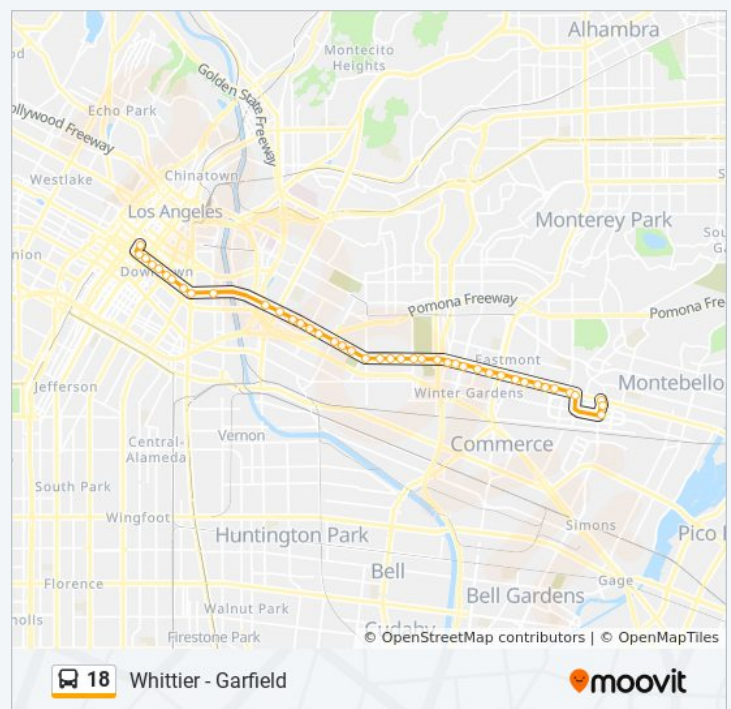

Whittier / Leonard

Whittier / Findlay

Whittier Blvd & Westside Dr

Whittier / Saybrook

17

Garfield / Whittier

Garfield / Allston

Garfield / Olympic

Whittier - Garfield Route Timetable:

Sunday	1:08 AM - 3:08 AM
Monday	1:08 AM - 3:08 AM
Tuesday	1:08 AM - 3:08 AM
Wednesday	1:08 AM - 3:08 AM
Thursday	1:08 AM - 3:08 AM
Friday	1:08 AM - 3:08 AM
Saturday	1:08 AM - 3:08 AM

**18 bus Info**

**Direction:** Whittier - Garfield

**Stops:** 41

**Trip Duration:** 34 min

**Line Summary:**

Whittier / Goodrich

Whittier / Hoefner

Whittier / Gerhart

### Direction: Wilshire / Vermont Station

65 stops

[VIEW LINE SCHEDULE](#)

Montebello Metrolink Station

Flotilla / Yates

Garfield / Flotilla

Garfield / Ferguson

Garfield / Olympic