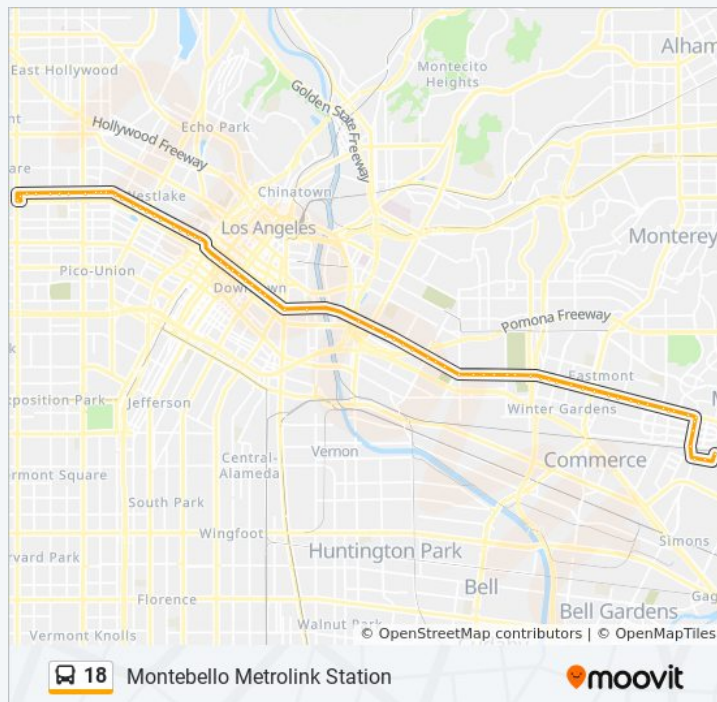

### 18 bus Info

**Direction:** Montebello Metrolink Station

**Stops:** 71

**Trip Duration:** 70 min

**Line Summary:**

Whittier / Spence

Whittier / Esperanza

Whittier / Indiana

Whittier / Ditman

Whittier / Eastman

Whittier / Herbert

Whittier / Downey

Whittier / Brannick

Whittier / Eastern

Whittier / Ford

Whittier Blvd & McBride Ave