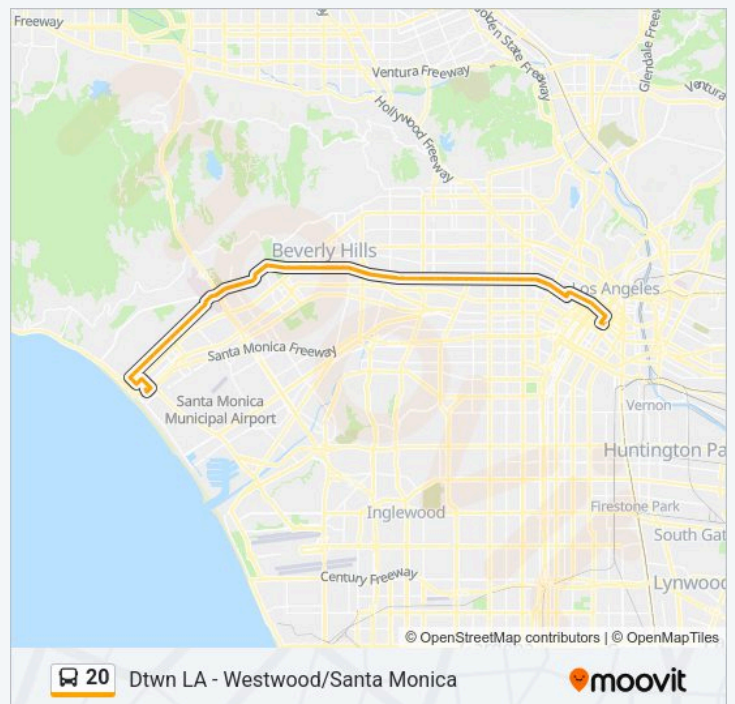

Stops: 80

Trip Duration: 86 min

Line Summary:

Wilshire EB & Veteran Ns

Wilshire & Westwood

Wilshire / Selby

Wilshire / Westholme

Wilshire / Warner

Direction: Santa Monica

Stops: 81

Trip Duration: 72 min

Line Summary:

Wilshire / Highland

Wilshire / Cloverdale

Wilshire / Dunsmuir

Wilshire / Ridgeley