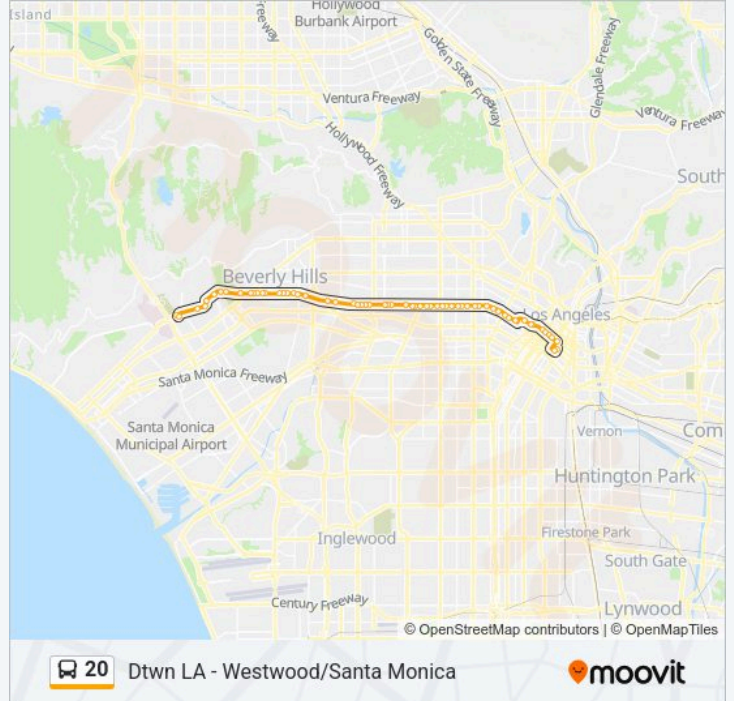

20 bus Info

Direction: Westwood

Stops: 62

Trip Duration: 82 min

Line Summary:

- Wilshire / Coronado
- Wilshire / Commonwealth
- Wilshire / Westmoreland
- Wilshire / Vermont
- Wilshire / Catalina
- Wilshire / Alexandria
- Wilshire / Normandie
- Wilshire / Kingsley
- Wilshire / Harvard
- Wilshire / Serrano
- Wilshire / Western
- Wilshire / Saint Andrews
- Wilshire / Wilton
- Wilshire / Norton
- Wilshire / Crenshaw
- Wilshire / Plymouth
- Wilshire / Lucerne
- Wilshire / Rossmore
- Wilshire / June
- Wilshire / MC Cadden
- Wilshire / Highland
- Wilshire / Cloverdale
- Wilshire / Dunsmuir
- Wilshire / Ridgeley
- Wilshire / Masselin
- Wilshire / Curson
- Wilshire / Crescent Heights
- Wilshire / LA Jolla
- Wilshire / Willaman
- Wilshire / Robertson
- Wilshire / LA Peer
- Wilshire / Doheny

Wilshire / Palm

Wilshire / Rexford

Wilshire / Rodeo

Wilshire / Camden

Wilshire / Brighton

Wilshire / Linden

Wilshire / Santa Monica

Wilshire / Whittier