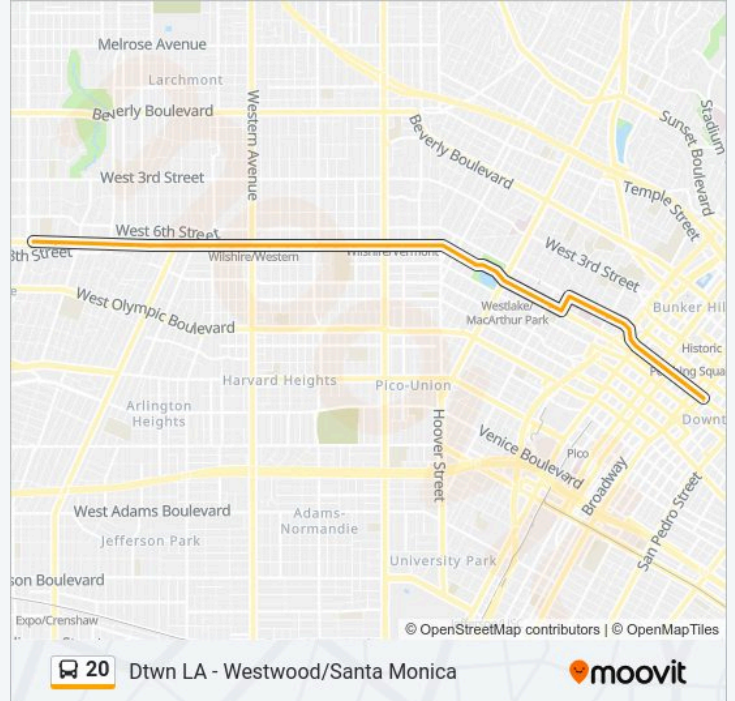

Stops: 80

Trip Duration: 86 min

Line Summary:

Wilshire EB & Veteran Ns

Wilshire & Westwood

Wilshire / Selby

Wilshire / Westholme

Wilshire / Warner

Wilshire / Rexford

Wilshire / Palm

Wilshire / Doheny

Wilshire / LA Peer

Wilshire / Robertson

Wilshire / Willaman

Wilshire / LA Jolla

Wilshire / Crescent Heights

Wilshire / Spaulding

Wilshire / Curson

Wilshire / Masselin

Wilshire / Ridgeley

Wilshire / Dunsmuir

Wilshire / Cloverdale

Wilshire / Highland

Wilshire / Keniston

Wilshire / Rossmore

Wilshire / Lucerne

Wilshire / Plymouth

Wilshire / Crenshaw
Wilshire / Norton
Wilshire / Wilton
Wilshire / Saint Andrews
Wilshire / Western
Wilshire / Serrano
Wilshire / Harvard
Wilshire / Kingsley
Wilshire / Normandie
Wilshire / Alexandria
Wilshire / Catalina
Wilshire / Vermont
Wilshire / Westmoreland
Wilshire / Commonwealth
Wilshire / Coronado
Wilshire / Park View
Wilshire / Alvarado
Wilshire / Bonnie Brae
Wilshire / Union
6th & Witmer
6th / Bixel
6th / Saint Paul
6th / Grand
6th / Hill
6th / Broadway
6th-Main
Maple Lot