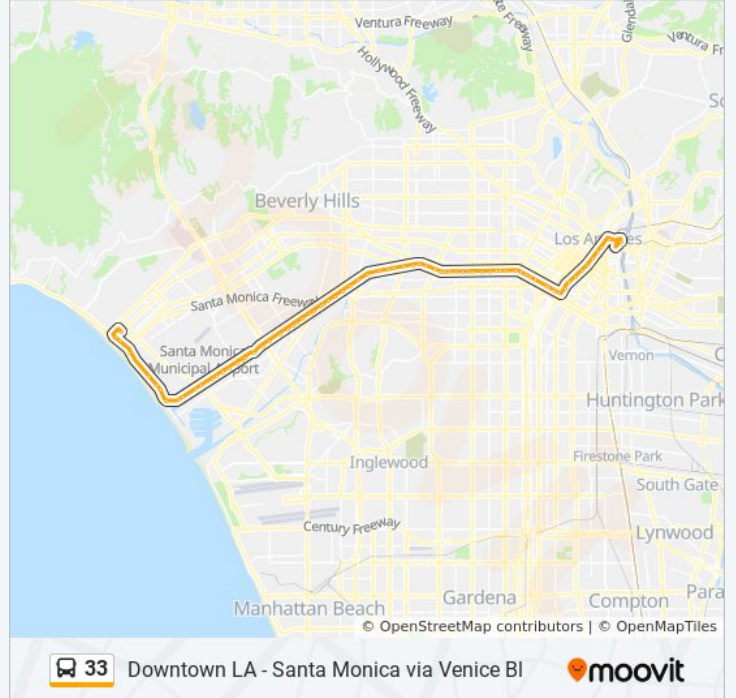

Venice / Abbot Kinney

Venice / Grand View

Venice / Lincoln

Venice / Walgrove

Venice High School / Venice Blvd

Venice / Beethoven

33 bus Time Schedule

Downtown LA - Union Station Route Timetable:

- Venice / Wade
- Venice / Centinela
- Venice / Grand View
- Venice / Inglewood
- Venice / Mclaughlin
- Venice / Sawtelle
- Venice / Sepulveda
- Venice / Girard
- Venice / Overland
- Venice / Motor
- Venice / Jasmine
- Venice / Hughes
- Venice / Bagley
- Venice / Culver
- Venice / Culver City Station
- Venice / Helms
- Venice / Cattaraugus
- Venice / LA Cienega
- Venice / Cadillac
- Venice / Fairfax
- Venice / Thurman
- Venice / Hauser
- Venice / Cochran
- Venice / Redondo
- Venice / LA Brea
- Venice / Rimpau
- Venice / Vineyard
- Venice / LA Fayette
- Venice / Crenshaw
- Venice / 12th
- Venice / 6th
- Venice / 4th
- Venice / Arlington

Venice / Wilton

Venice / Saint Andrews

Venice / Western

Venice / Harvard

Venice / Normandie

Venice / Loyola High

Venice / Catalina

Venice / Vermont