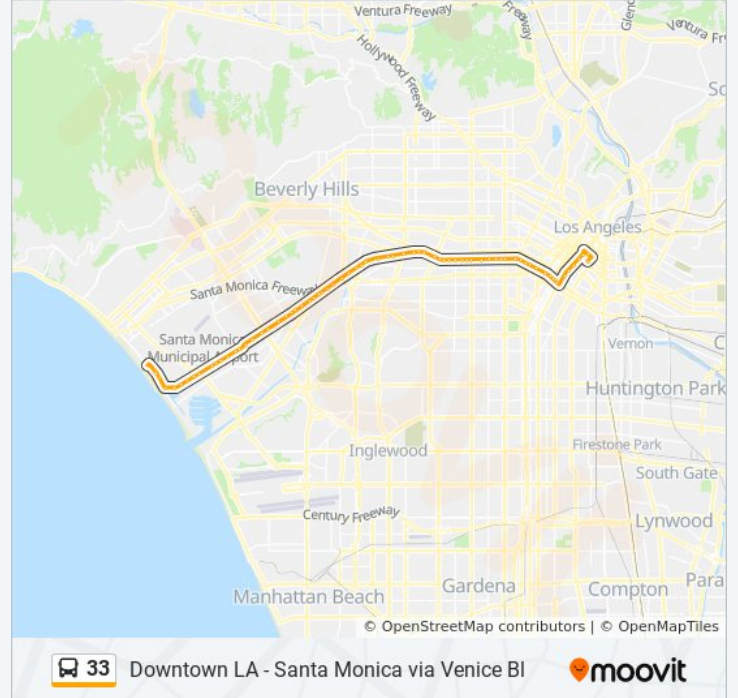

Broadway / Ocean

Santa Monica / 3rd St Promenade

5th / Santa Monica

Direction: Venice

73 stops

[VIEW LINE SCHEDULE](#)

Maple Lot

5th / Los Angeles

Venice / Western

Venice / Saint Andrews

Venice / Wilton

Venice / Arlington

Venice / 4th

Venice / 6th

Venice / 12th

Venice / Crenshaw

Venice / LA Fayette

Venice / San Vicente

Venice / Rimpau

Venice / LA Brea

Venice / Redondo

Venice / Cochran

Venice / Hauser

Venice / Spaulding

Venice / Ogden

Venice / Fairfax

Venice / Cadillac

Venice / LA Cienega

Venice / Cattaraugus

Venice / Helms

Venice / National
Venice / Robertson
Venice WB & Culver FS
Venice / Bagley
Venice / Hughes
Venice / Jasmine
Venice / Motor
Venice / Overland
Venice / Midvale
Venice / Sepulveda
Venice / Sawtelle
Venice / Mclaughlin
Venice / Inglewood
Venice / Grand View
Venice / Centinela
Venice / Wade
Venice / Beethoven
Venice / Maplewood
Venice / Walgrove
Venice / Lincoln
Venice / Meade
Venice / Shell
Venice / Abbot Kinney
Venice BI / Venice Wy
Main / Grand
Main / Brooks
Main / Sunset
Main SB & Sunset FS