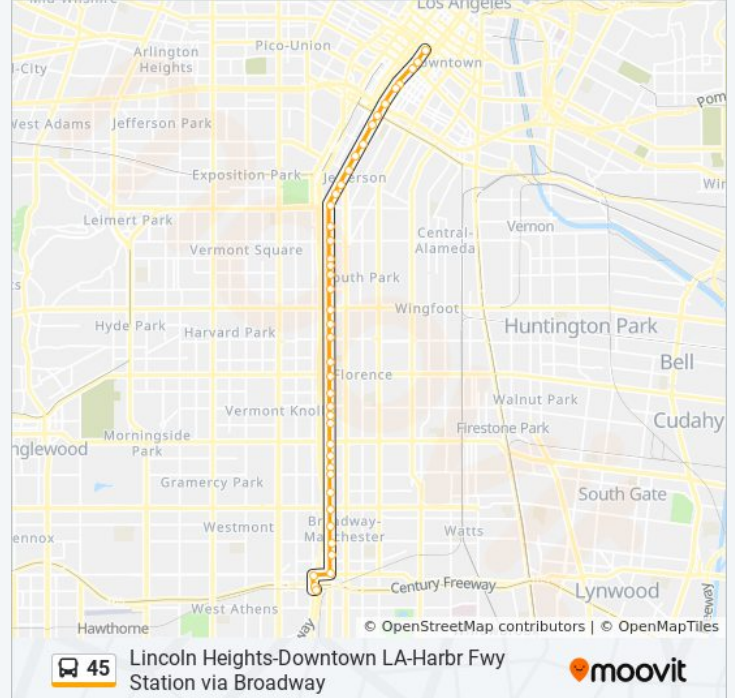

Broadway / Vernon

Broadway / 42nd

Broadway / Martin Luther King Jr

Broadway / 38th

Broadway / 36th

Broadway / Jefferson

Broadway / 30th

Broadway / Adams

Broadway / 21st

Broadway / Washington

Broadway / Venice

Broadway / Pico

Broadway / 12th

Broadway / Olympic

Broadway / 8th

Broadway / 7th

**Direction: Harbor Freeway Station**

61 stops

[VIEW LINE SCHEDULE](#)

Broadway / Thomas

Broadway / Thomas

Broadway / Eastlake

Broadway / Griffin

Broadway / Daly

Broadway / Avenue 22

Broadway / Avenue 20

Broadway / Avenue 18

**45 bus Time Schedule**

Harbor Freeway Station Route Timetable:

Sunday	24 hours
Monday	24 hours
Tuesday	24 hours
Wednesday	24 hours
Thursday	24 hours
Friday	24 hours
Saturday	24 hours