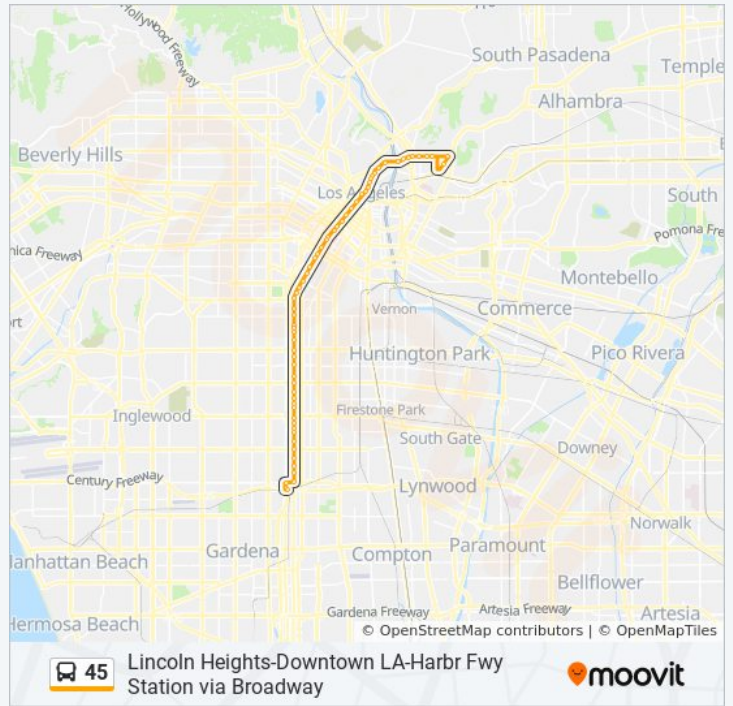

Figueroa / Harbor Fwy Station (C-Line)

Figueroa / 117th Layover

**Direction: Lincoln Heights**

64 stops

[VIEW LINE SCHEDULE](#)

Figueroa / 117th Layover

Figueroa / Harbor Fwy Station

Figueroa / Imperial

Broadway / Imperial

Broadway / 110th

Broadway / 108th

Broadway / 104th

Broadway / Century

Broadway / Colden

**45 bus Time Schedule**

Lincoln Heights Route Timetable:

Sunday	24 hours
Monday	24 hours
Tuesday	24 hours
Wednesday	24 hours
Thursday	24 hours
Friday	24 hours
Saturday	24 hours

**45 bus Info**

**Direction:** Lincoln Heights

**Stops:** 64

**Trip Duration: 79 min**  
**Line Summary:**

Broadway / 92nd

Broadway / 90th

Broadway / 88th

Broadway / Manchester

Broadway / 83rd

Broadway / 81st

Broadway / 79th

Broadway / 76th