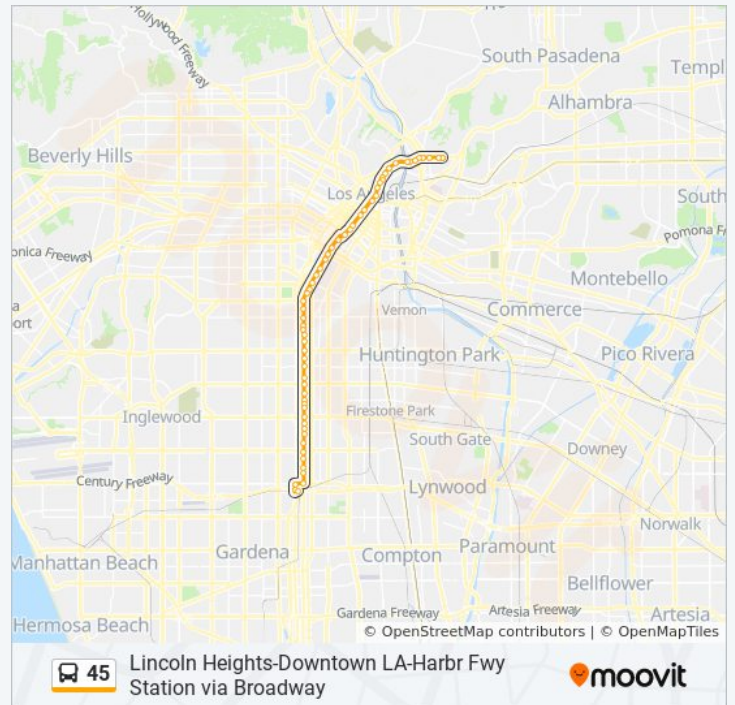

Broadway / 12th

Broadway / Venice

Broadway / Washington

Broadway / 21st

Broadway / Adams

Broadway / 30th

Broadway / Jefferson

Broadway / 36th

Broadway / 38th

Broadway / Martin Luther King Jr

Broadway / 42nd

Broadway / Vernon

Broadway / 47th

Broadway / 49th

Broadway / 51st

Broadway / 54th

Broadway / Slauson

Broadway / 59th

**Direction:** Harbor Freeway Station

**Stops:** 61

**Trip Duration:** 70 min

**Line Summary:**

Broadway / Gage

Broadway / 69th

Broadway / Florence

Broadway / 76th

Broadway / 79th

Broadway / 81st

Broadway / 83rd

Broadway / Manchester

Broadway / 88th

Broadway / 90th