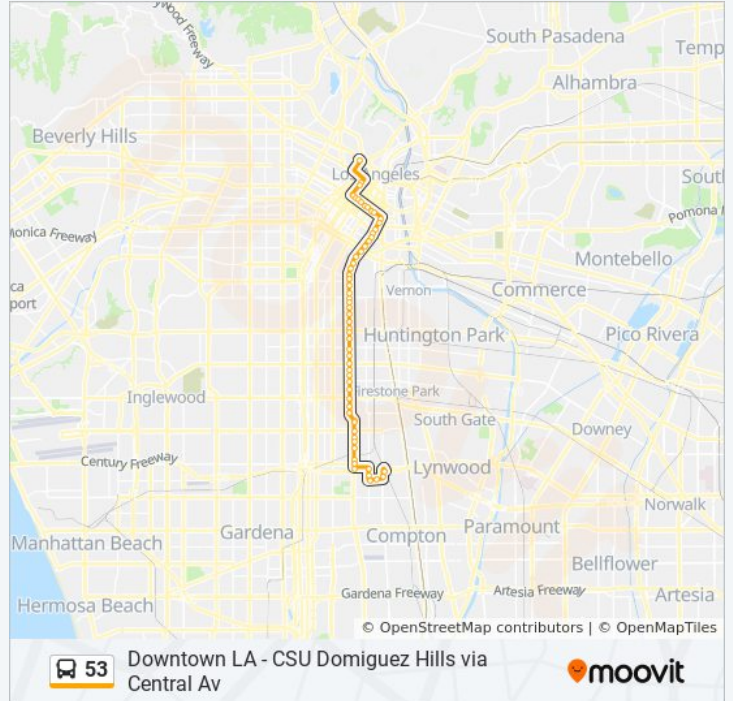

Central / Slauson

Central / 60th

Central / Gage

Central / 68th

Central / Florence

Central / 75th

Central Ave & 76th Pl

53 bus Info

Direction: Willowbrook / Rosa Parks Station

Stops: 54

Trip Duration: 71 min

Line Summary:

Central / 79th

Central / 83rd

Central / Manchester

Central / 88th Pl