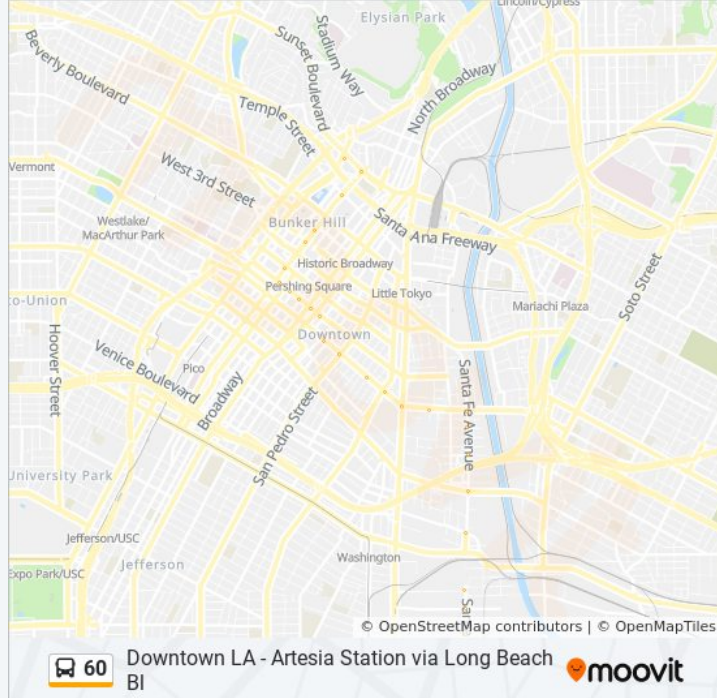

Pacific / Gage

Pacific / Zoe

Pacific / Florence

Pacific / Florence

Pacific / Live Oak

Pacific / Grand

Pacific / Broadway

Long Beach / Palm

Long Beach / Cass

Long Beach / Independence

Long Beach / Firestone

Long Beach / Southern

Long Beach / Kansas

Long Beach / Tweedy

Long Beach / Michigan

Long Beach / State

Long Beach / Martin Luther King Jr

Long Beach / Norton

Long Beach / Imperial
 Long Beach / Sanborn
 Long Beach Blvd Station
 Long Beach / Josephine
 Long Beach / Cedar
 Long Beach / Burton
 Long Beach / Euclid
 Long Beach / Pine
 Long Beach / Peck
 Long Beach / Rosecrans
 Long Beach / Elm
 Long Beach / Palmer
 Long Beach / Compton
 Long Beach / Myrrh
 Long Beach / Alondra
 Long Beach / Marcelle
 S Long Beach Blvd & E Bennett St
 Long Beach / Greenleaf
 Long Beach / 69th
 Long Beach / 67th
 Artesia / Long Beach
 Artesia / Harbor
 Alameda / Towne Center
 Acacia / Artesia
 Artesia Station

Direction: Downtown LA - Sunset - Figueroa

90 stops

[VIEW LINE SCHEDULE](#)

1st / Pine
 Long Beach Blvd & 3rd Se
 Long Beach Blvd & 4th Se
 Long Beach Blvd & 5th Se

60 bus Time Schedule

Downtown LA - Sunset - Figueroa Route Timetable: