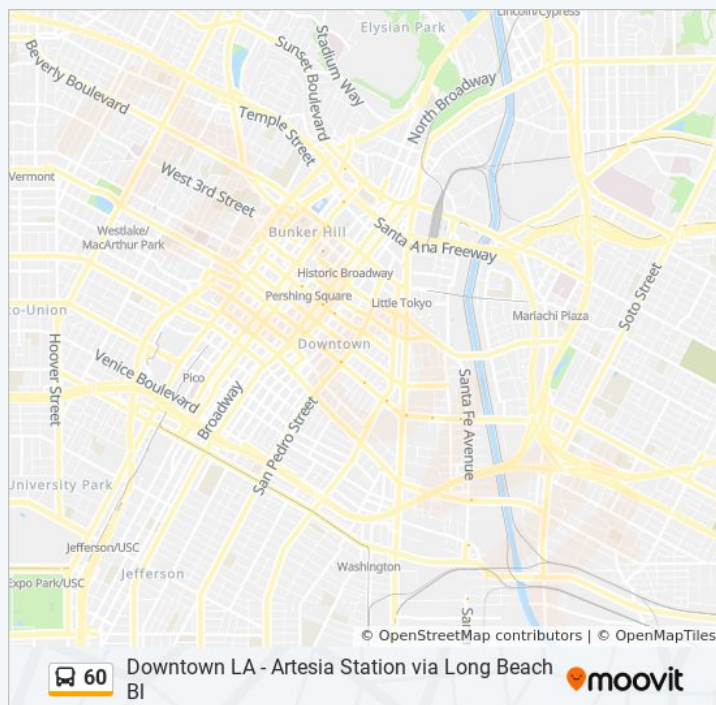

Long Beach / Euclid

Long Beach / Burton

Long Beach Blvd & Cedar Ave

Long Beach / Josephine

Saturday

24 hours

60 bus Info

Direction: Downtown LA - Sunset - Figueroa

Stops: 90

Trip Duration: 86 min

Line Summary:

Long Beach Blvd Station

Long Beach / Sanborn

Long Beach / Imperial

Long Beach / Norton

Long Beach / Martin Luther King Jr

Long Beach / Tenaya

Long Beach / Michigan

Long Beach / Tweedy

Long Beach / Kansas

Long Beach / Southern

Long Beach / Firestone

Long Beach / Ardmore

Long Beach / Liberty

Long Beach / Palm

Pacific / Broadway

Pacific / Grand

Pacific / Live Oak

Pacific / Florence

Pacific / Saturn

Pacific / Zoe

Pacific / Gage