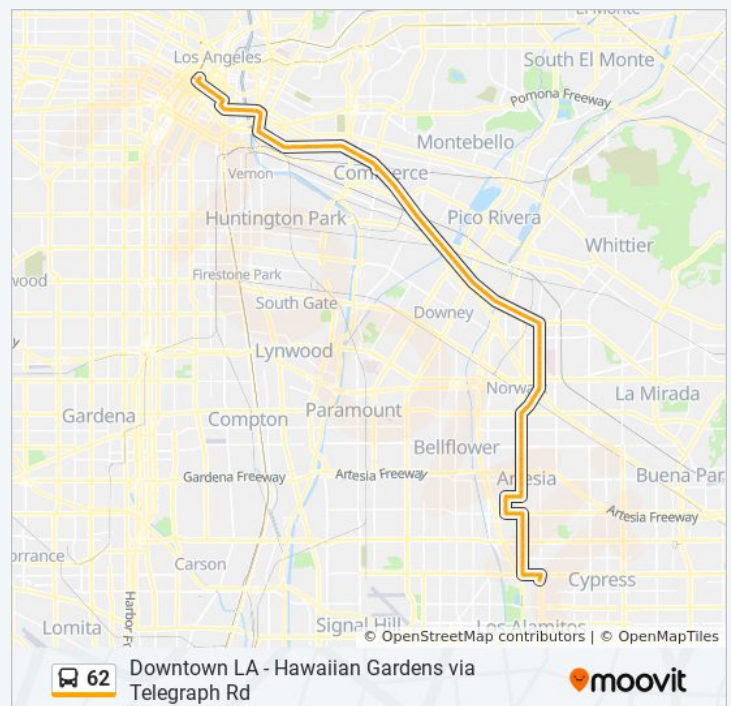

[VIEW LINE SCHEDULE](#)

- Terminal 25
- Grand / 2nd
- Grand / 3rd
- 6th / Grand
- 6th / Hill
- 6th / Broadway
- 6th / Los Angeles
- 6th / Wall
- 6th / Towne
- 6th / Central
- 7th / Central
- 7th / Alameda
- 7th / Decatur
- 7th / Santa Fe
- 7th / Anderson
- 7th / Boyle
- Boyle / 8th
- Olympic / Soto
- Olympic / Orme
- Olympic / Camulos
- Olympic / Dacotah
- Olympic / Grande Vista
- Olympic / Lorena
- Olympic / Spence
- Olympic / Mirasol
- Olympic / Indiana
- Olympic / Downey
- Telegraph / Arizona
- Telegraph / Triggs

**62 bus Info**

**Direction:** Hawaiian Gardens - Civic Center - Ibex

**Stops:** 80

**Trip Duration:** 97 min

**Line Summary:**

Telegraph / Atlantic

Telegraph / Citadel

Telegraph / Gaspar