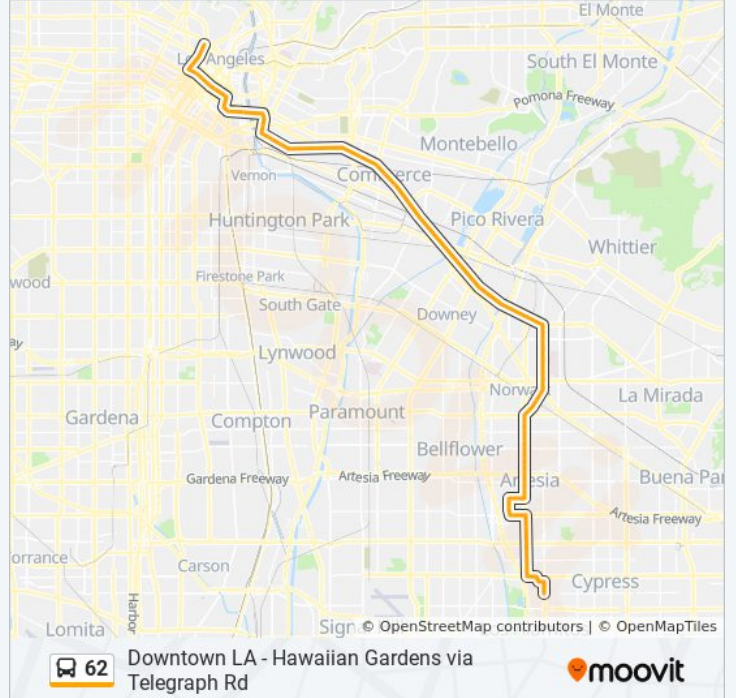

**62 bus Info**

**Direction:** Downtown LA - 4th - Beaudry

**Stops:** 83

**Trip Duration:** 118 min

**Line Summary:**

Pioneer Blvd/Cheshire St  
Pioneer Blvd/Excelsior Dr  
Pioneer Blvd/Mapledale St  
San Antonio / Rosecrans  
San Antonio / Orange  
San Antonio / Foster  
San Antonio Dr/Firestone Blvd/Front St  
San Antonio / Olive  
Norwalk / Civic Center  
Norwalk Blvd/Imperial Hwy  
Norwalk / Crewe  
Norwalk / Tina  
Norwalk / Lakeland  
Norwalk / Florence  
Telegraph / Norwalk  
Telegraph / Pioneer  
Telegraph / Orr and Day  
Telegraph / True  
Telegraph / Passons  
Telegraph / Serapis  
Telegraph / Rosemead  
Telegraph / Paramount  
Telegraph / Tweedy  
Telegraph / Slauson  
Telegraph / Greenwood  
Telegraph / Garfield  
Telegraph / Washington  
Telegraph / Calif Commerce Club  
Telegraph / Gaspar  
Telegraph / Citadel  
Telegraph / Camfield  
Telegraph / Atlantic  
Telegraph / Arizona

Olympic / Downey  
Olympic / Indiana  
Olympic / Mirasol  
Olympic / Spence  
Olympic / Lorena  
Olympic / Grande Vista  
Olympic / Dacotah  
Olympic / Camulos  
Olympic / Orme  
Olympic / Soto  
Boyle / 8th  
7th / Boyle  
7th / Anderson  
7th / Imperial  
7th / Decatur  
7th / Alameda  
7th / Central  
Central / 6th  
5th / Central  
5th / Towne  
5th / San Pedro  
5th / Wall  
5th / Los Angeles  
5th / Spring  
5th / Hill  
5th & Grand Wb  
5th / Flower  
Beaudry / 4th  
Terminal 25

**Direction: Downtown LA - 5th - Hill**

79 stops

[VIEW LINE SCHEDULE](#)