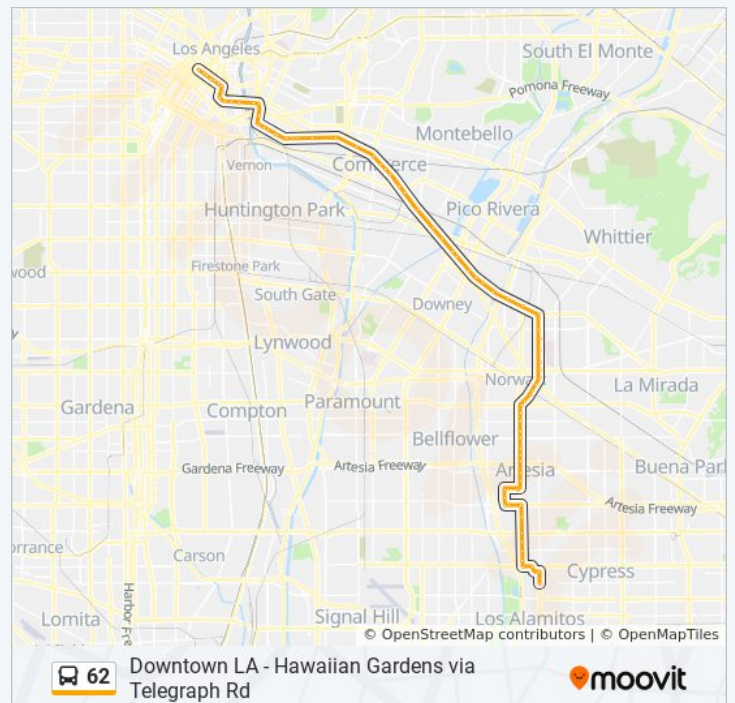

**Direction: Downtown LA - 5th - Hill**

79 stops

[VIEW LINE SCHEDULE](#)

Pioneer Blvd/Alondra Blvd

Pioneer Blvd/Cheshire St

Pioneer Blvd/Excelsior Dr

Pioneer Blvd/Mapledale St

San Antonio / Rosecrans

San Antonio / Orange

San Antonio / Foster

San Antonio Dr/Firestone Blvd/Front St

San Antonio / Olive

Norwalk / Civic Center

Norwalk Blvd/Imperial Hwy

Norwalk / Crewe

Norwalk / Tina

Monday	6:40 PM - 10:57 PM
Tuesday	6:40 PM - 10:57 PM
Wednesday	6:40 PM - 10:57 PM
Thursday	6:40 PM - 10:57 PM
Friday	6:40 PM - 10:57 PM
Saturday	6:41 PM - 10:50 PM

**62 bus Info**

**Direction:** Downtown LA - 5th - Hill

**Stops:** 79

**Trip Duration:** 97 min

**Line Summary:**

Norwalk / Lakeland

Norwalk / Florence

Telegraph / Norwalk