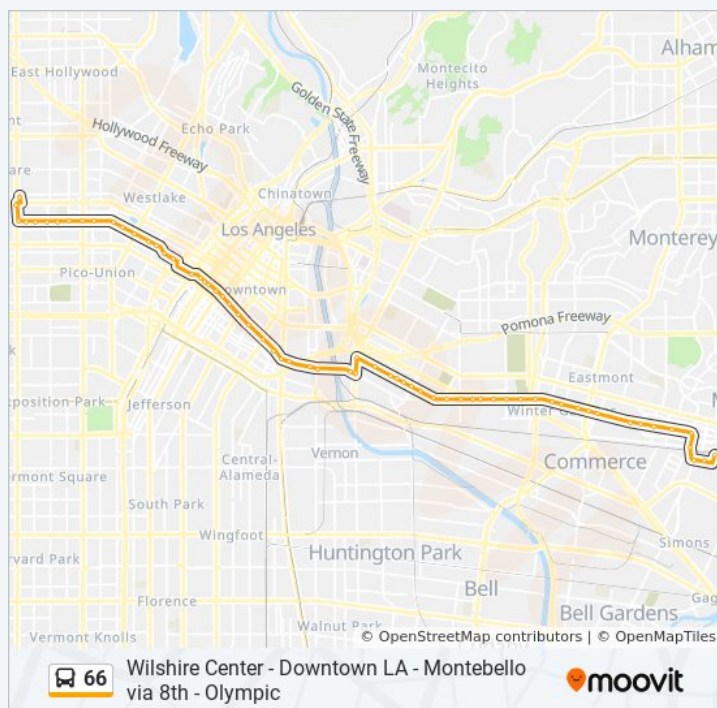

9th / Olive

9th / Broadway

9th / Main

9th / Maple

9th / San Pedro

66 bus Time Schedule

Montebello Metrolink Station Route Timetable:

Sunday	4:55 AM - 6:09 PM
Monday	4:43 AM - 7:32 PM
Tuesday	4:43 AM - 7:32 PM
Wednesday	4:43 AM - 7:32 PM
Thursday	4:43 AM - 7:32 PM
Friday	4:43 AM - 7:32 PM
Saturday	4:55 AM - 6:07 PM

66 bus Info

Direction: Montebello Metrolink Station

Stops: 64

Trip Duration: 71 min

Line Summary:

9th / Stanford

Olympic / Central

Olympic / Hooper

Olympic / Alameda

Olympic / Lawrence

Olympic / Mateo

Olympic / Santa Fe

Olympic / Boyle

Soto / Olympic

Soto / 8th

8th / Marietta