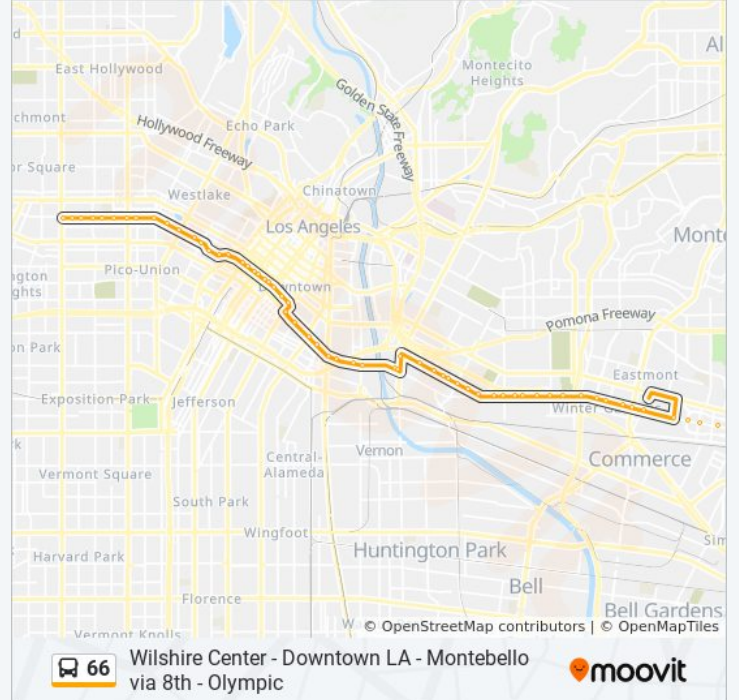

8th / San Julian

8th / Maple

8th / Main

8th / Broadway

8th-Hill

8th / Olive

West 8th St & STH Grand Ave

8th / Flower

8th / Figueroa

8th / Bixel

8th / Garland

8th / Columbia

8th / Union

8th / Burlington

8th / Alvarado

8th / Park View

8th / Hoover

8th / Westmoreland

8th / Vermont

8th / Catalina

8th / Mariposa

8th / Irolo

8th / Harvard

8th / Serrano

8th / Western

Direction: Commerce Center

55 stops

[VIEW LINE SCHEDULE](#)

6th / Oxford Terminal

Western / Wilshire

8th / Western

8th / Serrano