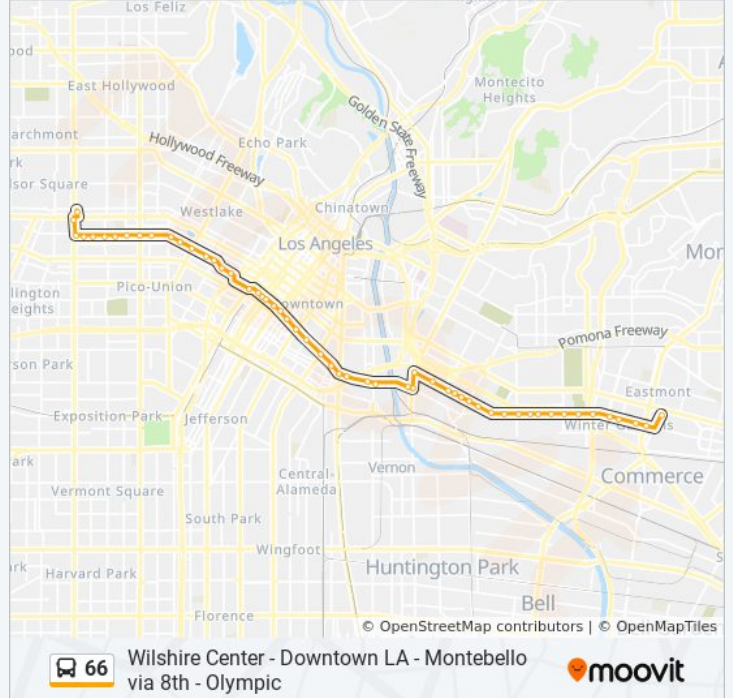

Olympic / Mateo

Olympic / Santa Fe

Olympic / Boyle

Soto / Olympic

Soto / 8th

8th / Marietta

8th / Dacotah

8th / Grande Vista

8th / Concord

8th / Lorena

8th / Spence

8th / Mirasol

Olympic / Los Palos

Olympic / Indiana

Olympic / Ditman

Olympic / Rowan

Olympic / Herbert

Olympic / Downey

Olympic / Marianna

Olympic / Ford

Olympic / Arizona

Olympic / Fetterly

Olympic / Vancouver

Olympic / Atlantic

Commerce Center

Direction: Montebello Metrolink Station

64 stops

[VIEW LINE SCHEDULE](#)

6th / Oxford Terminal

Western / Wilshire

8th / Western

8th / Serrano