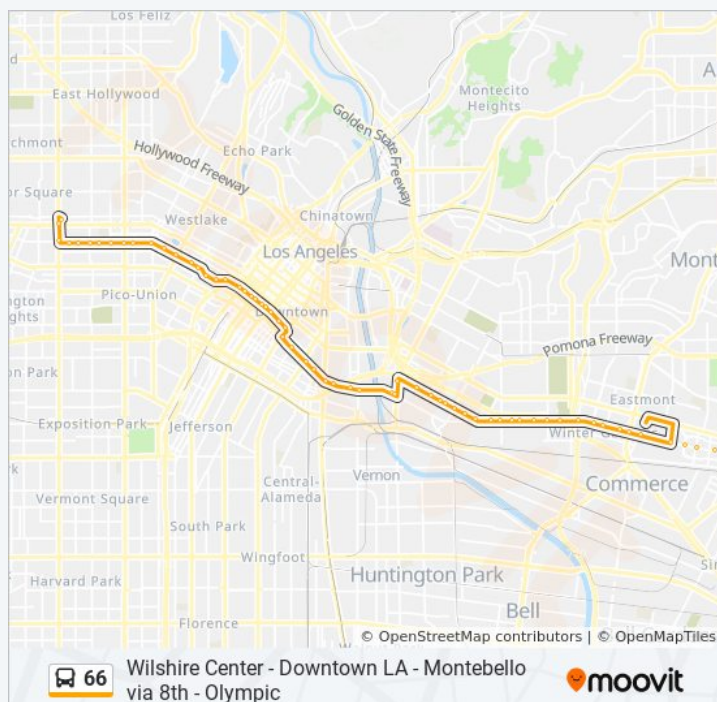

Olympic / Herbert

Olympic / Rowan

Olympic / Ditman

Olympic / Indiana

Olympic / Los Palos

8th / Mirasol

66 bus Time Schedule

Wilshire / Western Station Route Timetable:

Sunday	4:45 AM - 4:53 PM
Monday	3:48 AM - 6:28 PM
Tuesday	3:48 AM - 6:28 PM
Wednesday	3:48 AM - 6:28 PM
Thursday	3:48 AM - 6:28 PM
Friday	3:48 AM - 6:28 PM
Saturday	4:45 AM - 5:11 PM

66 bus Info

Direction: Wilshire / Western Station

Stops: 67

Trip Duration: 74 min

Line Summary:

8th / Spence

8th / Lorena

8th / Concord

8th / Grande Vista

8th / Euclid