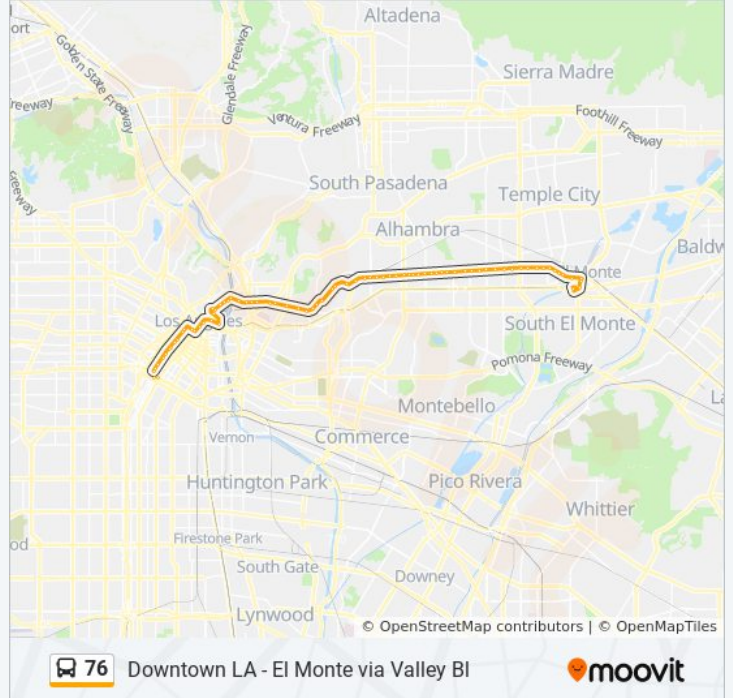

Direction: Downtown LA - Grand - Venice

77 stops

[VIEW LINE SCHEDULE](#)

- El Monte Station - Lower Level
- Santa Anita / Ramona
- Valley / Santa Anita
- Valley Boulevard & Arden Way
- Valley / Gibson
- Valley / Baldwin
- Valley / Rowland
- Valley / Temple City
- Valley / Merwyn C Gill
- Valley / Rio Hondo
- Valley / Hart
- Valley / Rosemead
- Valley / Muscatel - City Hall
- Valley / Walnut Grove
- Valley / Delta
- Valley / San Gabriel
- Valley / Walnut
- Valley / Del Mar
- Valley / Abbot
- Valley / New
- Valley Blvd & Vega St
- Valley / Granada

76 bus Time Schedule

Downtown LA - Grand - Venice Route Timetable:

Sunday	24 hours
Monday	24 hours
Tuesday	24 hours
Wednesday	24 hours
Thursday	24 hours
Friday	24 hours
Saturday	24 hours

76 bus Info

Direction: Downtown LA - Grand - Venice

Stops: 77

Trip Duration: 78 min

Line Summary:

- Valley / Almansor
- Valley / Chapel
- Valley / Garfield
- Valley / 4th
- Valley Blvd & 6th St
- Valley / 8th
- Valley Blvd & Atlantic Ave
- Valley / Marguerita
- Valley / Marengo
- Valley Blvd & Raymond Ave
- Valley Blvd & Edgewood Dr
- Valley / Fremont
- Valley / Grand View
- Valley / Westmont
- Valley / Mariondale
- Valley / Block
- Valley / Beatie
- Valley / Marianna
- Valley / Cyril
- Valley / Del Paso
- Valley / Boca
- Valley / Vineburn
- Valley / Soto
- Valley / San Pablo
- Main / Mission
- Main / Griffin
- Main / Daly
- Main / Avenue 20
- Main / Lamar
- Main / Wilhardt
- Main / Power
- Main / Sotello
- Main / Ann

Stops: 73

Trip Duration: 79 min

Line Summary:

Valley Blvd & Edgewood Dr

Valley Blvd & Raymond Ave

Valley Blvd & Marengo Ave

Valley / Marguerita

Valley / Atlantic