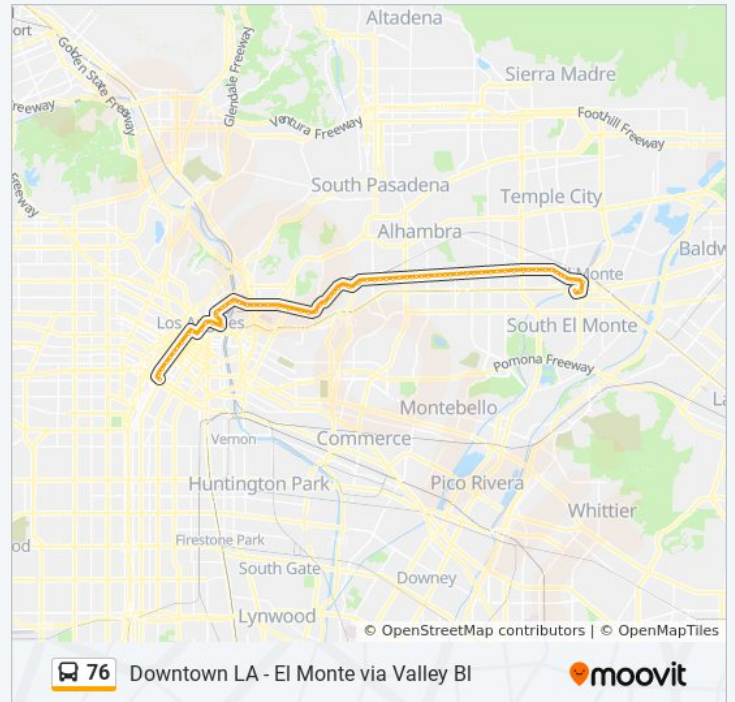

Main / Leroy

Main / Power

Main / Chavez

Main / Lamar

Main / Avenue 20

Main / Daly

Main / Griffin

Main / Mission

Valley / San Pablo

Valley / Soto

Valley / Vineburn

Valley / Boca

Valley / Del Paso

Valley / Eastern

Valley / Marianna

5014 Valley

Valley / Beatie

Valley / Block

Valley / Lillyvale

Valley / Westmont

Valley / Grand View

Valley Blvd & Fremont Ave

76 bus Info

Direction: El Monte Station

Stops: 73

Trip Duration: 79 min

Line Summary:

Valley Blvd & Edgewood Dr

Valley Blvd & Raymond Ave

Valley Blvd & Marengo Ave

Valley / Marguerita

Valley / Atlantic