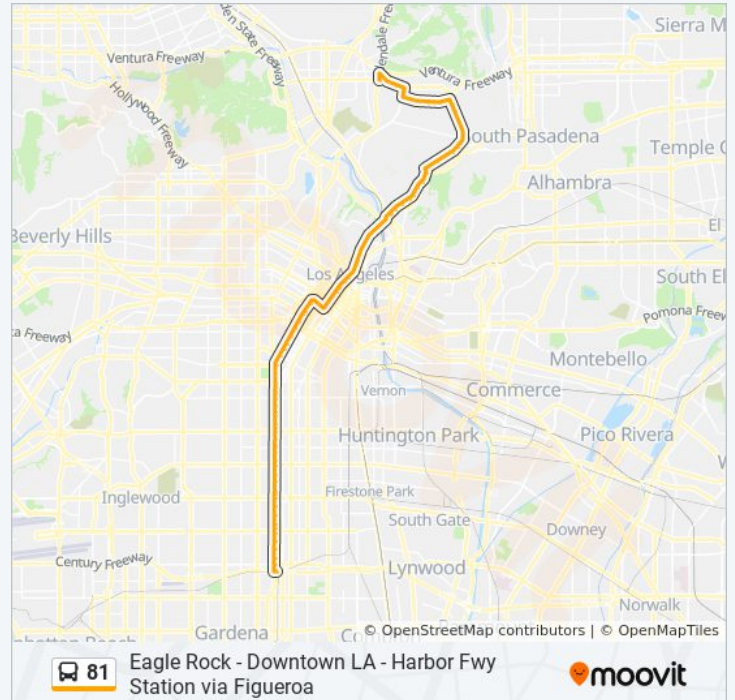

Eagle Rock Plaza Route Timetable:

Sunday	4:34 AM - 10:24 PM
Monday	4:34 AM - 10:24 PM
Tuesday	4:34 AM - 10:24 PM
Wednesday	4:34 AM - 10:24 PM
Thursday	4:34 AM - 10:24 PM
Friday	4:34 AM - 10:24 PM
Saturday	4:34 AM - 10:24 PM

81 bus Info

Direction: Eagle Rock Plaza

Stops: 97

Trip Duration: 103 min

Line Summary:

Figueroa / Vernon

Figueroa / 43rd

Figueroa / 42nd