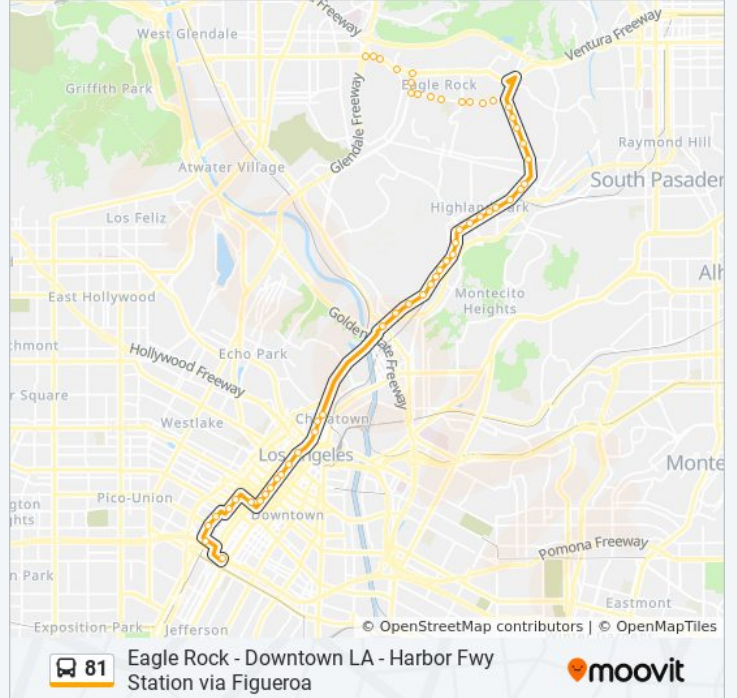

Use the Moovit App to find the closest 81 bus station near you and find out when is the next 81 bus arriving.

Direction: Downtown LA - Main - Venice

55 stops

[VIEW LINE SCHEDULE](#)

Colorado St. & Eagedale Ave.

Figueroa / Springvale

Figueroa / Meridian

Figueroa / York

Figueroa / Piedmont

81 bus Time Schedule

Downtown LA - Main - Venice Route Timetable:

Sunday	12:26 AM - 3:31 AM
Monday	12:26 AM - 3:31 AM
Tuesday	12:26 AM - 3:31 AM
Wednesday	12:26 AM - 3:31 AM
Thursday	12:26 AM - 3:31 AM
Friday	12:26 AM - 3:31 AM
Saturday	12:26 AM - 3:31 AM

81 bus Info

Direction: Downtown LA - Main - Venice

Stops: 55

Trip Duration: 47 min

Line Summary:

- Figueroa / Avenue 60
- Figueroa / Avenue 59
- Figueroa / Avenue 57
- Figueroa / Avenue 56
- Figueroa / Avenue 54
- Figueroa / Avenue 52
- Figueroa / Avenue 50
- Figueroa / Sycamore
- Figueroa / Sycamore Grove Park
- Figueroa / Woodside
- Figueroa / Avenue 45
- Figueroa / Avenue 43
- Figueroa / Avenue 41
- Figueroa / Pasadena
- Figueroa / Amabel
- Figueroa / Cypress
- Figueroa / Avenue 26
- Hill / College
- Hill / Alpine
- Hill / Ord
- Hill / Temple
- Hill / 1st
- Hill / 3rd
- Hill / 4th
- Hill / 5th
- Hill / 6th
- Hill / 7th
- 8th / Olive
- Flower / 9th
- Flower / Olympic
- Staples Center
- Figueroa & Pico
- Venice / Flower

Direction: Eagle Rock Plaza

97 stops

[VIEW LINE SCHEDULE](#)

Figueroa / 117th Layover

Figueroa / Harbor Fwy Station

Figueroa / Imperial

Figueroa / 111th

Figueroa / 108th