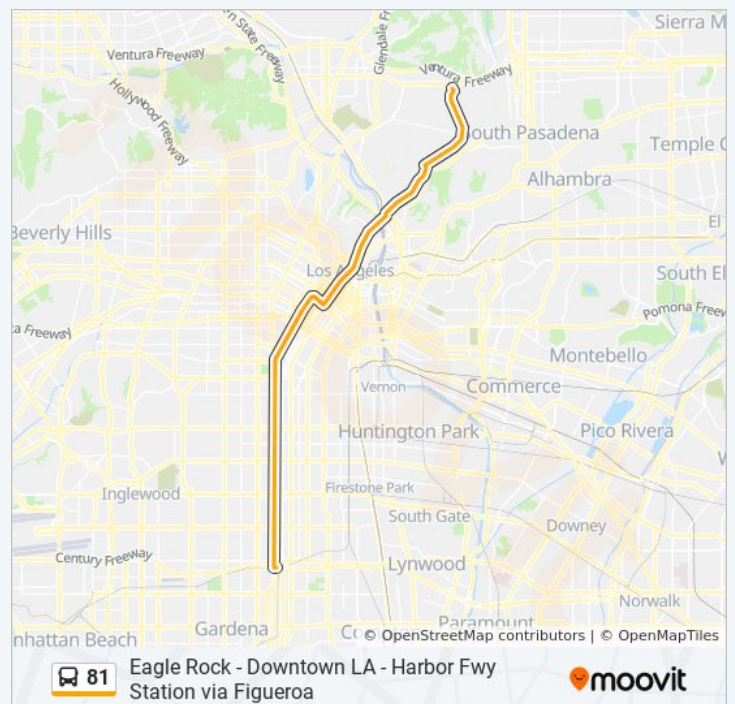

Figueroa - LA Loma Route Timetable:

Sunday	12:25 AM - 11:25 PM
Monday	12:25 AM - 11:25 PM
Tuesday	12:25 AM - 11:25 PM
Wednesday	12:25 AM - 11:25 PM
Thursday	12:25 AM - 11:25 PM
Friday	12:25 AM - 11:25 PM
Saturday	12:25 AM - 11:25 PM

81 bus Info

Direction: Figueroa - LA Loma

Stops: 84

Trip Duration: 91 min

Line Summary:

Figueroa / 49th

Figueroa / 47th

Figueroa / Vernon