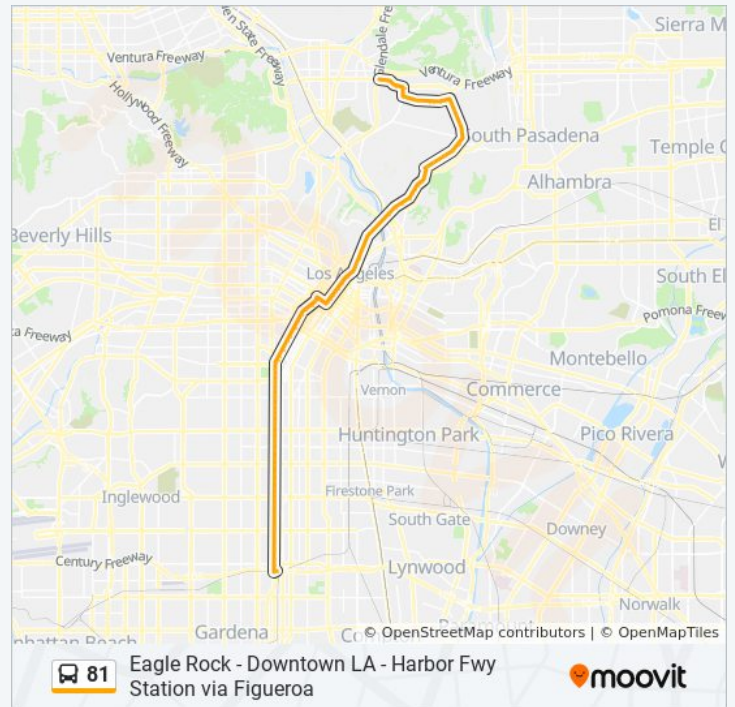

4:25 AM - 11:24 PM

81 bus Info

Direction: Harbor Freeway Station

Stops: 96

Trip Duration: 106 min

Line Summary:

Figueroa / Avenue 26

Hill / College