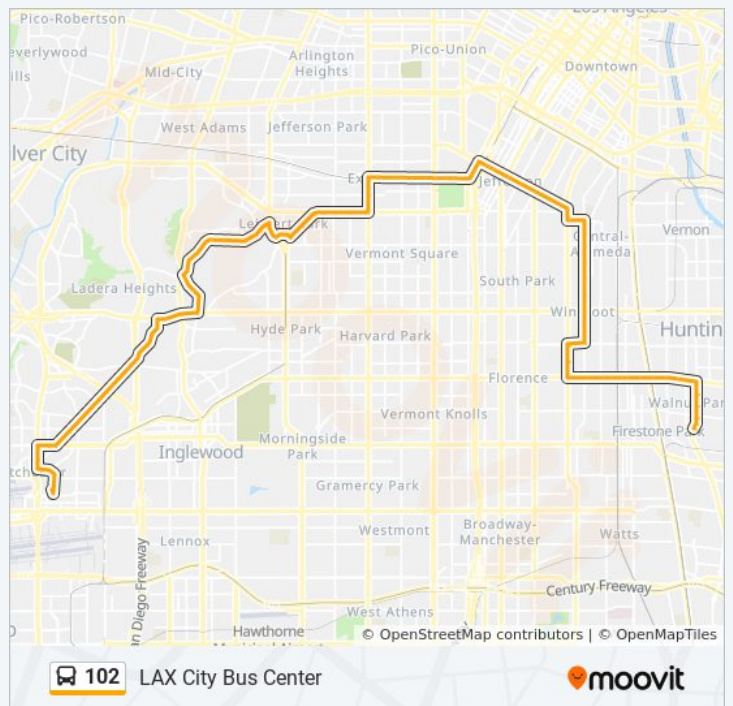

Florence / Seville

Florence / Pacific

Florence / Malabar

Florence Ave & Santa Fe Ave

Florence Ave & Alameda St

Florence Ave & Wilson Ave

Florence / Holmes

Florence Ave & Metro Blue Line

Florence Ave & Miramonte Blvd

Florence Ave & Compton Ave

Florence / Hooper

Central / Florence

Central / 68th

Central / Gage

Hooper / Gage

Hooper / 60th

Hooper / Slauson

Hooper / 55th

Hooper / 51st

Hooper / 48th

102 bus Time Schedule

LAX City Bus Center Route Timetable:

Sunday	5:09 AM - 11:40 PM
Monday	5:06 AM - 11:40 PM
Tuesday	5:06 AM - 11:40 PM
Wednesday	5:06 AM - 11:40 PM
Thursday	5:06 AM - 11:40 PM
Friday	5:06 AM - 11:40 PM
Saturday	5:09 AM - 11:40 PM

102 bus Info

Direction: LAX City Bus Center

Stops: 92

Trip Duration: 92 min

Line Summary:

Hooper / Vernon

Hooper / 42nd

41st / Hooper