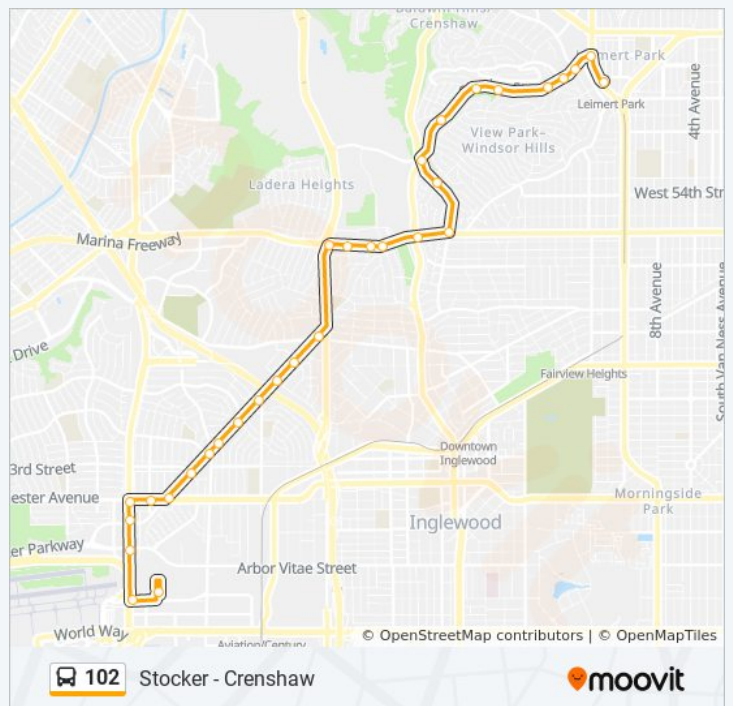

Direction: Stocker - Crenshaw

Stops: 31

Trip Duration: 22 min

Line Summary:

Stocker / Angeles Vista

Stocker / Crenshaw

43rd / Crenshaw

102 bus time schedules and route maps are available in an offline PDF at moovitapp.com. Use the [Moovit App](#) to see live bus times, train schedule or subway schedule, and step-by-step directions for all public transit in Los Angeles.