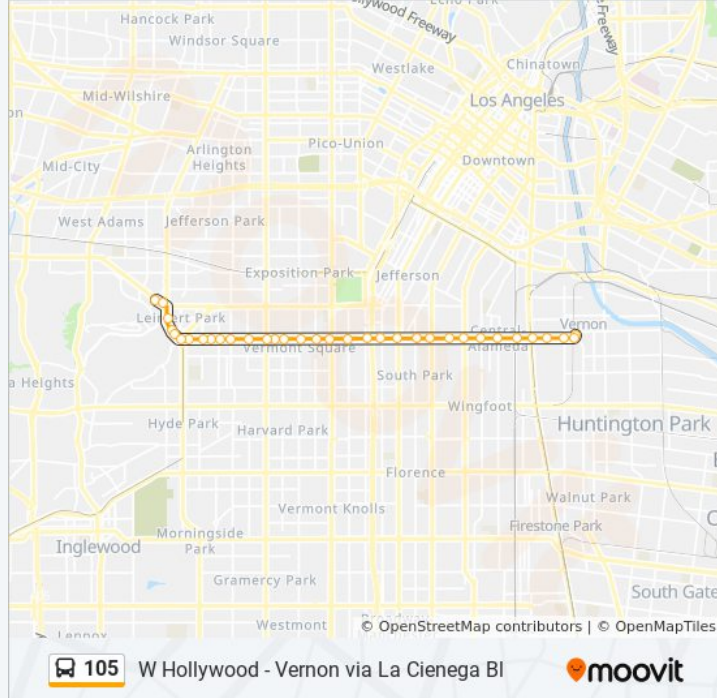

105 bus Info

Direction: M.L. King - Crenshaw

Stops: 34

Trip Duration: 27 min

Line Summary:

Vernon / Western

Vernon / Gramercy

Vernon / Arlington

Vernon / 4th

Vernon / 6th

Vernon / 8th

Vernon / 11th

Vernon / Crenshaw

Crenshaw / 43rd

Crenshaw / 43rd

Crenshaw / Stocker

Martin Luther King Jr / Crenshaw

Marlton / Martin Luther King Jr

Direction: Vernon - Santa Fe

75 stops

[VIEW LINE SCHEDULE](#)

Division 7 Layover

San Vicente / Santa Monica

San Vicente/Cynthia

105 bus Info

Direction: Vernon - Santa Fe

Stops: 75

Trip Duration: 90 min

Line Summary:

LA Cienega / Olympic

LA Cienega / Whitworth

LA Cienega / Pico