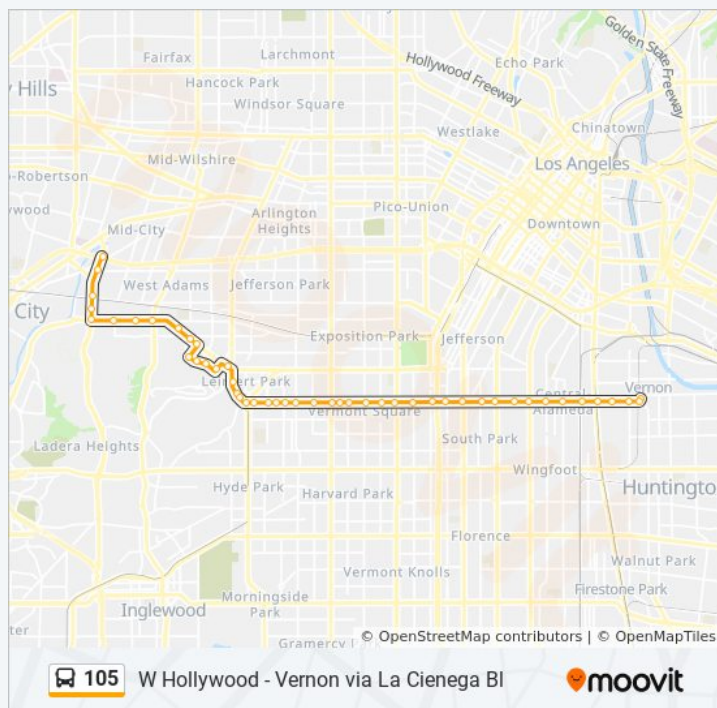

Vernon / Hooper

Vernon / Central

Vernon / Mckinley

Vernon / Avalon

Vernon / San Pedro

Vernon / Main

Vernon / Broadway

Vernon / Figueroa

Not Operational

105 bus Info

Direction: Washington / Fairfax Transit Hub

Stops: 48

Trip Duration: 66 min

Line Summary:

Santa Rosalia / Hillcrest

Martin Luther King Jr / Hillcrest

Martin Luther King Jr / Coliseum

Mlk Blvd. & Nicolet Ave.

Rodeo / LA Brea

Obama / Cloverdale

Obama / Hauser

Obama / LA Cienega

La Cienega / Clemson

La Cienega / Jefferson

Fairfax / Adams

Washington Fairfax Hub

Direction: West Hollywood

75 stops

[VIEW LINE SCHEDULE](#)

Vernon Yard

Pacific / Rr-- Xing

Vernon / Santa Fe