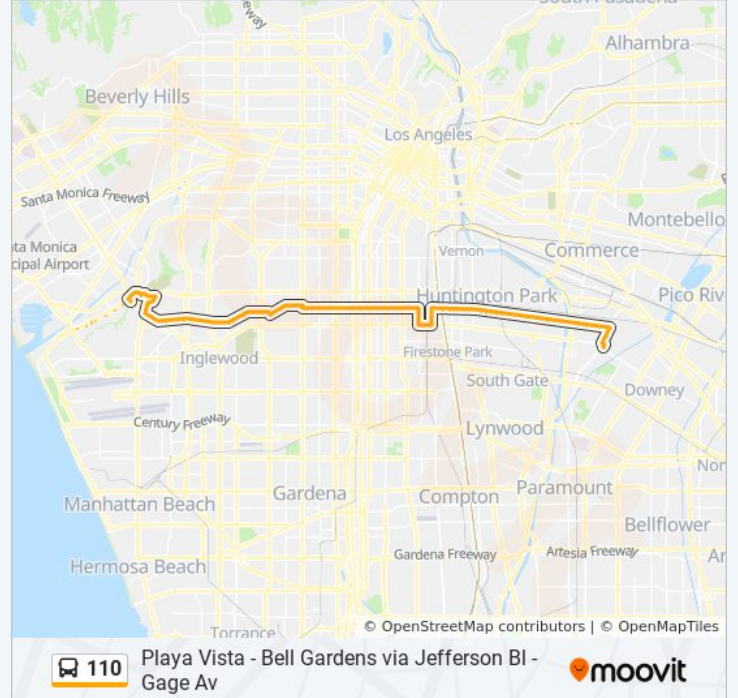

62nd / Western

Gage / Western

Gage / Denker

Gage / Normandie

Gage / Budlong

Gage / Vermont

Gage / Hoover

Gage / Figueroa

Gage / Broadway

Gage / Main

Gage / San Pedro

Gage / Avalon

Gage / Mckinley

Gage / Central

Gage / Hooper

Gage / Compton

Compton / 66th

Compton Ave & 70th St

Florence / Miramonte

Florence Station

Holmes / Florence

Holmes / 66th

Holmes / Gage

Gage / Wilmington

Alameda & Gage

Gage / Albany

Gage / Santa Fe

Gage / Malabar

Gage / Pacific

Gage / Seville

Gage / Miles

Gage / Marconi