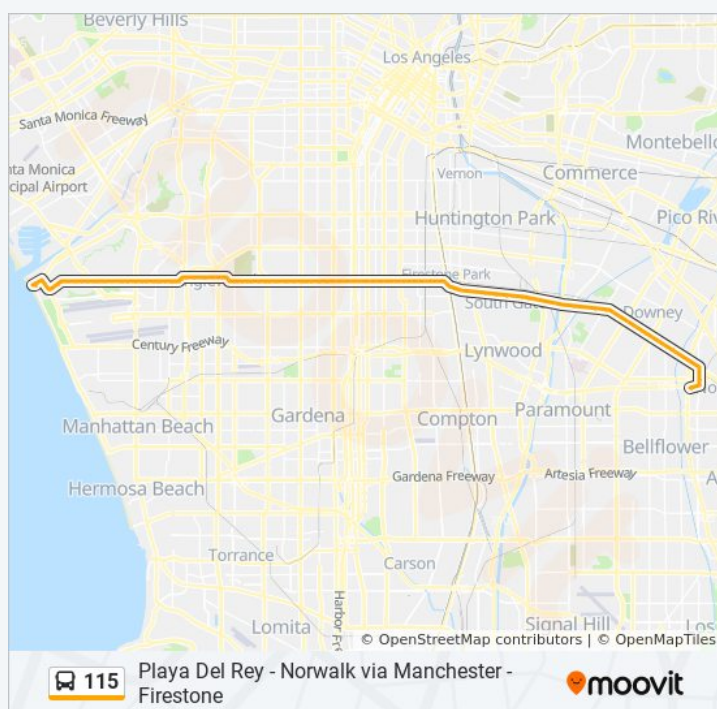

Playa Del Rey Route Timetable:

Sunday	5:02 AM - 8:37 PM
Monday	4:18 AM - 8:37 PM
Tuesday	4:18 AM - 8:37 PM
Wednesday	4:18 AM - 8:37 PM
Thursday	4:18 AM - 8:37 PM
Friday	4:18 AM - 8:37 PM
Saturday	4:56 AM - 8:37 PM

115 bus Info

Direction: Playa Del Rey

Stops: 102

Trip Duration: 105 min

Line Summary:

Firestone / San Juan

Firestone / California

Firestone / Elizabeth