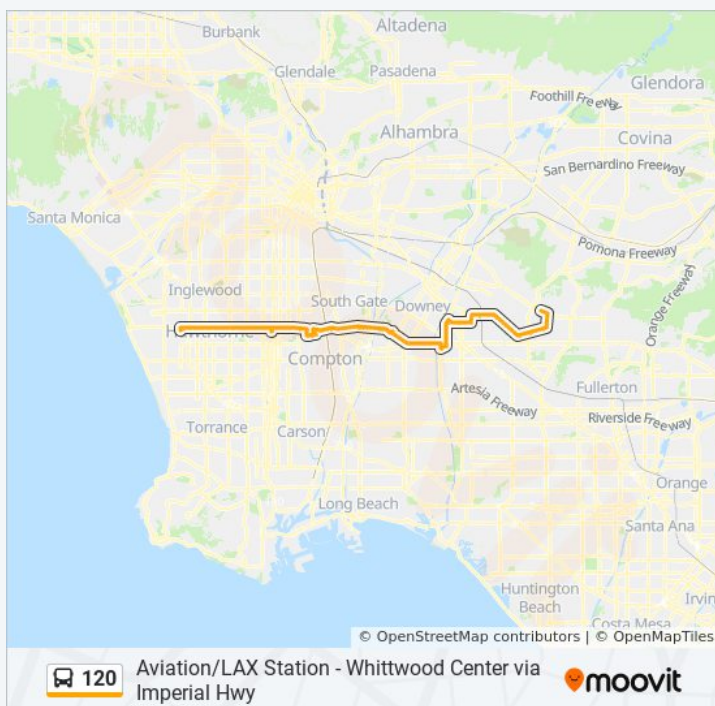

Imperial / I-105 W Exit 2a

Imperial / LA Cienega

Imperial / Felton

Imperial / Inglewood

Imperial / Ramona

Imperial / Hawthorne

Imperial / Freeman

Imperial / Prairie

Whittwood Town Center Route Timetable:

Sunday	4:39 AM - 8:26 PM
Monday	4:19 AM - 8:27 PM
Tuesday	4:19 AM - 8:27 PM
Wednesday	4:19 AM - 8:27 PM
Thursday	4:19 AM - 8:27 PM
Friday	4:19 AM - 8:27 PM
Saturday	4:39 AM - 8:26 PM

120 bus Info

Direction: Whittwood Town Center

Stops: 114

Trip Duration: 120 min

Line Summary:

Figueroa / Imperial

Imperial / Broadway

Imperial / Main