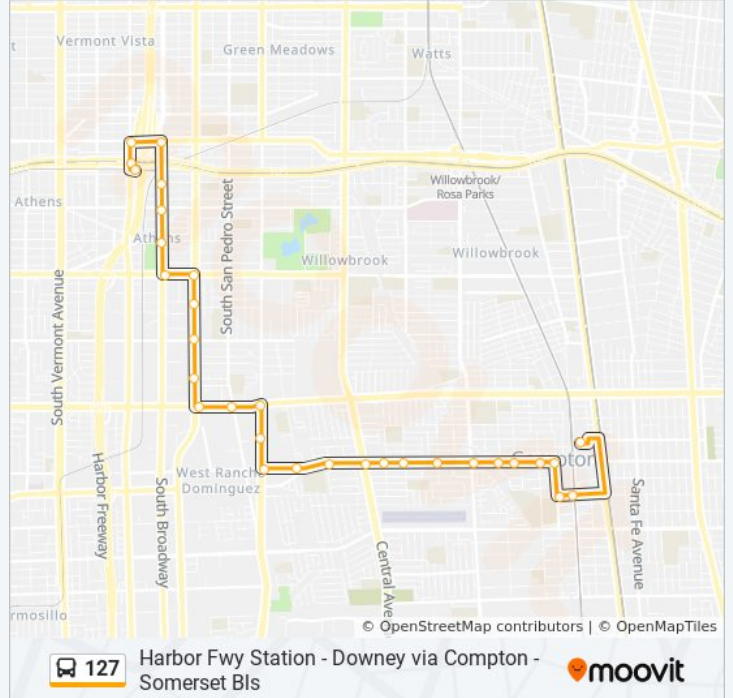

Harbor Freeway Station - Downey

Get The App

The 127 bus line (Harbor Freeway Station - Downey) has 3 routes. For regular weekdays, their operation hours are:
 (1) Compton Station: 12:00 AM - 11:20 PM
 (2) Downey Depot: 5:43 AM - 6:18 PM
 (3) Harbor Freeway Station: 12:00 AM - 11:20 PM

Use the Moovit App to find the closest 127 bus station near you and find out when is the next 127 bus arriving.

Direction: Compton Station
 31 stops
[VIEW LINE SCHEDULE](#)

127 bus Time Schedule
 Compton Station Route Timetable:

127 bus Info
Direction: Compton Station
Stops: 31
Trip Duration: 29 min
Line Summary:

Compton / Tajauta
 Compton / Dwight
 Compton / Wilmington
 Compton / Matthisen
 Compton / Aranbe
 Compton / Oleander
 Compton / Acacia
 Myrrh / Acacia
 Myrrh / Willowbrook
 MLK Transit Center

Direction: Downey Depot

75 stops

[VIEW LINE SCHEDULE](#)

Figueroa / 117th Layover
 Figueroa / Harbor Fwy Station
 Figueroa / Imperial
 Imperial / Broadway
 Broadway / 118th
 Broadway / 120th
 Broadway / 124th
 El Segundo / Broadway
 El Segundo / Main
 Main / 131st
 Main / 135th
 Main / Allenhurst
 Rosecrans / Main
 Rosecrans / San Pedro
 Rosecrans / Avalon
 14715 Avalon
 Compton / Avalon
 Compton / Stanford