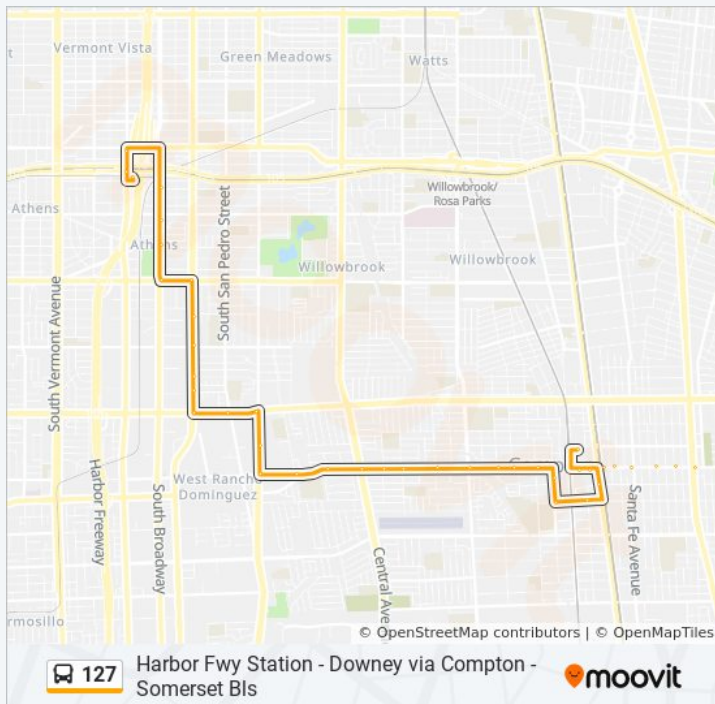

Direction: Downey Depot

75 stops

[VIEW LINE SCHEDULE](#)

Figueroa / 117th Layover
 Figueroa / Harbor Fwy Station
 Figueroa / Imperial
 Imperial / Broadway
 Broadway / 118th
 Broadway / 120th
 Broadway / 124th
 El Segundo / Broadway
 El Segundo / Main
 Main / 131st
 Main / 135th
 Main / Allenhurst
 Rosecrans / Main
 Rosecrans / San Pedro
 Rosecrans / Avalon
 14715 Avalon
 Compton / Avalon
 Compton / Stanford

Somerset / Touchwood

Somerset / Lakewood

Somerset / Hayter

Somerset / Downey

Somerset / Orizaba

Somerset / Paramount

Somerset / Illinois

Somerset / Garfield

Compton / Bradfield

Compton / Long Beach

127 bus Info

Direction: Harbor Freeway Station

Stops: 77

Trip Duration: 31 min

Line Summary:

Compton / Sloan

Compton / Mayo

E Compton Blvd & Santa Fe Ave Wb

Compton / Spring

Compton / Alameda

MLK Transit Center

E Compton Blvd & South Willowbrook Ave

Compton / Douglas Dollarhide

Alameda / Laurel