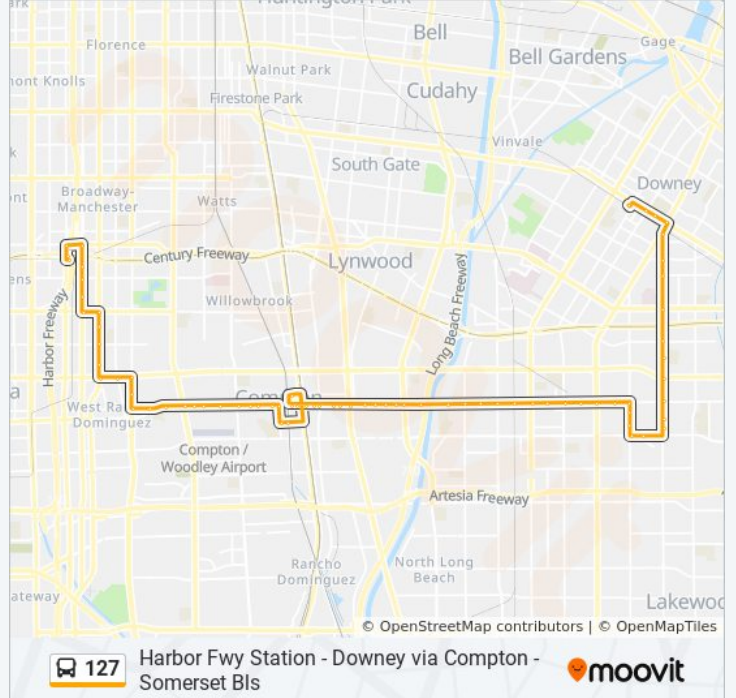

Direction: Downey Depot

75 stops

[VIEW LINE SCHEDULE](#)

Figueroa / 117th Layover
 Figueroa / Harbor Fwy Station
 Figueroa / Imperial
 Imperial / Broadway
 Broadway / 118th
 Broadway / 120th
 Broadway / 124th
 El Segundo / Broadway
 El Segundo / Main
 Main / 131st
 Main / 135th
 Main / Allenhurst
 Rosecrans / Main
 Rosecrans / San Pedro
 Rosecrans / Avalon
 14715 Avalon
 Compton / Avalon
 Compton / Stanford

127 bus Info

Direction: Downey Depot

Stops: 75

Trip Duration: 76 min

Line Summary:

Compton / Aprilia
Compton / Central
Compton / Nestor
Compton / Tajauta
Compton / Dwight
Compton / Wilmington
Compton / Matthisen
Compton / Aranbe
Compton / Oleander
Compton / Acacia
Myrrh / Acacia
Myrrh / Willowbrook
MLK Transit Center
E Compton Blvd & South Willowbrook Ave
Compton / Douglas Dollarhide
Compton / Alameda
Compton / Willow
E Compton Blvd & Santa Fe Ave Eb
E Compton Blvd & S Mayo Dr Eb
Compton / Sloan
Compton / Long Beach
Compton / Bradfield
Compton / Holly
Compton / Harris
Compton / White
Compton / Atlantic
Compton / Gibson
Somerset / San Jose
Somerset / Orange
Somerset / Texaco
Somerset / Garfield
Somerset / Illinois
Somerset / Paramount

Somerset / Georgia

Somerset / Downey

Somerset / Hayter

Somerset / Lakewood

Somerset / Touchwood

Clark / Somerset

Clark / Ives

Clark / Linden

Direction: Harbor Freeway Station

77 stops

[VIEW LINE SCHEDULE](#)

Downey Transit Center

Firestone / Downey

Firestone / Brookshire

Firestone / Patton

Firestone / Lakewood