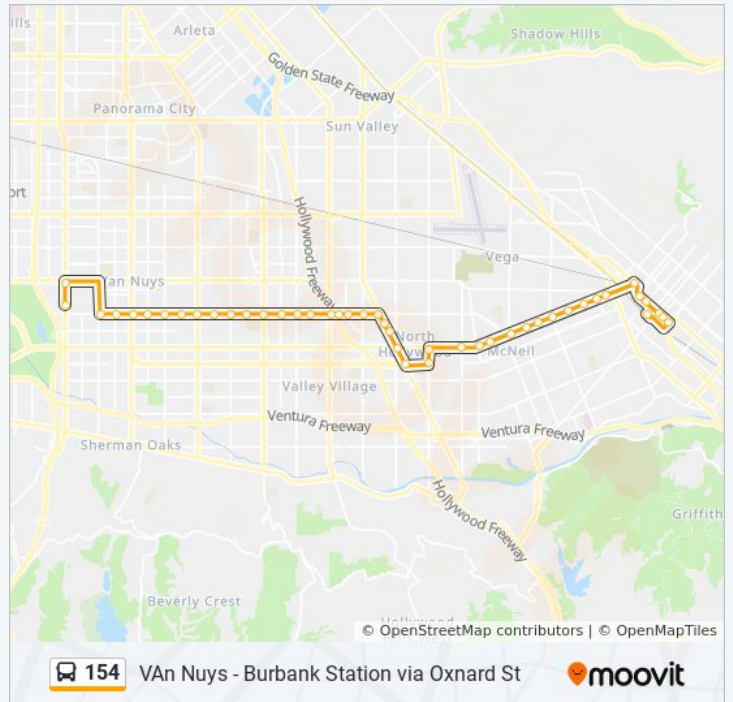

154 bus Info**Direction:** Burbank Station**Stops:** 44**Trip Duration:** 51 min**Line Summary:**

North Hollywood Station

Vineland / Chandler

Vineland / Burbank

Burbank / Cahuenga

Burbank / Whitnall

Burbank / Pass

Burbank / Pass

Burbank / Whitnall

Burbank / Cahuenga

Vineland / Burbank

Vineland / Chandler

Lankershim / Chandler

Lankershim / Burbank

Lankershim / Hatteras

Oxnard / Bellaire

Oxnard / Coldwater Canyon

Oxnard / Ethel

Oxnard / Fulton

Oxnard / Sunnyslope

Oxnard / Woodman

Oxnard / Ranchito

Oxnard / Hazeltine

Oxnard / Tyrone

154 bus Info

Direction: Sepulveda Station

Stops: 45

Trip Duration: 55 min

Line Summary:

Oxnard / Van Nuys

Oxnard / Cedros