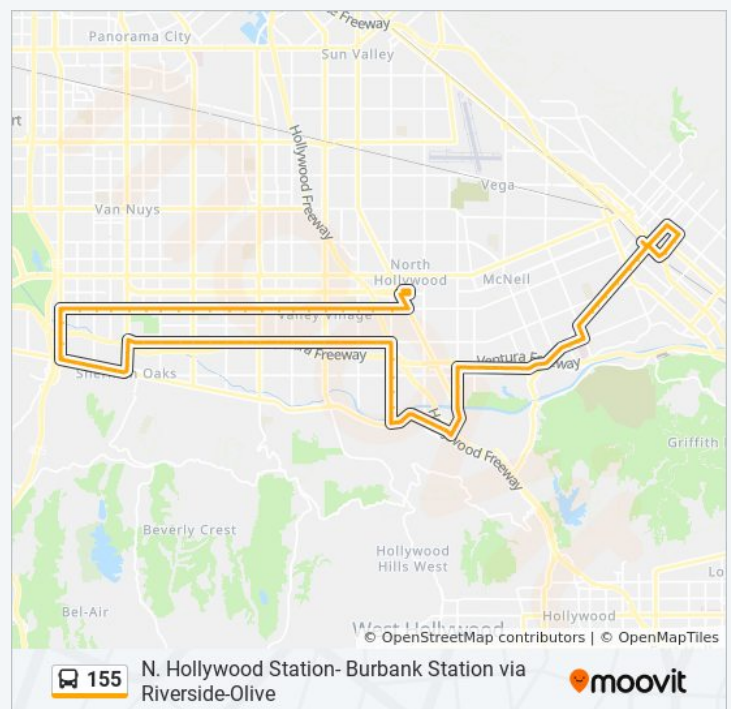

Lankershim / Valleyheart

Lankershim / Campo De Cahuenga

Ventura / Lankershim

Ventura / Fruitland

Ventura / Campo De Cahuenga

Ventura / Vineland

Ventura / Arch

Ventura / Eureka

Tuesday	4:18 AM - 9:25 PM
Wednesday	4:18 AM - 9:25 PM
Thursday	4:18 AM - 9:25 PM
Friday	4:18 AM - 9:25 PM
Saturday	4:18 AM - 9:18 PM

155 bus Info

Direction: North Hollywood Station

Stops: 88

Trip Duration: 87 min

Line Summary:

Ventura / Tujunga

Tujunga / Dilling

Tujunga / Valley Spring

Tujunga / Moorpark

Tujunga / Sarah

Riverside / Tujunga

Riverside / Beck

Riverside / Colfax

Riverside / Gentry

Riverside / Laurel Canyon

Riverside / Laurelgrove

Riverside / Whitsett

Riverside / LA Maida

Riverside / Coldwater Canyon

Riverside / Ethel