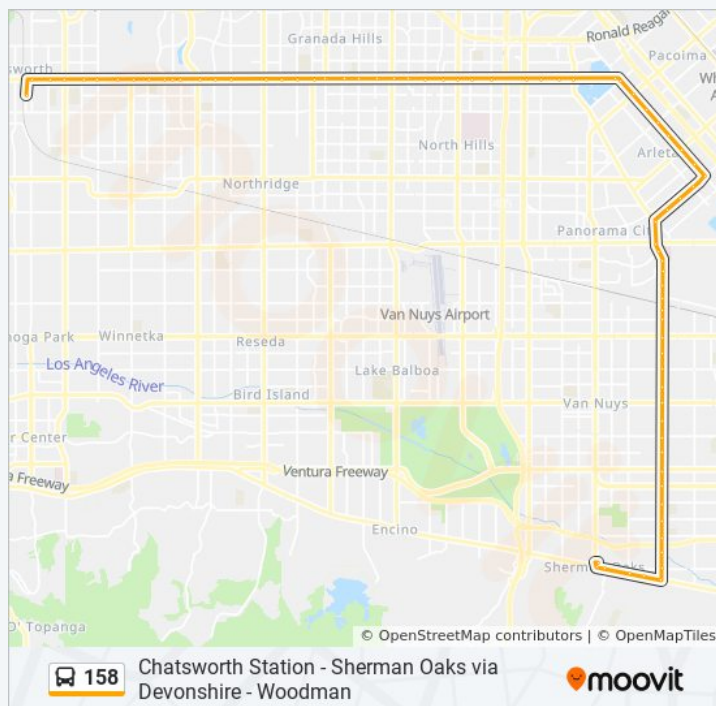

Devonshire / De Soto

Devonshire / Variel

Canoga / Devonshire

Lassen / Canoga

Chatsworth Station

Direction: Sherman Oaks

76 stops

[VIEW LINE SCHEDULE](#)

Chatsworth Station

Devonshire / Canoga

Devonshire / Variel

Devonshire / De Soto

Devonshire / Lurline

Devonshire & Mason

Devonshire / Oso

Devonshire / Winnetka

158 bus Time Schedule

Sherman Oaks Route Timetable:

Sunday	6:38 AM - 7:36 PM
Monday	5:35 AM - 8:35 PM
Tuesday	5:35 AM - 8:35 PM
Wednesday	5:35 AM - 8:35 PM
Thursday	5:35 AM - 8:35 PM
Friday	5:35 AM - 8:35 PM
Saturday	6:34 AM - 7:34 PM

158 bus Info

Direction: Sherman Oaks

Stops: 76

Trip Duration: 67 min

Line Summary:

Devonshire / Oakdale

Devonshire / Corbin

Devonshire / Melvin