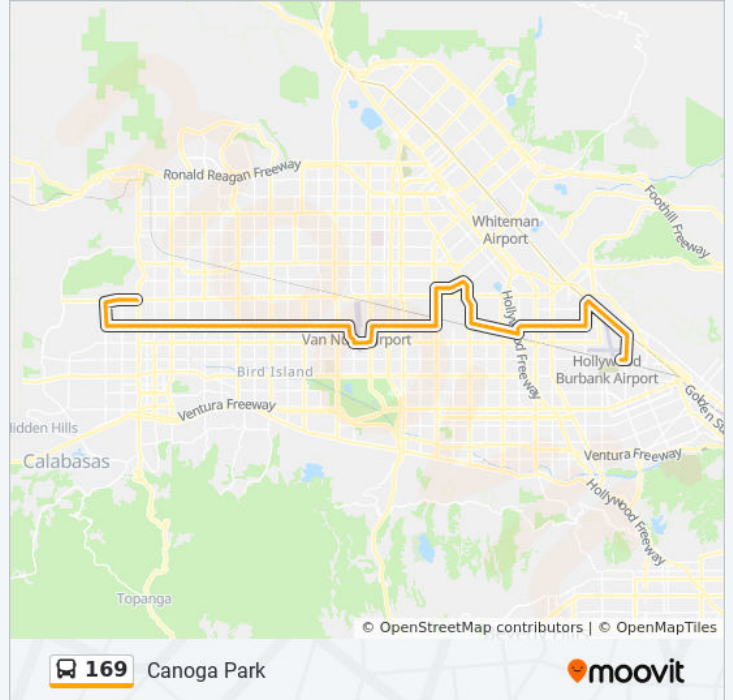

169 bus Info
Direction: Canoga Station
Stops: 134
Trip Duration: 130 min
Line Summary:

Saticoy / Bellaire

Saticoy / Coldwater Canyon

Saticoy / Ethel

Saticoy / Atoll

Saticoy / Varna

Woodman / Saticoy

Woodman / Stagg

Woodley / Saticoy

Woodley / Valerio

Woodley / Sherman Way

Sherman Way / Hayvenhurst

Hayvenhurst / Valerio

Saticoy / Hayvenhurst

Saticoy / Balboa

Saticoy / Amestoy