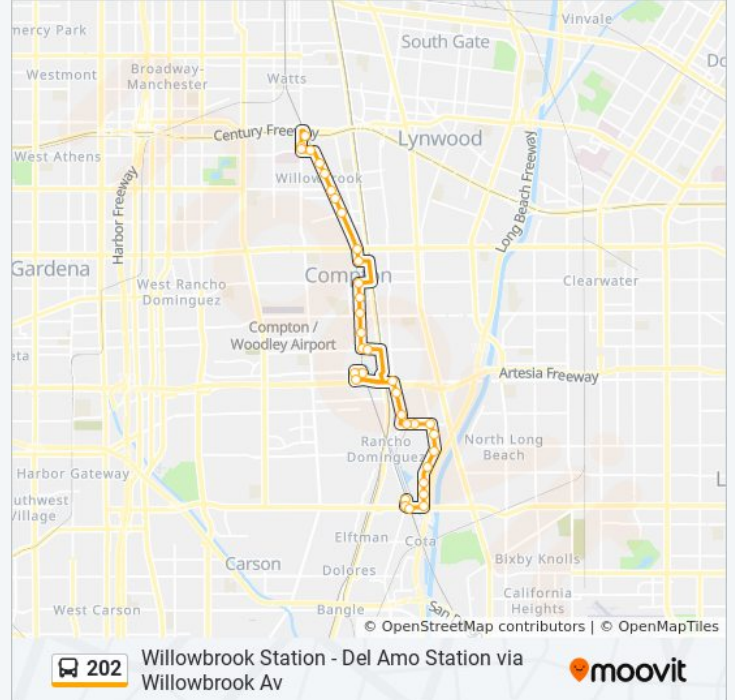

Willowbrook - Del Amo Station

Get The App

The 202 bus line (Willowbrook - Del Amo Station) has 2 routes. For regular weekdays, their operation hours are:  
 (1) Del Amo Station: 5:19 AM - 7:00 PM (2) Willowbrook / Rosa Parks Station: 6:00 AM - 6:59 PM  
 Use the Moovit App to find the closest 202 bus station near you and find out when is the next 202 bus arriving.

**Direction: Del Amo Station**

36 stops

[VIEW LINE SCHEDULE](#)

Willowbrook - Rosa Parks Station - West

119th St & Willowbrook Ave

Wilmington / 120th

Wilmington / 120th

124th / Anzac

**202 bus Info**

**Direction:** Willowbrook / Rosa Parks Station  
**Stops:** 36  
**Trip Duration:** 43 min  
**Line Summary:**

Acacia / Artesia

Artesia Station

Acacia / Walnut

Artesia / Acacia

Greenleaf / Tamarind

Willowbrook / 130th

Willowbrook / El Segundo

Willowbrook / 124th

Willowbrook / 121st

119th St & Willowbrook Ave

Wilmington Ave & 118th St

Wilmington / 118th

Willowbrook - Rosa Parks Station - West