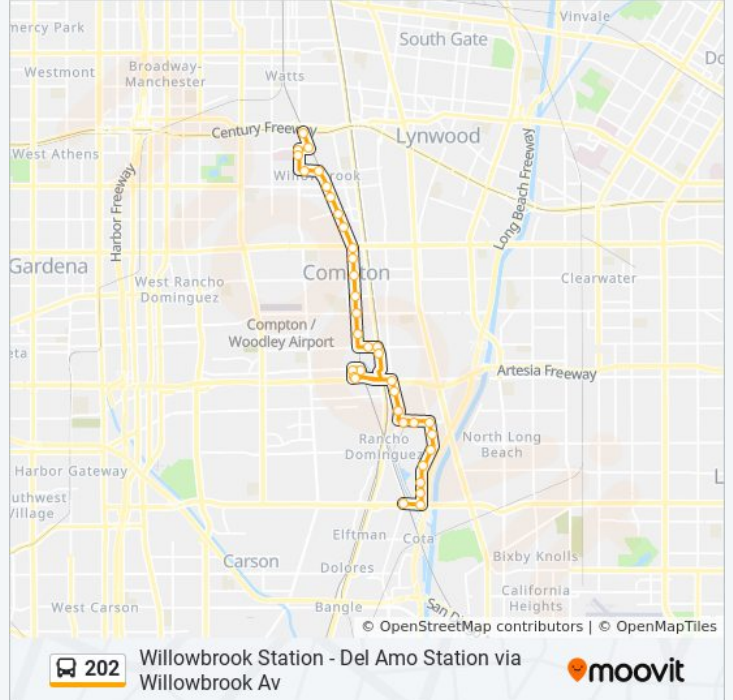

**Direction: Del Amo Station**

36 stops

[VIEW LINE SCHEDULE](#)

Willowbrook - Rosa Parks Station - West

119th St & Willowbrook Ave

Wilmington / 120th

Wilmington / 120th

124th / Anzac

**202 bus Info**

**Direction:** Del Amo Station

**Stops:** 36

**Trip Duration:** 38 min

**Line Summary:**

- Artesia / Acacia
- Santa Fe / Artesia
- Santa Fe / Rr-Xing
- Santa Fe / Harcourt
- Victoria / Rr-Xing
- 2966 Victoria
- Susana / Victoria
- Susana / Ana
- Susana / Maria
- Susana / Reyes
- Susana / Val Verde
- Susana / Pacific Commerce
- Susana / Del Amo
- Del Amo Station - Discharge Only

**Direction: Willowbrook / Rosa Parks Station**

36 stops  
[VIEW LINE SCHEDULE](#)

- Del Amo Station - Discharge Only
- Del Amo Station Bay 5
- Del Amo / Rr-Xing
- Susana / Del Amo
- Susana / Pacific Commerce
- Susana / Val Verde
- Susana / Reyes
- Susana / Maria
- Susana / Ana
- Victoria / Susana
- 2959 Victoria
- Victoria / Rr-Xing
- Santa Fe / Harcourt
- Santa Fe / Rr-Xing
- Alameda / Towne Center

**202 bus Info**

**Direction:** Willowbrook / Rosa Parks Station  
**Stops:** 36  
**Trip Duration:** 43 min  
**Line Summary:**

Acacia / Artesia

Artesia Station

Acacia / Walnut

Artesia / Acacia

Greenleaf / Tamarind