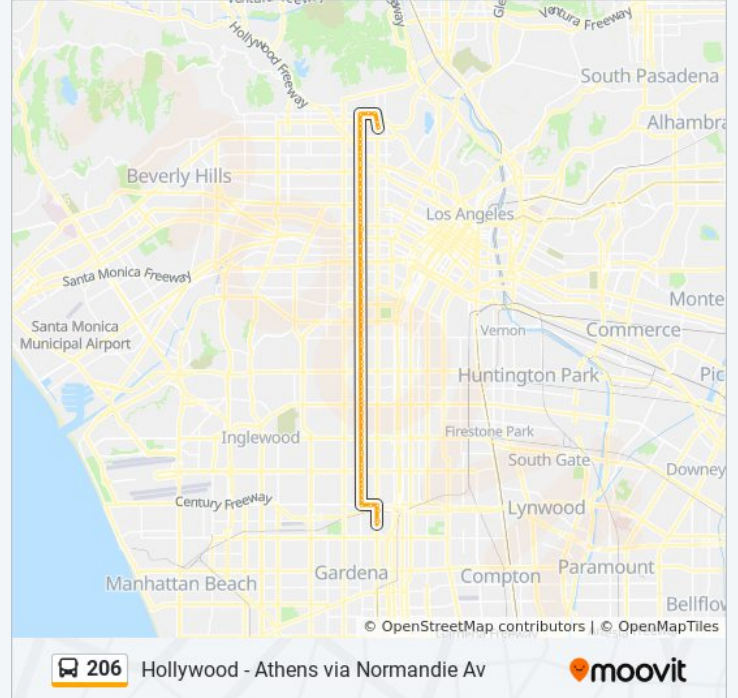

Direction: Vermont / Athens Station

Stops: 74

Trip Duration: 84 min

Line Summary:

Normandie / Beverly

Normandie / 1st

Normandie / 3rd

Normandie / 4th

Normandie / Venice

Normandie / Washington

Normandie / Santa Monica Fwy

Normandie / 24th

Normandie / Adams

Normandie / 29th

Normandie / Jefferson

Normandie / 36th

Normandie / Exposition

Normandie / 39th

Normandie / Leighton

Normandie / Martin Luther King Jr

Normandie / 42nd

Normandie / Vernon

Normandie / 46th

Normandie / 48th

Normandie / 51st

Normandie / 54th

Normandie / 56th

Normandie / Slauson

Normandie / 60th

Normandie / Gage

Normandie / 65th

Normandie / 67th