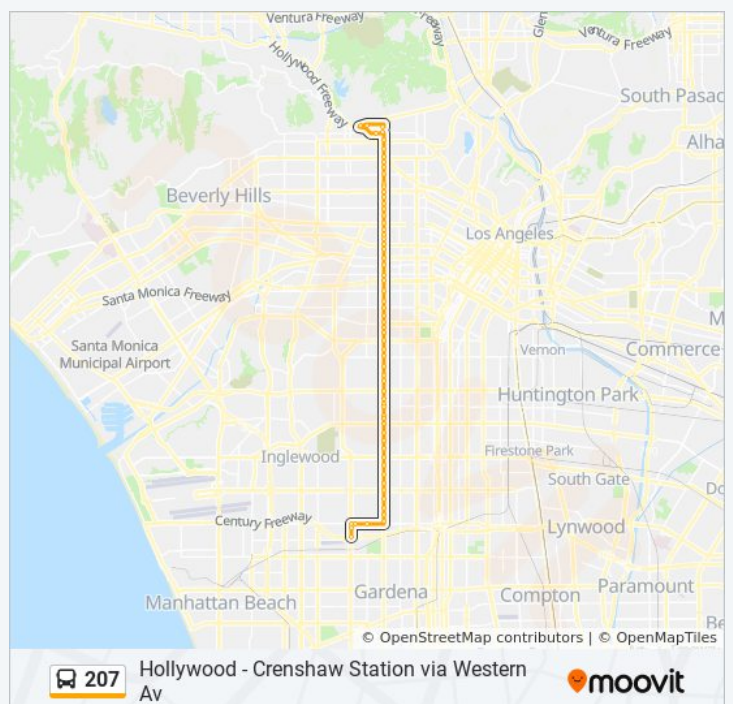

Hollywood - Athens via Western Av

Get The App

The 207 bus line (Hollywood - Athens via Western Av) has 3 routes. For regular weekdays, their operation hours are: (1) Crenshaw Station C - Line: 5:19 AM - 11:15 PM(2) Hollywood - Western - Franklin: 24 hours(3) Western - Imperial Highway: 24 hours

Western / 108th

Western / 110th

Imperial / Western

Van Ness / Imperial

Van Ness Av + 120th St

Crenshaw Station (Northbound Bay)

Direction: Hollywood - Western - Franklin

65 stops

Stops: 65

Trip Duration: 85 min

Line Summary:

Western / 60th

Western / Slauson

Western / 54th

Western / 51st

Western / 48th

Western / Sunset

Hollywood / Western

Hollywood / Wilton

Franklin / Beachwood

Franklin / Bronson

Western / Franklin

Direction: Western - Imperial Highway

58 stops