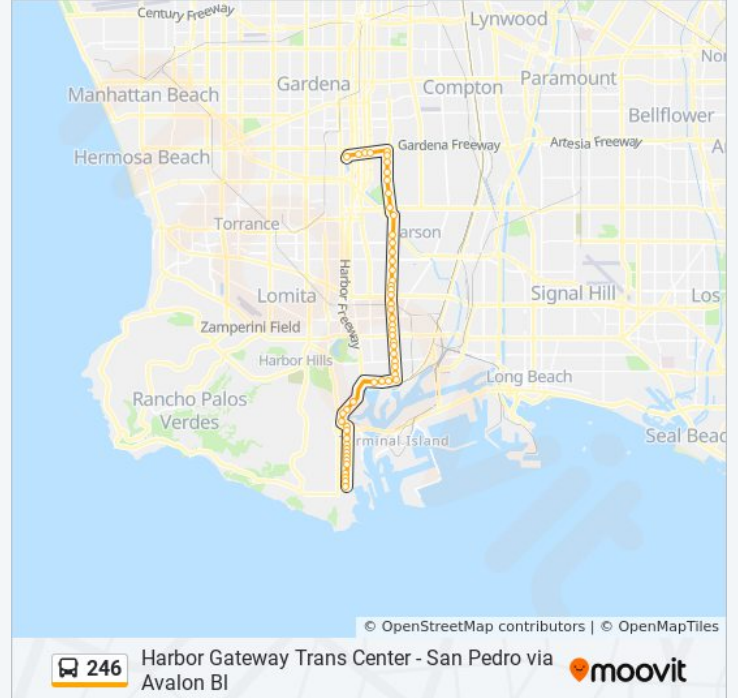

Direction: San Pedro - Pacific - 21st

Stops: 58

Trip Duration: 51 min

Line Summary:

Avalon / Carson Mall

Avalon / 213th

North Avalon Boulevard 21703

Avalon / 220th

Avalon / Lomita

Avalon / Q

Avalon / Sandison

Avalon / Pacific Coast Highway

Avalon / M

Avalon / L

Avalon / Opp

Anaheim / Avalon

Anaheim / Fries

Anaheim / Neptune

Anaheim / Wilmington

Figueroa / Anaheim

Figueroa / Grant

Figueroa / L

Pacific Coast Highway / Figueroa

Pacific Coast Highway / Vermont

Normandie / Pacific Coast Highway

25965 Normandie

Vermont / Anaheim

Gaffey / Westmont

Gaffey / Capitol

Pacific / Channel

Pacific / Front

Pacific / Upland