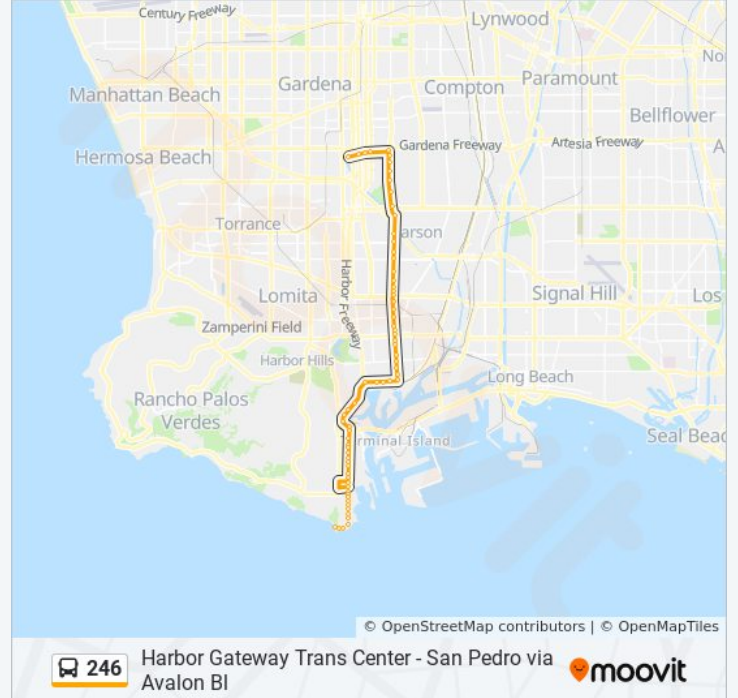

Use the Moovit App to find the closest 246 bus station near you and find out when is the next 246 bus arriving.

Direction: Harbor Gateway Transit Center

72 stops

[VIEW LINE SCHEDULE](#)

Paseo Del Mar / Shepard

Avalon / Lomita

Avalon / 246th

Avalon / Realty

Avalon / Sepulveda

Avalon / Idabell

Avalon / Scottsdale

Avalon / Bayport

Avalon / 228th

Avalon / 223rd

Avalon / 220th

South Avalon Boulevard 21600

South Avalon Boulevard 21294

Avalon / Carson Mall

Avalon & Del Amo

Avalon / Elsmere

Avalon / 189th

Direction: San Pedro - Pacific - 21st

Stops: 58

Trip Duration: 51 min

Line Summary:

Avalon / Carson Mall

Avalon / 213th

North Avalon Boulevard 21703

Avalon / 220th