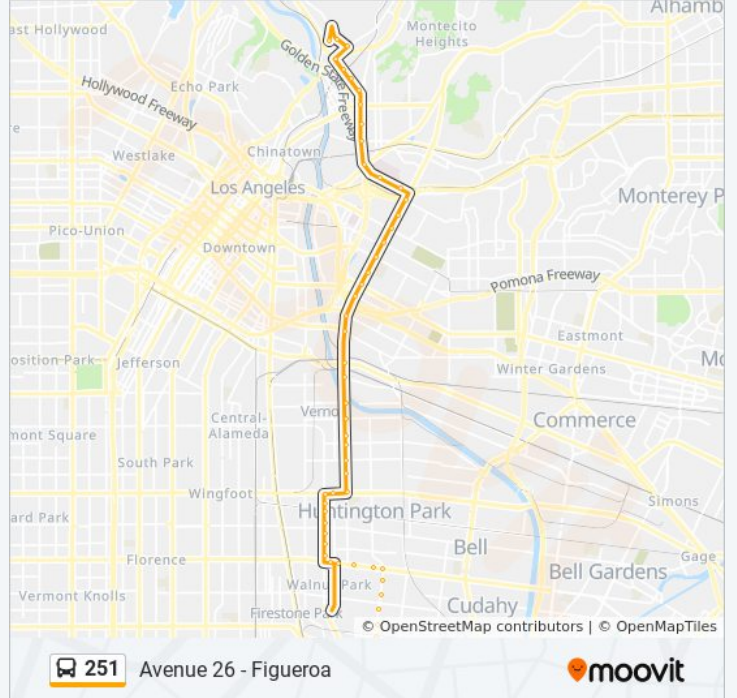

Use the Moovit App to find the closest 251 bus station near you and find out when is the next 251 bus arriving.

Direction: Avenue 26 - Figueroa

66 stops

[VIEW LINE SCHEDULE](#)

- Long Beach BI Station Lo
- Long Beach Blvd Station
- Imperial / Long Beach
- Imperial / California
- Martin Luther King Jr / Imperial
- Martin Luther King Jr / Norton
- California / Martin Luther King Jr
- California / Tenaya
- California / Michigan
- California / Tweedy
- California / Duane
- California / Southern
- Firestone / California
- Firestone / Elizabeth
- Firestone / State
- State / Ardmore
- State / Liberty
- State & Santa Ana
- State / Broadway
- State / Olive
- State / Live Oak

251 bus Info

Direction: Avenue 26 - Figueroa

Stops: 66

Trip Duration: 79 min

Line Summary:

- Florence / State
- Florence / Mission
- Florence / Mountain View
- Florence / Stafford
- Florence / Seville
- Pacific / Florence
- Pacific / Saturn
- Pacific / Zoe
- Pacific / Gage
- Pacific / Randolph
- Pacific / Belgrave
- Pacific / Slauson
- Slauson / Seville
- Soto / Slauson
- Soto / 54th
- Soto / Fruitland
- Soto / Leonis
- Soto / 46th
- Soto / Vernon
- Soto / Bandini
- Soto / 26th
- Soto / Washington
- Soto / Olympic
- Soto / 8th
- Soto / 7th
- Soto / Whittier
- Soto / 6th
- Soto / 4th
- Soto / 1st
- Soto / Cesar E Chavez
- Soto / Sheridan
- Soto / Wabash
- Marengo / Cornwell

Marengo / State

Daly / Mission

Daly / Main

Daly / Mozart

Daly / Broadway

Avenue 26 / Pasadena

Avenue 26 / Humboldt

Ave 26 / Lacy - Lincoln / Cypress Station

Figueroa / Avenue 26

Cypress / Figueroa

Cypress / Idell

Avenue 28 / Idell

Direction: Eagle Rock Plaza

95 stops

[VIEW LINE SCHEDULE](#)

Long Beach BI Station Lo