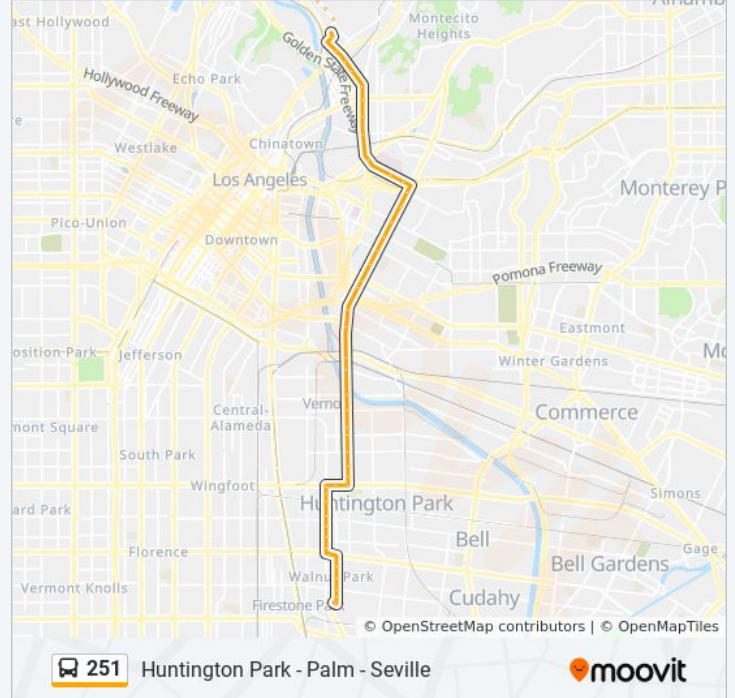

Ave 26 / Lacy - Lincoln / Cypress Station

Avenue 26 / Humboldt

Daly / Pasadena

Daly / Broadway

Daly / Mozart

Daly / Main

Marengo / Mission

Marengo / Britannia

Marengo / Cornwell

Soto / Wabash

Soto / Sheridan

Soto / Cesar E Chavez

Soto / 1st

Soto / 4th

Soto / 6th
Soto / Whittier
Soto / 7th
Soto / 8th
Soto / Olympic
Soto / Washington
Soto / 26th
Soto / 37th
Soto / Vernon
Soto / 46th
Soto / Leonis
Soto / Fruitland
Soto / 54th
Soto / 57th
Slauson / Soto
Slauson / Seville
Pacific / Slauson
Pacific / Belgrave
Pacific / Randolph
Pacific / Clarendon
Pacific / Gage
Pacific / Zoe
Pacific / Florence
Florence Ave & Rita Ave
Seville / Live Oak
Seville / Grand
Seville / Broadway
Seville / Santa Ana
Palm & Seville Terminal

Direction: Long Beach Blvd C Line Station

98 stops

[VIEW LINE SCHEDULE](#)

251 bus Time Schedule

Long Beach Blvd C Line Station Route Timetable:

Sunday

24 hours

Eagledale Ave. & Colorado St.