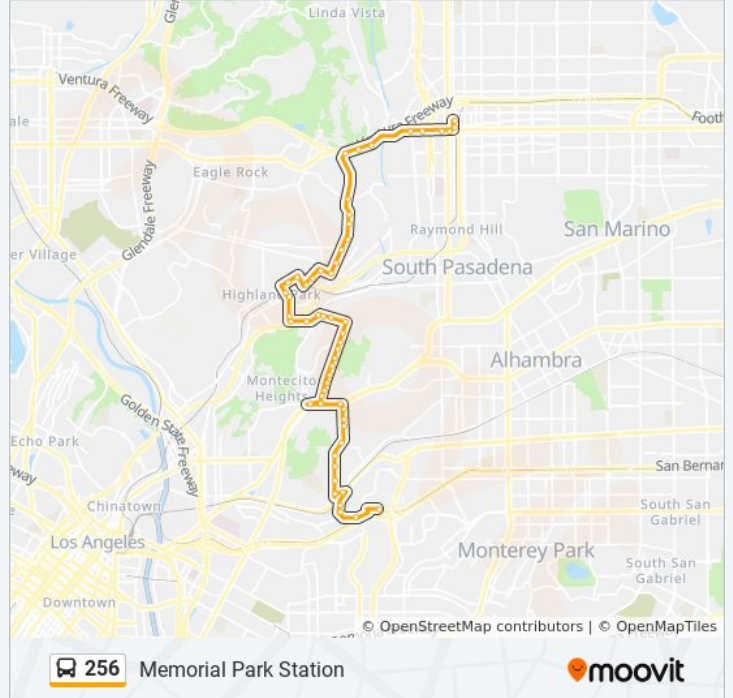

**256 bus Info**

**Direction:** Memorial Park Station

**Stops:** 22

**Trip Duration:** 19 min

**Line Summary:**

Avenue 64 / LA Loma

Colorado / Melrose

Colorado / Club

Colorado / San Rafael

Colorado / Orange Grove

Colorado / Terrace

Colorado / De Lacey

Colorado / Fair Oaks

Raymond / Union

Raymond / Holly

**Direction: Sierra Madre Villa Station**

59 stops

[VIEW LINE SCHEDULE](#)

Gold Line Station

Monte Vista / Avenue 59

Monte Vista / Avenue 61

Figueroa / Avenue 61

Figueroa / Arroyo Glen

York / Figueroa