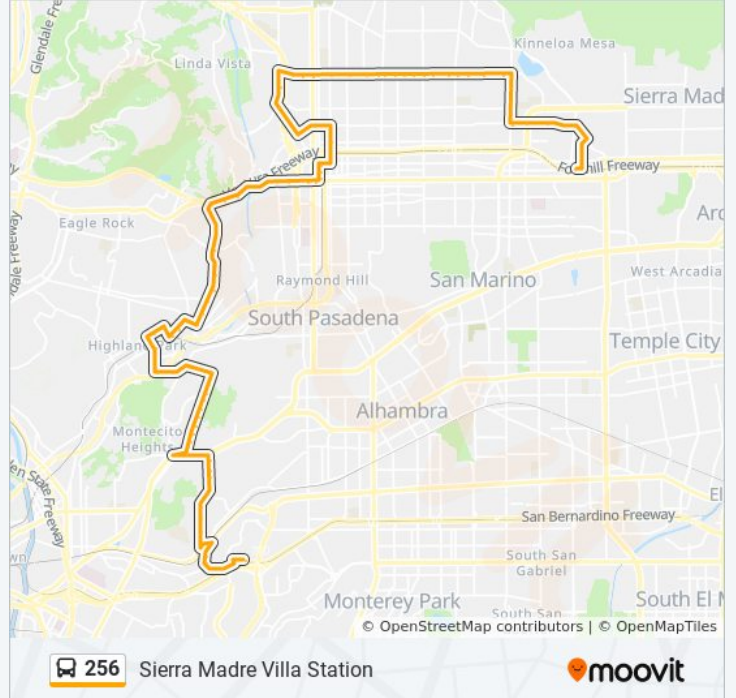

Lincoln / Hammond

Washington / Lincoln

Washington / Glen

Washington / Navarro

Washington / Fair Oaks

Washington / Marengo

Washington / Los Robles

Washington / El Molino

Washington / Hudson

Washington / Lake

Washington / Catalina

Washington / Mar Vista

Washington / Chester

Washington / Hill

Washington / Bresee

Washington / Sinaloa

Washington Blvd & Allen Ave

Washington / Tierra Alta

Washington / Craig

Washington / Coolidge

Altadena / Washington

Altadena / Brigden

Altadena / Cooley

Altadena Dr & Paloma St

Orange Grove / Altadena

Orange Grove Blvd & Sierra Madre Blvd

Orange Grove / Sunnyslope

Orange Grove / Sierra Madre Villa

Rosemead / Halstead

Sierra Madre Villa Station

256 bus time schedules and route maps are available in an offline PDF at [moovitapp.com](https://moovitapp.com). Use the [Moovit App](#) to see live bus times, train schedule or subway schedule, and step-by-step directions for all public transit in Los Angeles.