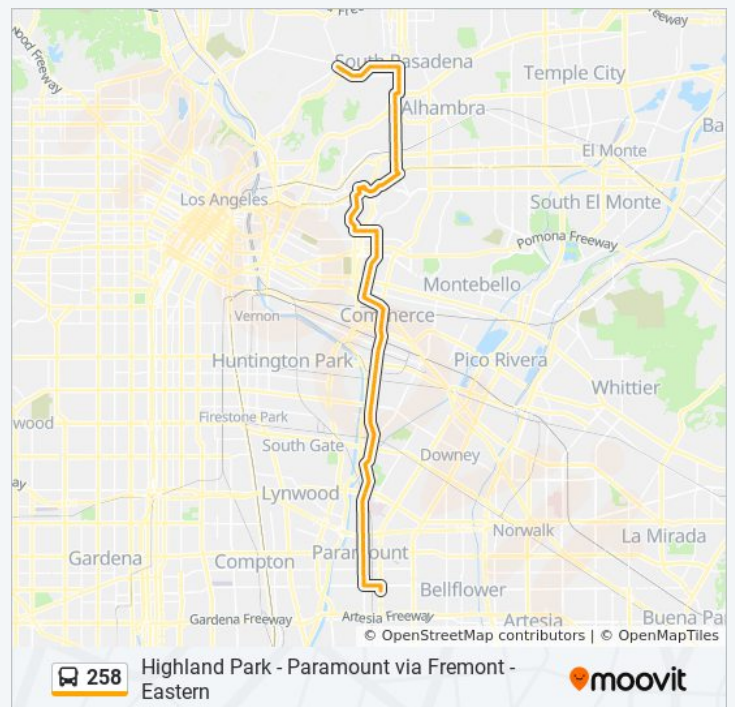

Pasadena / Sycamore

York / Avenue 66

York / Avenue 64

Figueroa / York

Garvanza / Avenue 63

85 stops

[VIEW LINE SCHEDULE](#)

- Garvanza / Avenue 63
- York / Avenue 64
- York / Avenue 66
- Pasadena / Sycamore
- Pasadena / Arroyo
- Pasadena / Hawthorne
- Pasadena / El Centro
- Pasadena / Mission
- Mission / Adelaine
- Mission / Orange Grove
- Mission / Meridian
- Mission / Fremont
- Fair Oaks / Mission
- Fair Oaks / Monterey
- Fair Oaks / Rollin
- Fair Oaks / Spruce
- Fremont / Huntington
- Fremont / Maple
- Fremont / Alhambra
- Fremont / Main
- Fremont / Poplar
- Fremont / Commonwealth
- Fremont / Orange
- Fremont / Mission
- Fremont / Valley
- Fremont / Glendon
- Fremont / Ross
- Hellman / Fremont
- Cal State LA Transit Center
- Eastern / Ramona
- Eastern / City Terrace

Paramount Route Timetable:

Sunday	6:10 AM - 8:10 PM
Monday	5:44 AM - 8:10 PM
Tuesday	5:44 AM - 8:10 PM
Wednesday	5:44 AM - 8:10 PM
Thursday	5:44 AM - 8:10 PM
Friday	5:44 AM - 8:10 PM
Saturday	6:10 AM - 8:10 PM

258 bus Info

Direction: Paramount

Stops: 85

Trip Duration: 97 min

Line Summary:

Eastern Ave & Lotta Dr

Eastern / Sheriff

Eastern / Marianna