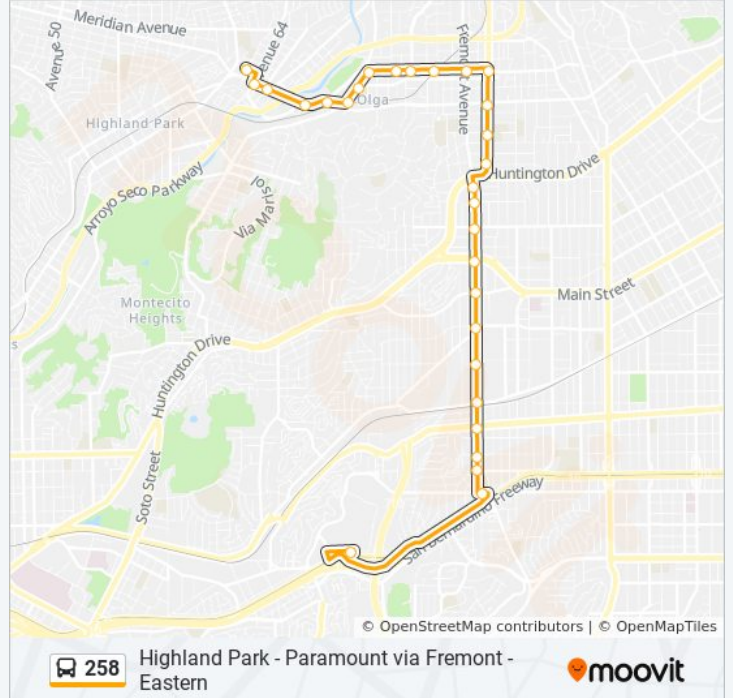

258 bus Info

Direction: Csula Transit Center

Stops: 29

Trip Duration: 27 min

Line Summary:

Fremont / Commonwealth
 Fremont / Orange
 Fremont / Mission
 Fremont / Valley
 Fremont / Glendon
 Fremont / Ross
 Hellman / Fremont
 Cal State LA Transit Center

Direction: Figueroa - York

82 stops

[VIEW LINE SCHEDULE](#)

Paramount / Town Center West
 Alondra / Garfield
 Garfield / Jefferson
 Garfield / Somerset
 Garfield / Rosecrans
 Garfield / Mendy
 Garfield / Century
 Garfield / Main
 Garfield / Gardendale
 Garfield / Imperial
 Garfield / Karmont
 Garfield / Southern
 Garfield / Firestone
 Eastern / Garfield
 Eastern / Cecilia
 Eastern / Jaboneria
 Eastern / Clara
 Eastern / Live Oak

258 bus Info

Direction: Figueroa - York

Stops: 82

Trip Duration: 102 min

Line Summary:

Eastern / Florence

Eastern Avenue / Lubec Street (Northbound)

Eastern / Gage

258 bus Info

Direction: Paramount

Stops: 85

Trip Duration: 97 min

Line Summary:

Eastern Ave & Lotta Dr

Eastern / Sheriff

Eastern / Marianna