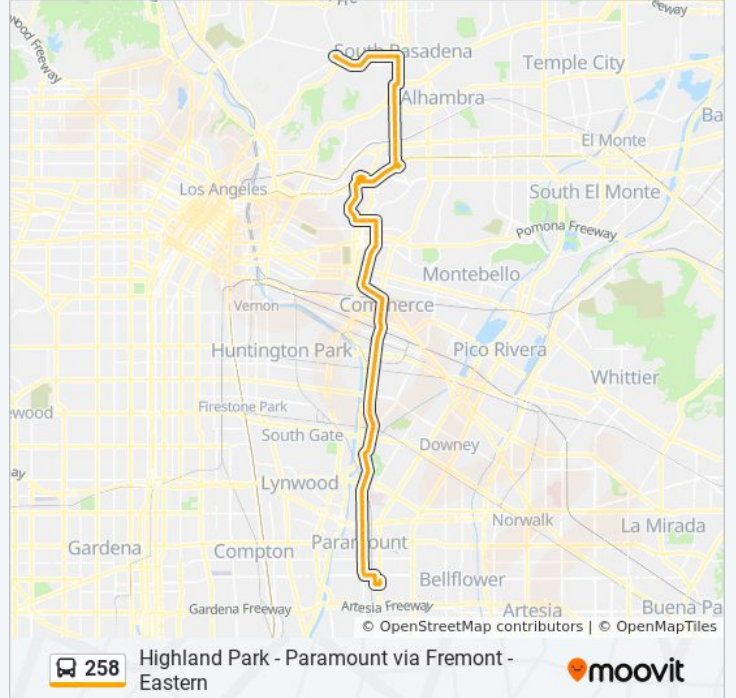

Eastern Ave & Everington St

Eastern / Stevens

Telegraph / Atlantic

Telegraph / Clela

Telegraph / Arizona

Arizona / Olympic

Arizona / Verona

Arizona / Whittier

Arizona / Hubbard

Arizona / 6th

Arizona / Eagle

Mednik / 4th

Mednik / 3rd

Mednik / 1st

Mednik / Cesar E Chavez

Mednik Ave & Hammel St

Floral / Corporate Center

Floral / Humphreys

Eastern / Floral

Eastern / Marianna

Eastern / Sheriff

Eastern / Hauck

Eastern / City Terrace

Eastern / Ramona

258 bus Info

Direction: Paramount

Stops: 85

Trip Duration: 97 min

Line Summary:

Eastern Ave & Lotta Dr

Eastern / Sheriff

Eastern / Marianna