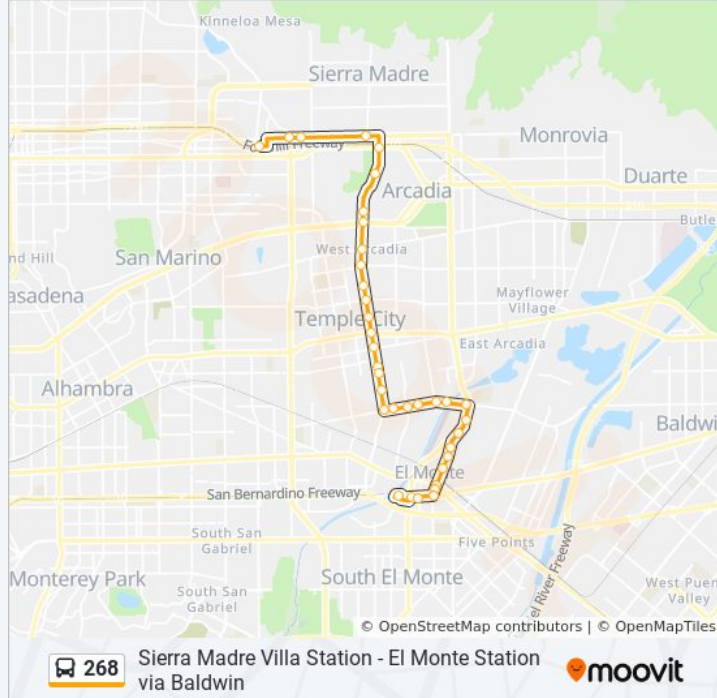

**Direction: Sierra Madre Villa Station**

36 stops

[VIEW LINE SCHEDULE](#)

- El Monte Station - Lower Level
- Ramona / Santa Anita
- Ramona / Lexington
- Tyler / Ramona
- Tyler / Main
- Tyler / Valley
- Tyler / Montecito
- Tyler / Bryant
- Tyler / Basye
- Santa Anita / Mcgirk
- Santa Anita / Mulhall
- Lower Azusa / Santa Anita
- Lower Azusa / Daleview

**268 bus Info**

**Direction:** Sierra Madre Villa Station

**Stops:** 36

**Trip Duration:** 42 min

**Line Summary:**

Lower Azusa / El Monte

Lower Azusa / Halifax

Lower Azusa / Arden

Baldwin / Longden

Baldwin / Lemon

Baldwin / Camino Real

Baldwin / Duarte

Baldwin / Huntington

Santa Anita Fashion Park

Arboretum

Baldwin / Colorado

Foothill / Baldwin

Foothill / Quigley

Foothill / Rosemead

Sierra Madre Villa Station

268 bus time schedules and route maps are available in an offline PDF at [moovitapp.com](https://moovitapp.com). Use the [Moovit App](#) to see live bus times, train schedule or subway schedule, and step-by-step directions for all public transit in Los Angeles.