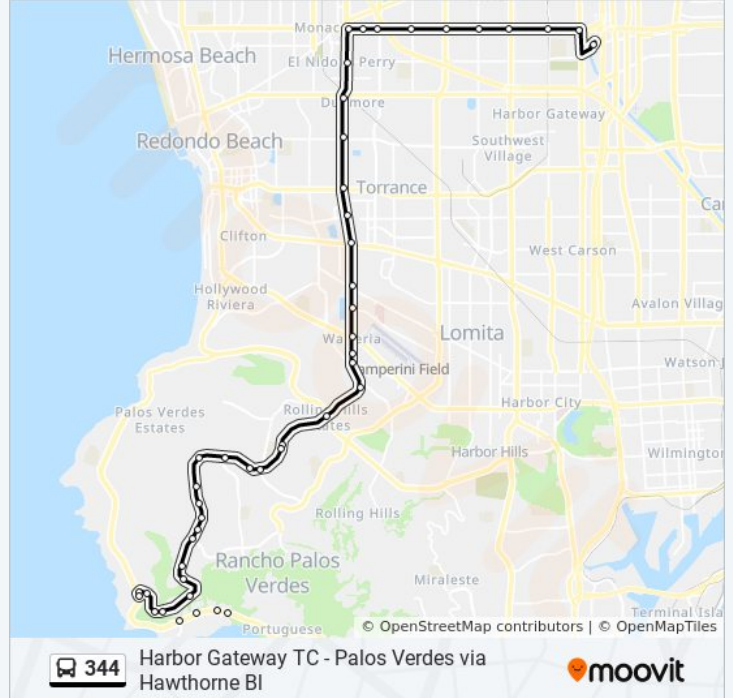

Hawthorne / Rolling Hills

Hawthorne / Newton

Hawthorne / 244th

Hawthorne / Pacific Coast Highway

Hawthorne / Skypark

Hawthorne BI at Lomita BI

Hawthorne BI at Sepulveda BI

Hawthorne BI at Carson St

Hawthorne BI at Torrance BI

Hawthorne BI at Del Amo BI

Hawthorne BI at 190th St

Hawthorne / 182nd

Artesia / Hawthorne

Artesia / Amie

Artesia / Prairie

Artesia / Yukon

Artesia / Crenshaw

Artesia / Van Ness

Artesia / Western

Artesia / Normandie

Vermont / Artesia

Harbor Gateway Transit Center

Direction: Rancho Palos Verdes

47 stops

Hawthorne / Newton

Hawthorne / Rolling Hills

Hawthorne / Palos Verdes Dr North

Hawthorne / Blackhorse

Hawthorne / Silver Spur

Hawthorne / Indian Peak

Hawthorne / Grayslake

Hawthorne / Granvia Altamira