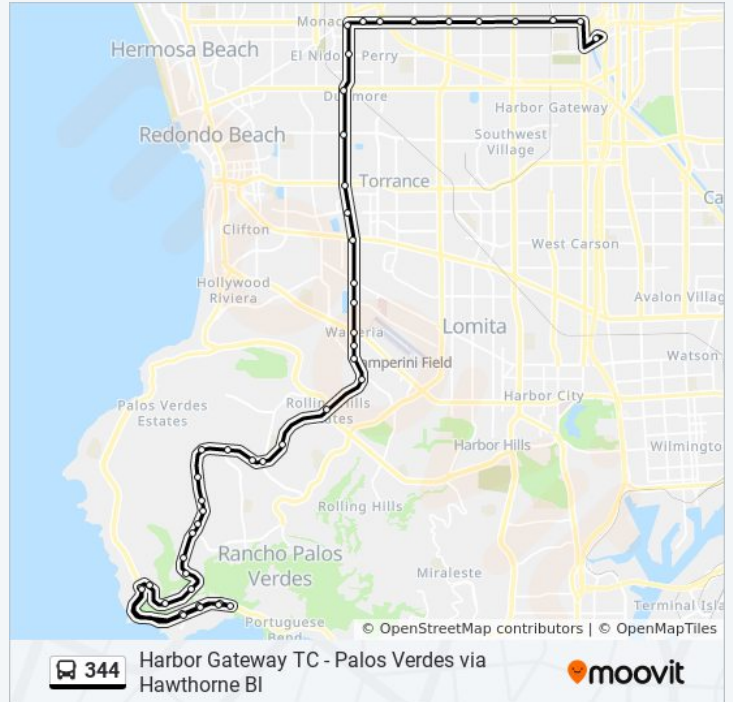

Hawthorne / Newton

Hawthorne / Rolling Hills

Hawthorne / Palos Verdes Dr North

Hawthorne / Blackhorse

Hawthorne / Silver Spur

Hawthorne / Indian Peak

Hawthorne / Grayslake

Hawthorne / Granvia Altamira

Hawthorne / Eddinghill

Hawthorne / Dover Ridge

Hawthorne / Indian Valley

Hawthorne / Ocean Crest

Hawthorne / Crest

Hawthorne / Los Verdes

Hawthorne / Dupre

Hawthorne / Vallon

Hawthorne / Salvation Army

Saturday

5:05 AM - 8:35 PM

344 bus Info

Direction: Rancho Palos Verdes

Stops: 47

Trip Duration: 62 min

Line Summary: