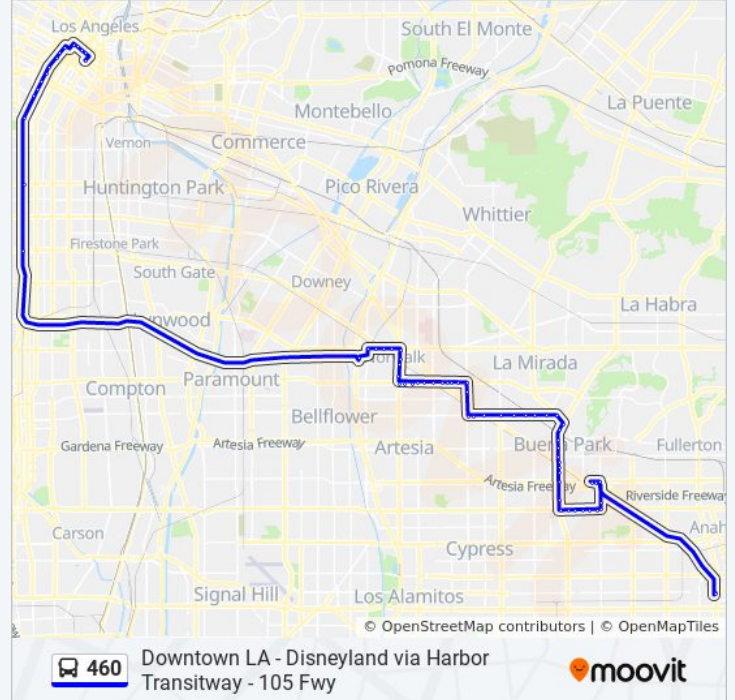

Alondra / Phoebe

Alondra / Trojan

Alondra / Stage

Alondra / Barbata

LA Mirada / Alondra

Beach / LA Mirada

Beach / Cascade

Beach / Franklin

Beach / Artesia

Beach / Commonwealth

Beach / Auto Center Drive

Beach / 9th

Beach / 11th

Beach / Orangethorpe

Wax Museum

Knotts Berry Farm

[VIEW LINE SCHEDULE](#)

Disneyland Employee's Entrance

Disneyland

Disney Way / Harbor

Manchester / Harbor

Fullerton Park and Ride

Fullerton Park & Ride Dock 14

Orangethorpe / Auto Center

Wax Museum

Beach / Orangethorpe

Beach / 10th

Beach / Auto Center Drive

Beach / Commonwealth

Beach / Artesia

Beach / Franklin

Beach / Cascade