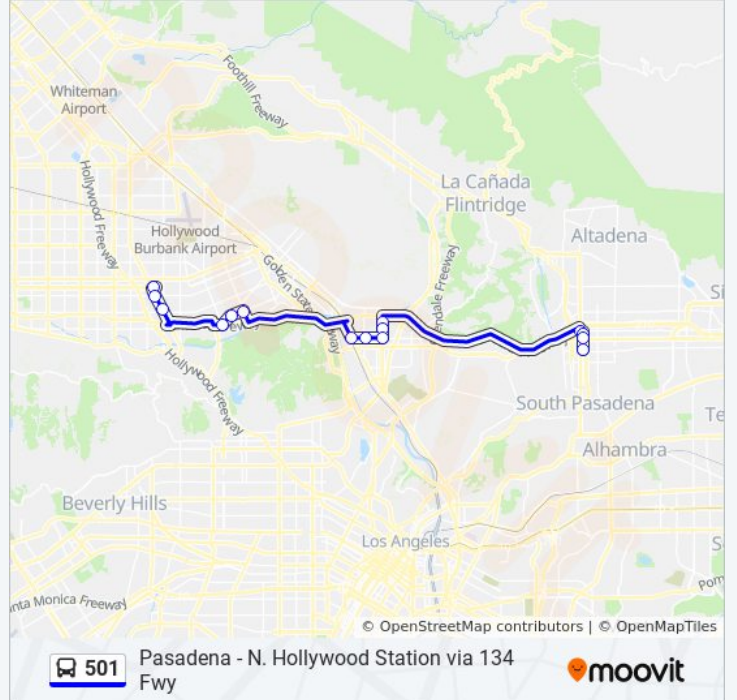

501 bus time schedules and route maps are available in an offline PDF at moovitapp.com. Use the [Moovit App](#) to see live bus times, train schedule or subway schedule, and step-by-step directions for all public transit in Los Angeles.

[About Moovit](#) • [MaaS Solutions](#) • [Supported Countries](#) • [Mooviter Community](#)

© 2024 Moovit - All Rights Reserved

Check Live Arrival Times