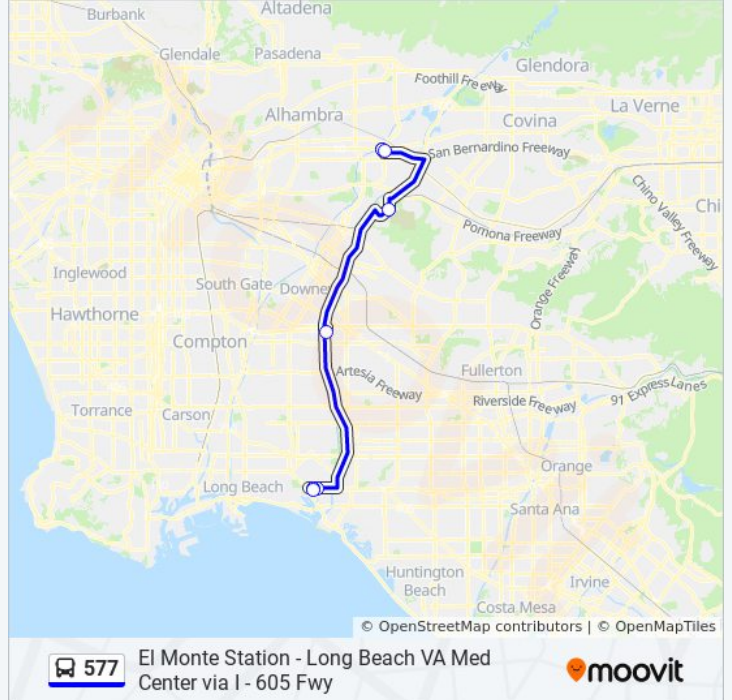

### Direction: CSULB - VA Medical Center

8 stops

[VIEW LINE SCHEDULE](#)

El Monte Station - Lower Level

Santa Anita / Amador

Workman Mill / College

Workman Mill / Mission Mill

Norwalk Station

### 577 bus Time Schedule

CSULB - VA Medical Center Route Timetable:

Sunday	Not Operational
Monday	4:22 AM - 9:02 PM
Tuesday	4:22 AM - 9:02 PM
Wednesday	4:22 AM - 9:02 PM
Thursday	4:22 AM - 9:02 PM
Friday	4:22 AM - 9:02 PM
Saturday	Not Operational

### 577 bus Info

**Direction:** CSULB - VA Medical Center

**Stops:** 8

**Trip Duration:** 62 min

**Line Summary:**

**Direction: El Monte Station**

6 stops

[VIEW LINE SCHEDULE](#)