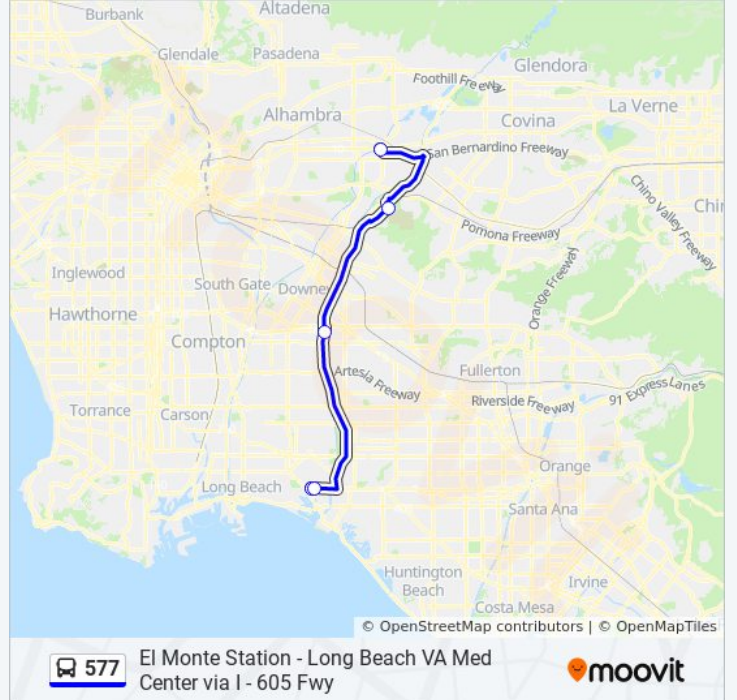

577 bus time schedules and route maps are available in an offline PDF at moovitapp.com. Use the [Moovit App](#) to see live bus times, train schedule or subway schedule, and step-by-step directions for all public transit in Los Angeles.

[About Moovit](#) • [MaaS Solutions](#) • [Supported Countries](#) • [Mooviter Community](#)

© 2024 Moovit - All Rights Reserved

Check Live Arrival Times