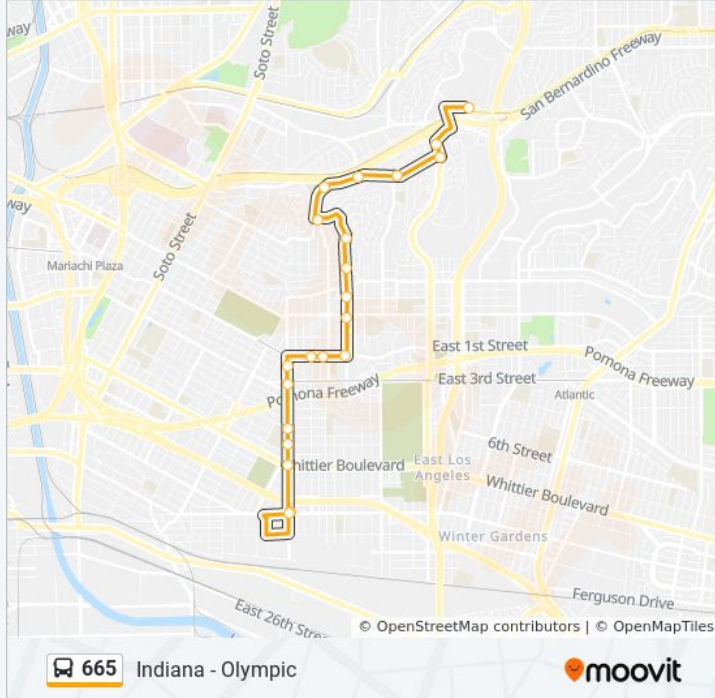

Eastern / Lansdowne

Cal State University / Eastern

Cal State LA Transit Center

Eastern / Ramona

Eastern / City Terrace

City Terrace / Miller

City Terrace Dr & Herbert Ave

City Terrace / Rowan

Pomeroy / City Terrace

Pomeroy / Eastman

Gage Ave & Harris Ave

Gage / Blanchard

Gage / Hammel

Gage / Cesar E Chavez

1st / Gage

1st / Ditman

Indiana / Gleason (Indiana Gold Line Station)

Indiana / 3rd

Indiana / 6th

Indiana / Hubbard

Indiana / Whittier

Indiana / Olympic

Calada / Olympic

665 bus time schedules and route maps are available in an offline PDF at moovitapp.com. Use the [Moovit App](#) to see live bus times, train schedule or subway schedule, and step-by-step directions for all public transit in Los Angeles.

[About Moovit](#) • [MaaS Solutions](#) • [Supported Countries](#) • [Mooviter Community](#)

© 2024 Moovit - All Rights Reserved

Check Live Arrival Times