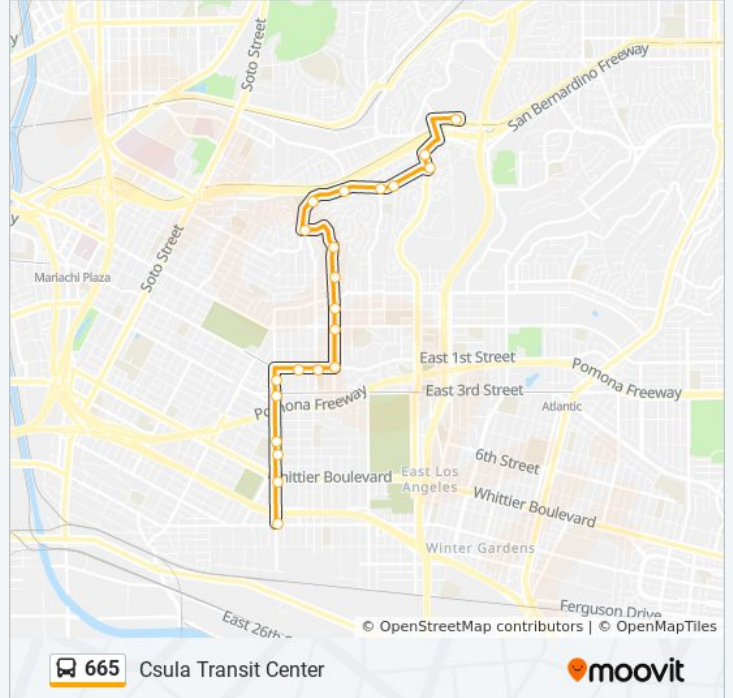

Rose Hill Transit Center to Indiana & Olympic

Get The App

The 665 bus line (Rose Hill Transit Center to Indiana & Olympic) has 2 routes. For regular weekdays, their operation hours are:

(1) Huntington - Monterey: 4:51 AM - 9:18 PM (2) Indiana - Olympic: 4:53 AM - 10:13 PM

**665 bus Info**  
**Direction:** Huntington - Monterey  
**Stops:** 38  
**Trip Duration:** 37 min  
**Line Summary:**

Eastern / Ramona

Cal State LA Transit Center

Eastern / Tim

Marianna / Worth

1925 Marianna

Valley / Marianna

Eastern / Valley

Eastern / Druid

Eastern / Norelle

Eastern / Klamath

Eastern / Lombardy

Eastern / Gambier

Eastern / Converse

Eastern / Navarro

Huntington / El Sereno

Huntington / Collis

Huntington / Monterey

**Direction: Indiana - Olympic**

35 stops

[VIEW LINE SCHEDULE](#)

Huntington / Monterey