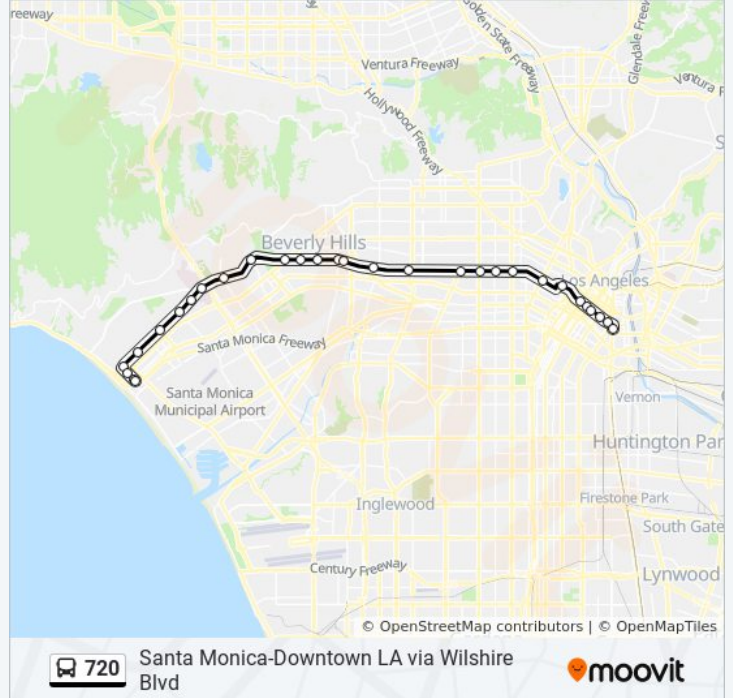

720 bus Info
Direction: Downtown LA - 6th - Central
Stops: 30
Trip Duration: 80 min
Line Summary:

Wilshire / Normandie

Wilshire / Vermont

Wilshire / Alvarado

6th & Witmer

6th / Grand

6th / Broadway

6th-Main

6th / Central

Alameda / 6th Layover

Direction: Santa Monica (Rapid)

30 stops

[VIEW LINE SCHEDULE](#)

Alameda / 6th Layover

Central / 6th

5th / San Pedro

5th / Main

5th-Broadway

5th & Grand Wb

6th / Witmer

Wilshire / Alvarado

Wilshire / Vermont

Wilshire / Normandie

Wilshire / Western

720 bus Info

Direction: Santa Monica (Rapid)

Stops: 30

Trip Duration: 92 min

Line Summary:

Wilshire / Santa Monica

Wilshire / Beverly Glen

Wilshire & Glendon