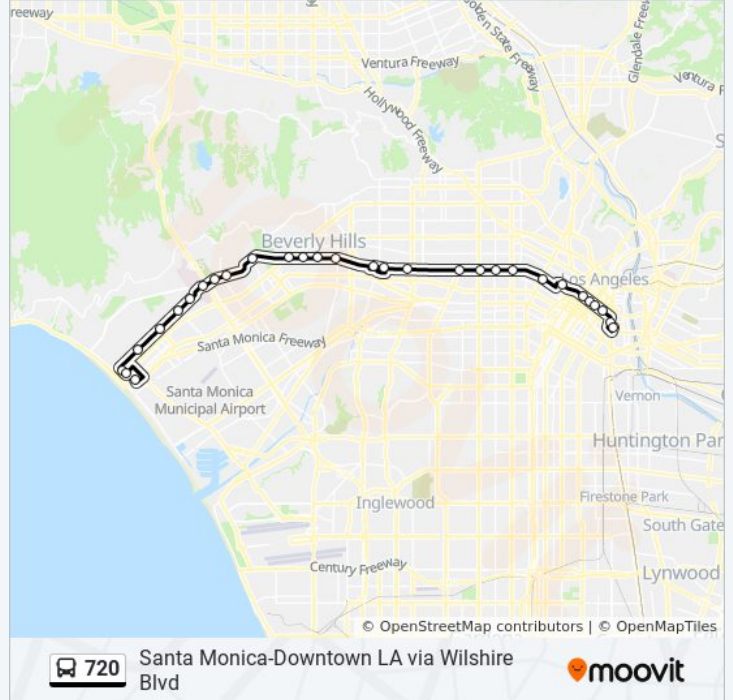

720 bus Info

Direction: Santa Monica (Rapid)

Stops: 30

Trip Duration: 92 min

Line Summary:

Wilshire / Santa Monica

Wilshire / Beverly Glen

Wilshire & Glendon

Wilshire WB & Veteran FS

Wilshire / Bonsall

Wilshire / Barrington

Wilshire / Bundy

Wilshire / 26th

Wilshire / 14th

4th / Arizona

Santa Monica EB & 4th FS

5th / Colorado

Direction: Westwood (Rapid)

22 stops

[VIEW LINE SCHEDULE](#)

Alameda / 6th Layover

Central / 6th

5th / San Pedro

5th / Main

5th-Broadway

5th & Grand Wb

6th / Witmer

Wilshire / Alvarado

Wilshire / Vermont

Wilshire / Normandie

Wilshire / Western

Wilshire / Crenshaw