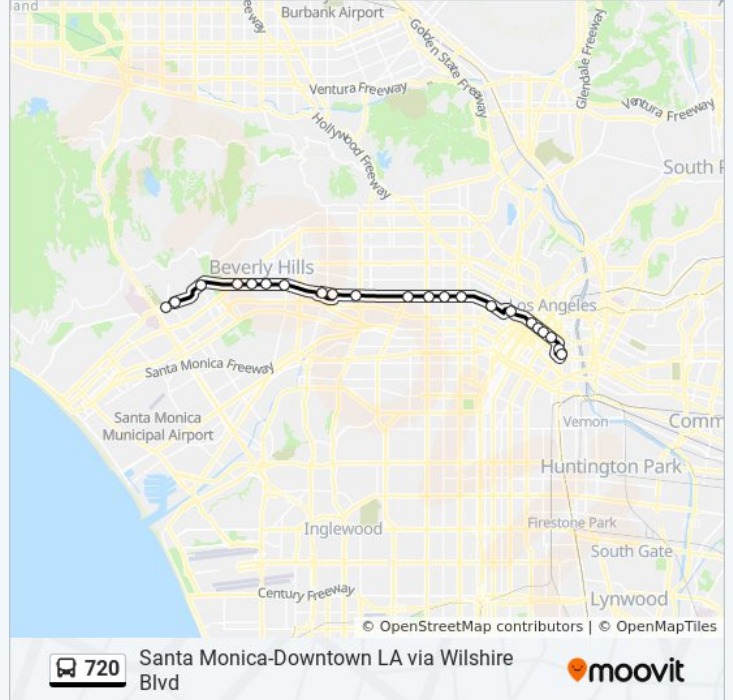

Wilshire / Rodeo

Wilshire / Santa Monica

Wilshire / Beverly Glen

Wilshire & Glendon

Veteran Federal Building

720 bus time schedules and route maps are available in an offline PDF at moovitapp.com. Use the [Moovit App](#) to see live bus times, train schedule or subway schedule, and step-by-step directions for all public transit in Los Angeles.

[About Moovit](#) • [MaaS Solutions](#) • [Supported Countries](#) • [Mooviter Community](#)

© 2024 Moovit - All Rights Reserved

Check Live Arrival Times