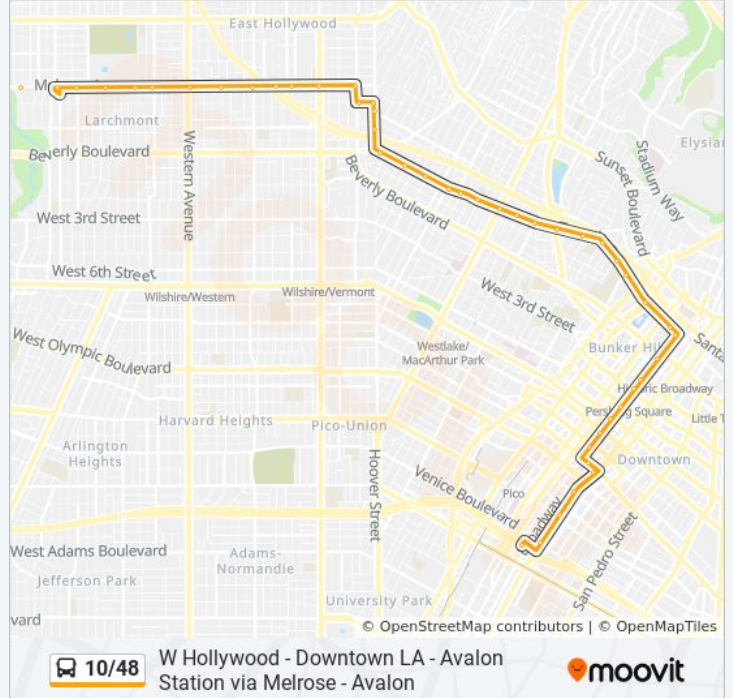

Temple / Hoover

Temple / Robinson

Temple / Vendome

Temple / Occidental

Temple / Rampart

Temple / Carondelet

Temple / Rosemont

Temple / Alvarado

Temple / Bonnie Brae

Temple / Union

Temple / Glendale

Temple / Douglas

Temple / Edgeware

Temple / Boylston

Temple / Beaudry

Temple / Figueroa

Hill / 8th

9th / Broadway

Main / 9th

Main / 11th

Main / Pico

Main / Venice

Terminal 28 - West Lot

Direction: Melrose - Vine