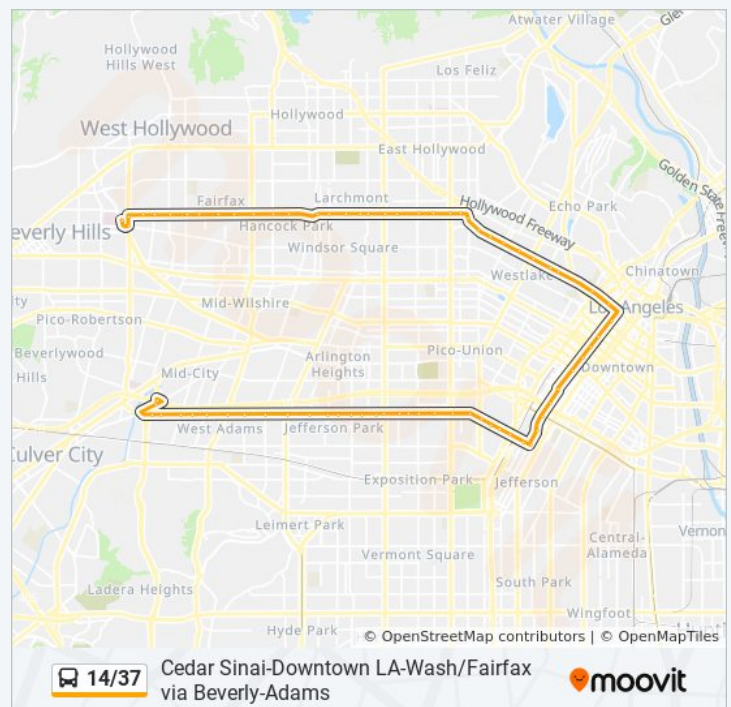

Adams / Arlington

Adams / Cimarron

Adams / Saint Andrews

Adams / Western

Adams / LA Salle

Adams / Halldale

Adams / Normandie

Adams / Budlong

Adams / Vermont

Adams / Magnolia

Adams / Hoover

Adams / Severance

Adams / Chester

14/37 bus Time Schedule

Beverly Center Route Timetable:

Sunday	4:39 AM - 11:37 PM
Monday	4:30 AM - 11:37 PM
Tuesday	4:30 AM - 11:37 PM
Wednesday	4:30 AM - 11:37 PM
Thursday	4:30 AM - 11:37 PM
Friday	4:30 AM - 11:37 PM
Saturday	4:39 AM - 11:37 PM

14/37 bus Info

Direction: Beverly Center

Stops: 73

Trip Duration: 89 min

Line Summary:

Adams / Figueroa

Adams / Grand

Hill / Adams

Beverly / Reno

Beverly / Hoover

Beverly / Virgil

Beverly / Madison

Beverly / Vermont

Beverly / Kenmore

Beverly / Normandie

Beverly / Hobart