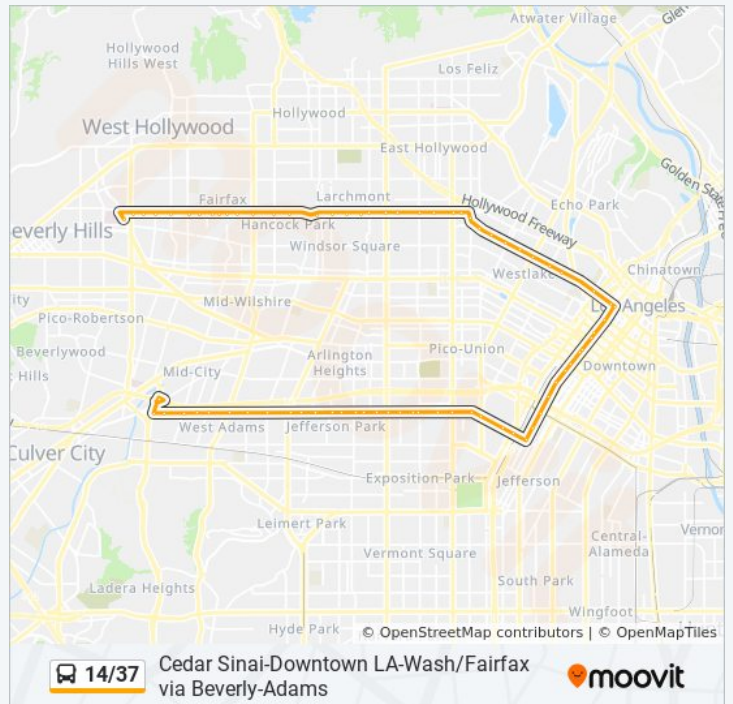

Direction: Downtown LA

46 stops

[VIEW LINE SCHEDULE](#)

San Vicente / Gracie Allen
 San Vicente / Gracie Allen
 Beverly / LA Cienega
 Beverly / Orlando
 Beverly / Sweetzer
 Beverly / Crescent Heights
 Beverly / Fairfax
 Beverly / Genesee
 Beverly / Curson
 Beverly / Gardner
 Beverly / Martel
 Beverly / Poinsettia
 Beverly / LA Brea
 Beverly / Highland
 Beverly / June
 Beverly / Rossmore

Grand / Pico

Grand / Venice

Direction: Washington / Fairfax Transit Hub

78 stops

14/37 bus Time Schedule

Washington / Fairfax Transit Hub Route Timetable:

- San Vicente / Gracie Allen
- San Vicente / Gracie Allen
- Beverly / LA Cienega
- Beverly / Orlando
- Beverly / Sweetzer
- Beverly / Crescent Heights
- Beverly / Fairfax
- Beverly / Genesee
- Beverly / Curson
- Beverly / Gardner
- Beverly / Martel
- Beverly / Poinsettia
- Beverly / LA Brea
- Beverly / Highland
- Beverly / June
- Beverly / Rossmore
- Beverly & Larchmont
- Beverly / Windsor
- Beverly / Van Ness
- Beverly / Wilton
- Beverly / Western
- Beverly / Hobart
- Beverly / Normandie
- Beverly / Kenmore
- Beverly / Vermont
- Beverly / Madison
- Beverly / Council
- Beverly / Hoover
- Beverly / Reno
- Beverly / Benton
- Beverly / Park View
- Beverly / Alvarado

Sunday	24 hours
Monday	24 hours
Tuesday	24 hours
Wednesday	24 hours
Thursday	24 hours
Friday	24 hours
Saturday	24 hours

14/37 bus Info

Direction: Washington / Fairfax Transit Hub

Stops: 78

Trip Duration: 87 min

Line Summary:

Beverly / Union

Beverly / Belmont

1st / Beaudry

1st / Hope

1st / Grand

Grand / 3rd

Grand / 5th