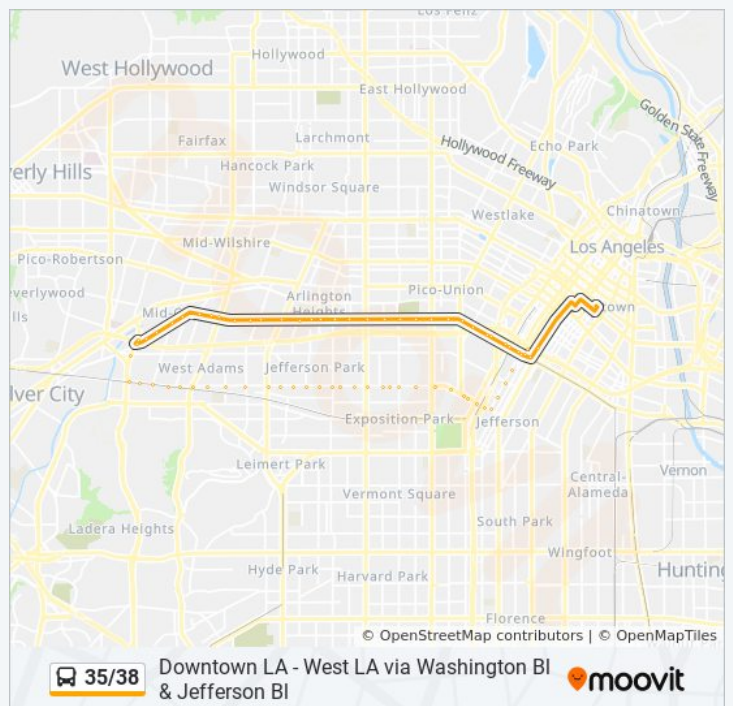

71 stops

[VIEW LINE SCHEDULE](#)

Washington Fairfax Hub

Washington / Fairfax

Fairfax / Adams

Jefferson / LA Cienega

Jefferson / Clyde

Jefferson / Hauser

Jefferson / 10th

Jefferson / 7th

Jefferson / 4th

Jefferson / Arlington

Jefferson / Cimarron

Jefferson / Saint Andrews

Jefferson / Western

Jefferson / Denker

Jefferson / Halldale

Jefferson / Normandie

35/38 bus Time Schedule

Washington / Fairfax Transit Hub Route Timetable:

Sunday	12:07 AM - 11:07 PM
Monday	12:07 AM - 11:07 PM
Tuesday	12:07 AM - 11:07 PM
Wednesday	12:07 AM - 11:07 PM
Thursday	12:07 AM - 11:07 PM
Friday	12:07 AM - 11:07 PM
Saturday	12:07 AM - 11:07 PM

35/38 bus Info

Direction: Washington / Fairfax Transit Hub

Stops: 71

Trip Duration: 63 min

Line Summary:

Jefferson / Budlong

Jefferson / Vermont

Jefferson / Mc Clintock