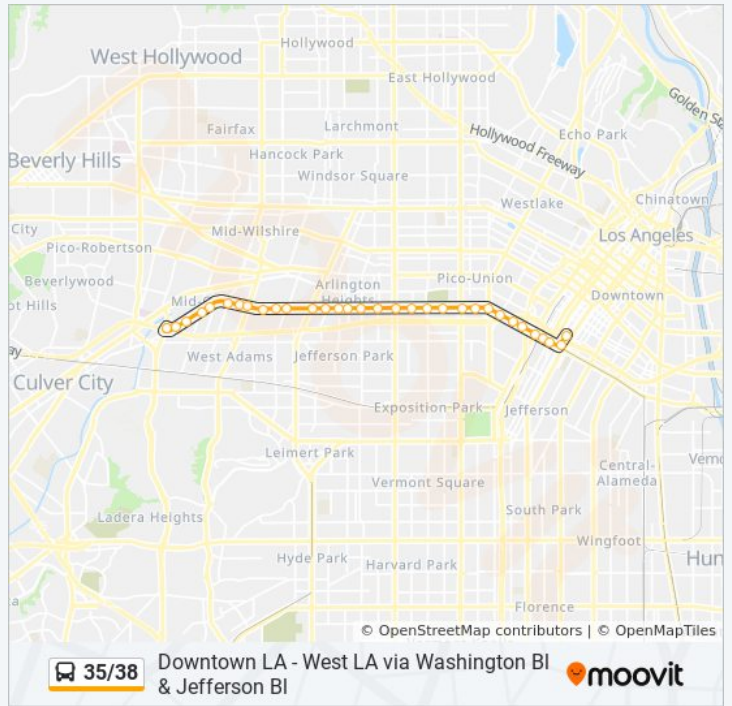

Maple Lot

Direction: Downtown LA - Broadway - Venice

33 stops

[VIEW LINE SCHEDULE](#)

Washington Fairfax Hub

Washington Fairfax Hub

Washington / Thurman

Washington / Curson

Washington / Hauser

Washington / Burnside

Washington / Redondo

Washington / Orange

Washington / LA Brea

35/38 bus Time Schedule

Downtown LA - Broadway - Venice Route Timetable:

Sunday	8:10 AM - 6:13 PM
Monday	6:16 AM - 6:19 PM
Tuesday	6:16 AM - 6:19 PM
Wednesday	6:16 AM - 6:19 PM
Thursday	6:16 AM - 6:19 PM
Friday	6:16 AM - 6:19 PM
Saturday	8:11 AM - 6:13 PM

35/38 bus Info

Direction: Downtown LA - Broadway - Venice

Stops: 33

Trip Duration: 35 min
Line Summary:

- Washington / Rimpau
- Washington / Vineyard
- Washington / Pickford
- Washington / Crenshaw
- Washington / 10th
- Washington / 6th
- Washington / 4th
- Washington / Arlington
- Washington / Gramercy
- Washington / Western
- Washington / Harvard
- Washington / Normandie
- Washington / Budlong
- Washington / Vermont
- Washington / New England
- Washington / Hoover
- Washington / Union
- Washington / Oak
- Washington / Bonsallo
- Washington / Figueroa
- Washington / Hope
- Washington Blvd & Grand Ave (Eastbound)
- Broadway / Washington
- Broadway / Venice

Direction: Downtown LA - Spring - 7th

43 stops

[VIEW LINE SCHEDULE](#)

- Washington Fairfax Hub
- Washington / Fairfax
- Fairfax / Adams
- Jefferson / LA Cienega
- Jefferson / Clyde

35/38 bus Time Schedule