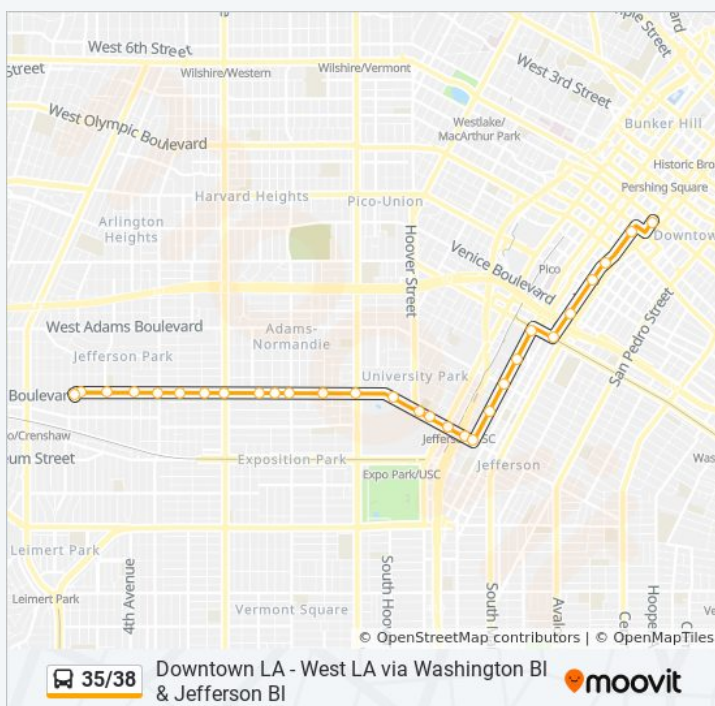

Jefferson - 10th Route Timetable:

Sunday	12:12 AM
Monday	12:12 AM
Tuesday	12:12 AM
Wednesday	12:12 AM
Thursday	12:12 AM
Friday	12:12 AM
Saturday	12:12 AM

35/38 bus Info

Direction: Jefferson - 10th

Stops: 29

Trip Duration: 23 min

Line Summary:

Jefferson / Arlington

Jefferson / 4th

Jefferson / 7th

Jefferson / 10th

Jefferson Loop Layover

Direction: Washington / Fairfax Transit Hub

71 stops

[VIEW LINE SCHEDULE](#)

Washington Fairfax Hub

Washington / Fairfax

Fairfax / Adams

Jefferson / LA Cienega

Jefferson / Clyde

Jefferson / Hauser