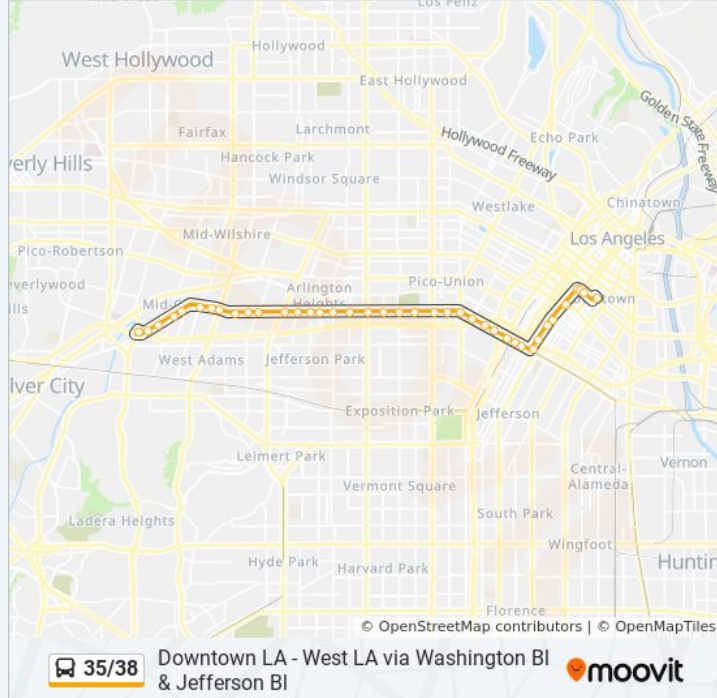

Washington / New England

Washington / Hoover

Washington / Union

Washington / Oak

Washington / Bonsallo

Washington / Figueroa

Washington / Hope

Washington Blvd & Grand Ave (Eastbound)

Broadway / Washington

Broadway / Venice

Broadway / Pico

Broadway / 12th

Broadway / Olympic

Broadway / 7th

7th / Spring

7th / Main

Maple Lot

Direction: Downtown LA - Broadway - Venice

33 stops

[VIEW LINE SCHEDULE](#)

Washington Fairfax Hub

Washington Fairfax Hub

Washington / Thurman

Washington / Curson

35/38 bus Info

Direction: Downtown LA - Broadway - Venice

Stops: 33

Trip Duration: 35 min
Line Summary:

- Washington / Rimpau
- Washington / Vineyard
- Washington / Pickford
- Washington / Crenshaw
- Washington / 10th
- Washington / 6th
- Washington / 4th
- Washington / Arlington
- Washington / Gramercy
- Washington / Western
- Washington / Harvard
- Washington / Normandie
- Washington / Budlong
- Washington / Vermont
- Washington / New England
- Washington / Hoover
- Washington / Union
- Washington / Oak
- Washington / Bonsallo
- Washington / Figueroa
- Washington / Hope
- Washington Blvd & Grand Ave (Eastbound)
- Broadway / Washington
- Broadway / Venice