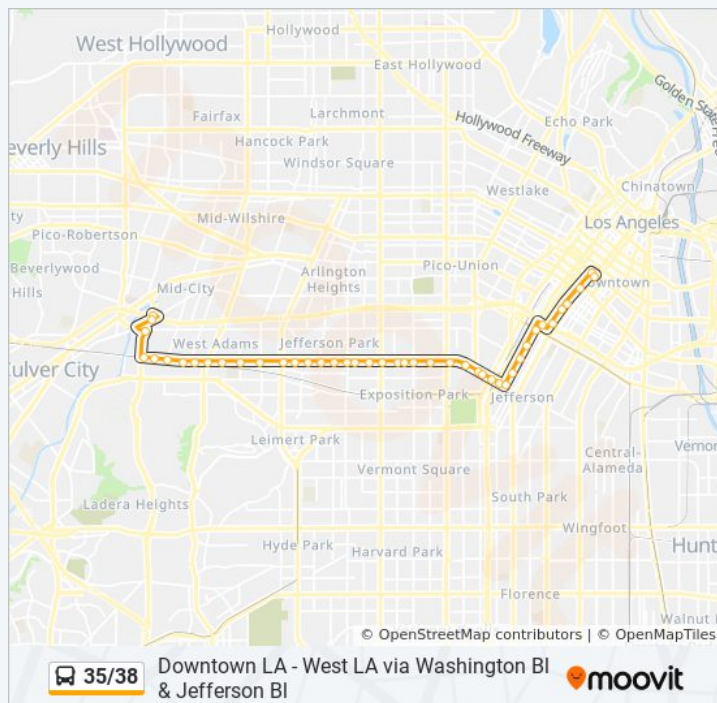

Jefferson / Figueroa

Jefferson / Hope

Grand / Jefferson

Grand / 30th

Grand / Adams

Grand / 23rd

Grand / Washington

18th / Olive

Broadway / Venice

35/38 bus Info

Direction: Downtown LA - Spring - 7th

Stops: 43

Trip Duration: 32 min

Line Summary:

35/38 Downtown LA - West LA via Washington Bl & Jefferson Bl

Broadway / Pico

Broadway / 12th

Broadway / Olympic

Broadway / 7th

Spring / 7th

Direction: Jefferson - 10th

29 stops

[VIEW LINE SCHEDULE](#)

Spring / 7th