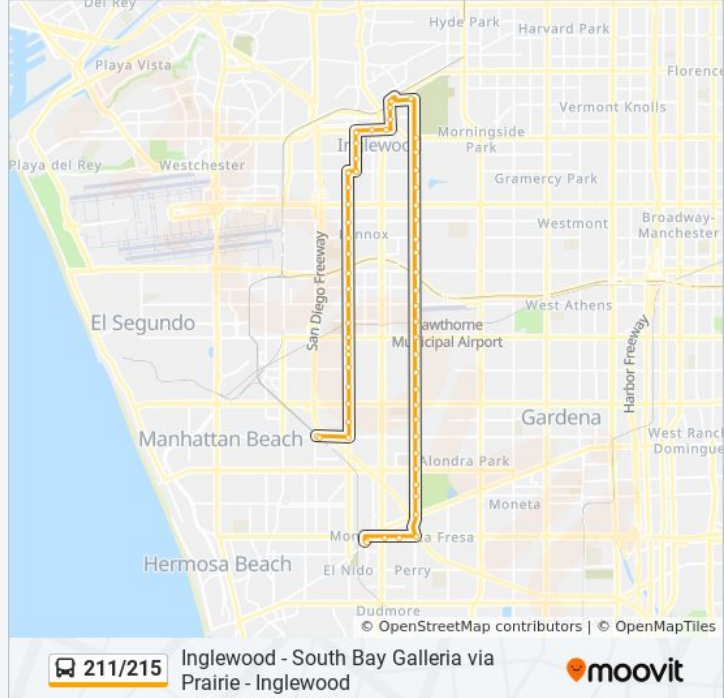

Inglewood / Imperial

Inglewood / 118th

Inglewood / 120th

Inglewood / 124th

Inglewood / El Segundo

Inglewood / 130th

Inglewood / 132nd

Inglewood / 134th

Inglewood / 138th

Inglewood / Rosecrans

Inglewood / 147th

Marine / Inglewood

Marine / Rr-Xing

Marine / Redondo Beach Station

Direction: Redondo Beach Transit Center

64 stops