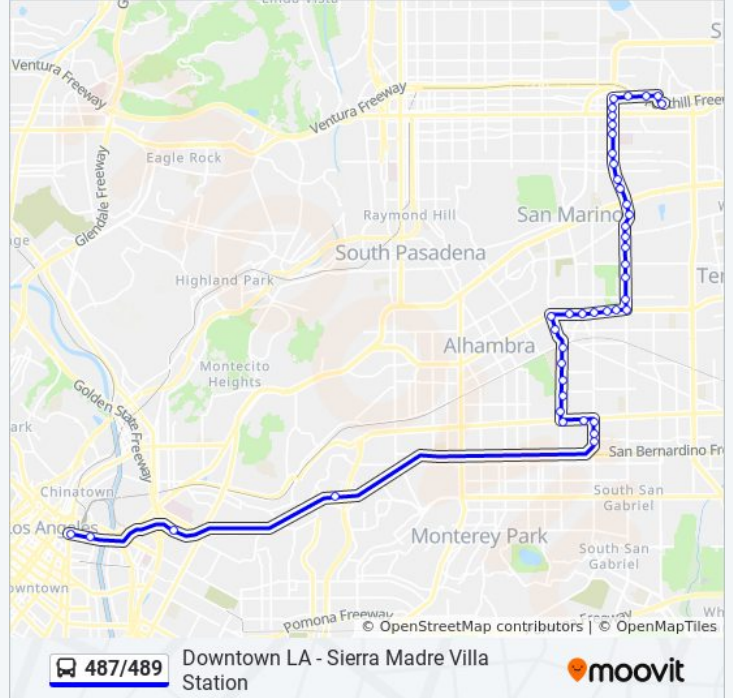

Direction: Downtown LA - Union Station

43 stops

[VIEW LINE SCHEDULE](#)

Sierra Madre Villa Station

Foothill / Sierra Madre Villa

Foothill / Santa Paula

Foothill / Sunnyslope

San Gabriel / Foothill

Sunday	6:31 AM - 8:30 PM
Monday	8:56 AM - 1:42 PM
Tuesday	8:56 AM - 1:42 PM
Wednesday	8:56 AM - 1:42 PM
Thursday	8:56 AM - 1:42 PM
Friday	8:56 AM - 1:42 PM
Saturday	6:31 AM - 8:30 PM

487/489 bus Info

Direction: Downtown LA - Union Station

Stops: 43

Trip Duration: 48 min

Line Summary:

- San Gabriel / Canterbury
- San Gabriel / Shakespeare
- San Gabriel / Huntington
- San Gabriel / Kinghurst
- San Gabriel / Rose
- San Gabriel / Duarte
- San Gabriel / Sheffield
- San Gabriel / Longden
- San Gabriel / Roses
- San Gabriel / Hermosa
- San Gabriel / Las Tunas
- Las Tunas / California
- Las Tunas / Country Club
- Las Tunas / Del Mar
- Las Tunas / San Marino
- Las Tunas / Santa Anita
- Mission / Las Tunas
- Mission / Broadway
- Ramona / Main
- Ramona / Grand
- Ramona / Central
- Ramona / Wells
- New / Shorb
- Valley / New
- Valley / Abbot
- Del Mar / Valley
- Del Mar / Norwood
- Del Mar / Marshall
- Cal State LA Westbound
- Usc Medical Ctr Busway (West)
- Union Station Patsaouras Bus Plaza
- El Monte Busway & Alameda - Union Station

Direction: Sierra Madre Villa Station

50 stops

[VIEW LINE SCHEDULE](#)

Terminal 25

Flower / 5th

6th & Flower

6th / Grand

Olive / 5th