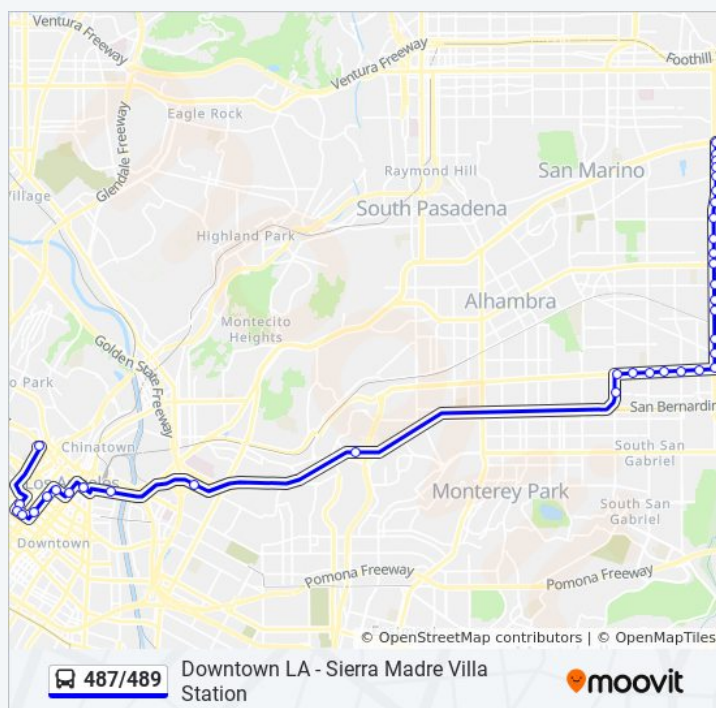

Aliso St and Los Angeles St E

Union Station Patsaouras Bus Plaza

Usc Medical Ctr Busway (East)

Cal State LA Eastbound

Del Mar / Marshall

Valley / Del Mar

Valley / Walnut

Valley / San Gabriel

Valley / Delta

Valley / Walnut Grove

Valley / Muscatel (City Hall)

Rosemead / Valley

Rosemead / Mission

Rosemead / Lower Azusa

Rosemead / Pentland

Rosemead / Sereno

Rosemead / Broadway

Rosemead / Las Tunas

Rosemead / Hermosa

Rosemead / Garibaldi

Rosemead / Longden

Rosemead / Emperor

Rosemead / Ardentale

Rosemead / Duarte

Rosemead / Greenwood

Rosemead / Arcadia

Rosemead / Fairview

Huntington / Rosemead

Direction: Temple City

Stops: 36

Trip Duration: 57 min

Line Summary:

487/489 bus time schedules and route maps are available in an offline PDF at moovitapp.com. Use the [Moovit App](#) to see live bus times, train schedule or subway schedule, and step-by-step directions for all public transit in Los Angeles.

[About Moovit](#) • [MaaS Solutions](#) • [Supported Countries](#) • [Mooviter Community](#)

Check Live Arrival Times