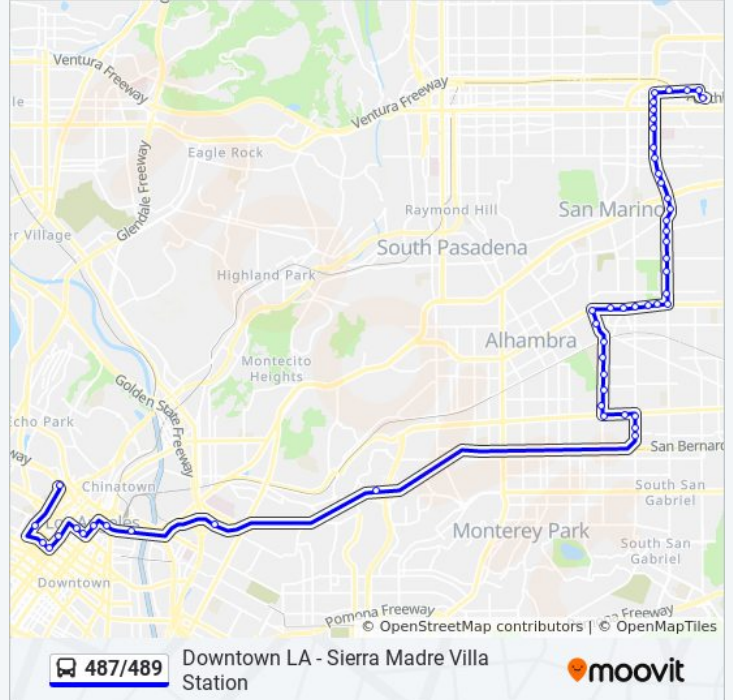

Las Tunas / Country Club

Las Tunas / Del Mar

Las Tunas / San Marino

Las Tunas / Santa Anita

Mission / Las Tunas

Mission / Broadway

Ramona / Main

Ramona / Grand

Ramona / Central

Ramona / Wells

New / Shorb

Valley / New

Valley / Abbot

Del Mar / Valley

Del Mar / Norwood

Del Mar / Marshall

Cal State LA Westbound

Usc Medical Ctr Busway (West)

Union Station Patsaouras Bus Plaza

Arcadia and Los Angeles St W

Spring / Temple

1st / Broadway

1st St + Hill St

Grand / 3rd

5th & Grand Wb

5th / Flower

Beaudry / 4th

Terminal 25

49 stops

[VIEW LINE SCHEDULE](#)

- Sierra Madre Villa Station
- Foothill / Sierra Madre Villa
- Foothill / Santa Paula
- Foothill / Sunnyslope
- San Gabriel / Foothill
- San Gabriel / Walnut
- San Gabriel / Colorado
- San Gabriel / Morningside
- San Gabriel / Del Mar
- San Gabriel / San Pasqual
- San Gabriel / California
- San Gabriel / Canterbury
- San Gabriel / Shakespeare
- San Gabriel / Huntington
- San Gabriel / Kinghurst
- San Gabriel / Rose
- San Gabriel / Duarte
- San Gabriel / Sheffield
- San Gabriel / Longden
- San Gabriel / Roses
- San Gabriel / Hermosa
- San Gabriel / Las Tunas
- Las Tunas / California
- Las Tunas / Country Club
- Las Tunas / Del Mar
- Las Tunas / San Marino
- Las Tunas / Santa Anita
- Mission / Las Tunas
- Mission / Broadway
- Ramona / Main
- Ramona / Grand