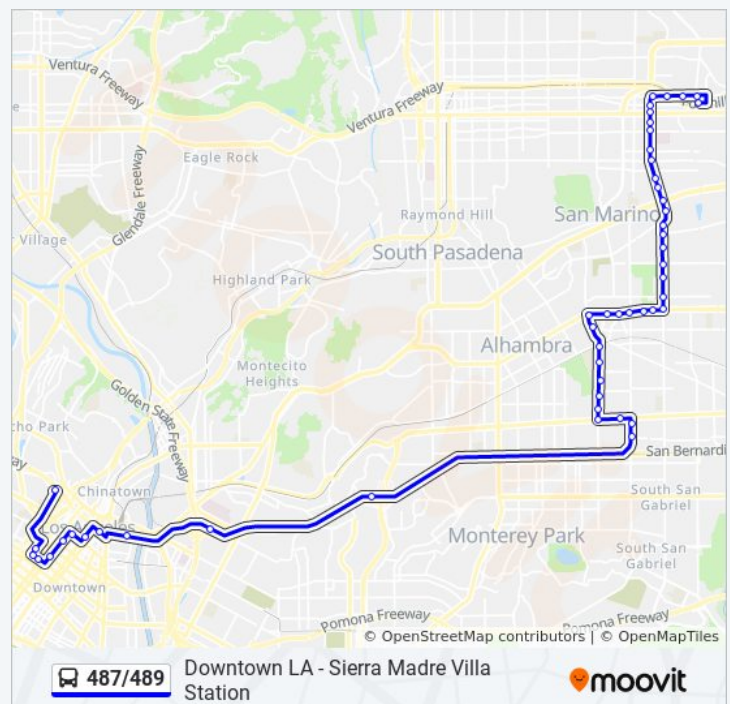

Mission / Broadway

Las Tunas / Mission

Las Tunas / Santa Anita

Las Tunas / San Marino

Las Tunas / Del Mar

Las Tunas / Country Club

Las Tunas / California

San Gabriel / Las Tunas

487/489 bus Time Schedule

Sierra Madre Villa Station Route Timetable:

Sunday	6:25 AM - 9:25 PM
Monday	4:52 AM - 9:16 PM
Tuesday	4:52 AM - 9:16 PM
Wednesday	4:52 AM - 9:16 PM
Thursday	4:52 AM - 9:16 PM
Friday	4:52 AM - 9:16 PM
Saturday	6:25 AM - 9:25 PM

487/489 bus Info

Direction: Sierra Madre Villa Station

Stops: 50

Trip Duration: 50 min

Line Summary:

San Gabriel / Hermosa

San Gabriel / Garibaldi

San Gabriel / Longden

San Gabriel / Sheffield

San Gabriel / Duarte

San Gabriel / Rose

San Gabriel / Kinghurst

San Gabriel / Huntington

San Gabriel / Shakespeare

San Gabriel / Coleridge

San Gabriel / California