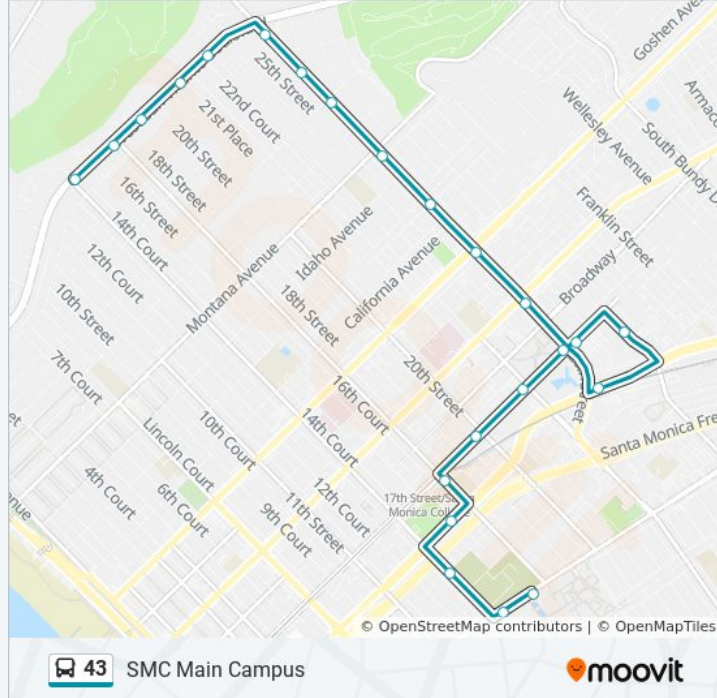

**Direction: SMC Main Campus**

23 stops

[VIEW LINE SCHEDULE](#)

- San Vicente EB & 14th FS
- San Vicente EB & 17th Ns
- San Vicente EB & 19th Ns
- San Vicente EB & 21st Pl Ns
- San Vicente EB & 23rd Ns
- 26th SB & San Vicente MB
- 26th SB & Carlyle FS
- 26th SB & Marguerita FS
- 26th SB & Montana FS
- 26th SB & Washington (SM) FS
- 26th SB & Wilshire FS
- 26th SB & Santa Monica FS
- Colorado EB & 26th FS
- Stewart SB & Pennsylvania FS
- Olympic WB & 26th Ns (26th St/Bergamot Station)
- Colorado WB & 26th FS
- Colorado WB & Cloverfield FS
- Colorado WB & 20th FS
- 17th SB & Colorado FS (17th St/Smc Station)
- Olympic WB & 16th FS
- 14th SB & Michigan FS

**43 bus Info**

**Direction:** SMC Main Campus

**Stops:** 23

**Trip Duration:** 22 min

**Line Summary:**

Pico EB & 14th FS

Pico EB & 17th FS

### Direction: San Vicente Blvd & 14th St

21 stops

[VIEW LINE SCHEDULE](#)

Pico EB & 17th FS

Pico EB & 18th FS

20th NB & Pico FS

20th NB & Delaware Ns

20th NB & Olympic Ns

### 43 bus Info

**Direction:** San Vicente Blvd & 14th St

**Stops:** 21

**Trip Duration:** 20 min

**Line Summary:**

San Vicente WB & LA Mesa FS

San Vicente WB & Gale PI Ns

San Vicente EB & 14th FS