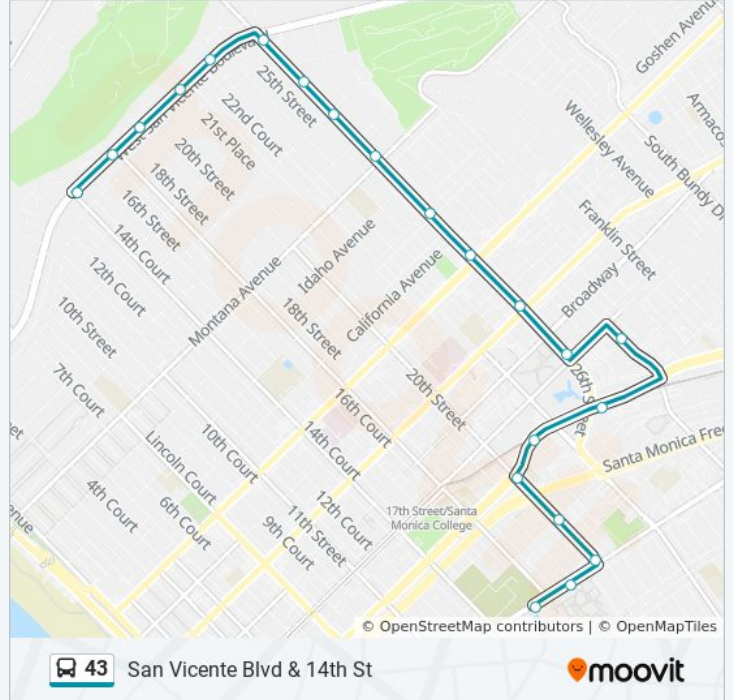

**Direction: SMC Main Campus**

23 stops

[VIEW LINE SCHEDULE](#)

- San Vicente EB & 14th FS
- San Vicente EB & 17th Ns
- San Vicente EB & 19th Ns
- San Vicente EB & 21st Pl Ns
- San Vicente EB & 23rd Ns
- 26th SB & San Vicente MB
- 26th SB & Carlyle FS
- 26th SB & Marguerita FS
- 26th SB & Montana FS
- 26th SB & Washington (SM) FS
- 26th SB & Wilshire FS
- 26th SB & Santa Monica FS
- Colorado EB & 26th FS
- Stewart SB & Pennsylvania FS
- Olympic WB & 26th Ns (26th St/Bergamot Station)
- Colorado WB & 26th FS
- Colorado WB & Cloverfield FS
- Colorado WB & 20th FS
- 17th SB & Colorado FS (17th St/Smc Station)
- Olympic WB & 16th FS
- 14th SB & Michigan FS

### Direction: San Vicente Blvd & 14th St

21 stops

[VIEW LINE SCHEDULE](#)

Pico EB & 17th FS

Pico EB & 18th FS

20th NB & Pico FS

20th NB & Delaware Ns

20th NB & Olympic Ns

Olympic EB & Expo Bike Path Ns

Olympic EB & 26th FS (26th St/Bergamot Station)

Stewart NB & Pennsylvania FS

26th NB & Colorado FS

26th NB & Santa Monica FS

26th NB & Wilshire FS

26th NB & Washington (SM) Ns

### 43 bus Info

**Direction:** San Vicente Blvd & 14th St

**Stops:** 21

**Trip Duration:** 20 min

**Line Summary:**

San Vicente WB & LA Mesa FS

San Vicente WB & Gale PI Ns

San Vicente EB & 14th FS