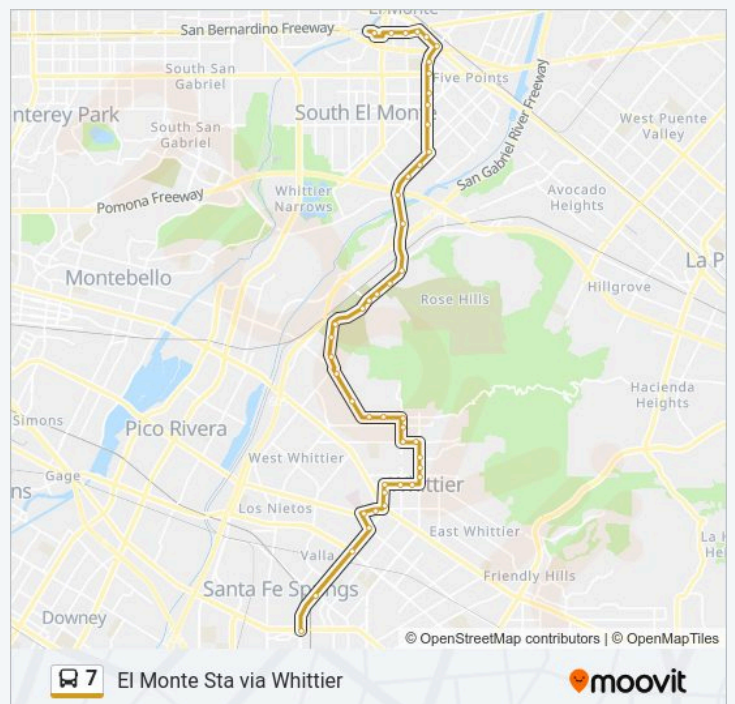

San Antonio Drive and Olive Street- S/W

Firestone Boulevard and Paddison Avenue
 Firestone Boulevard and Pioneer Boulevard
 Imperial/Firestone
 Imperial Highway Opposite Fairford Avenue
 Studebaker Road and Imperial Highway
 C Line Station

Direction: El Monte Sta via Whittier

61 stops

[VIEW LINE SCHEDULE](#)

C Line Station
 Studebaker Road and Borson Street
 Imperial Highway and Studebaker Road-S/E
 Imperial Highway and Fairford Avenue-S/E
 Imperial Highway and Orr and Day Road
 Firestone Boulevard and Pioneer Boulevard
 Firestone Boulevard and Paddison Avenue
 San Antonio Drive and Olive Street- N/E
 Civic Center Drive at AMC Theaters
 Civic Center Drive and Volunteer Avenue
 Civic Center Drive and Silverbow Avenue
 Bloomfield Avenue and Civic Center Drive
 Bloomfield/Imperial
 Bloomfield Avenue and Lakeland Road
 Bloomfield Avenue and Florence Avenue
 Bloomfield/Telegraph
 Santa Fe Springs Road and Los Nietos Road
 Santa Fe Springs Road and Mulberry Drive
 Lambert Road and Santa Fe Springs Road
 Washington Boulevard and Lambert Road
 Washington Boulevard and Putnam Street
 Pickering Avenue and Whittier Boulevard
 Pickering Avenue and Walnut Street

7 bus Info

Direction: El Monte Sta via Whittier

Stops: 61

Trip Duration: 78 min

Line Summary:

Pickering Avenue and Mar Vista Street

Mar Vista/Greenleaf

Mar Vista Street and Washington Boulevar

Beverly Boulevard and Pickering Avenue

Beverly Boulevard and Citrus Avenue

Beverly Boulevard and Floral Drive

Beverly Boulevard and Palm Avenue

Workman Mill Road and Sierra Morena Aven

Workman Mill Road and Rose Hills Gate #