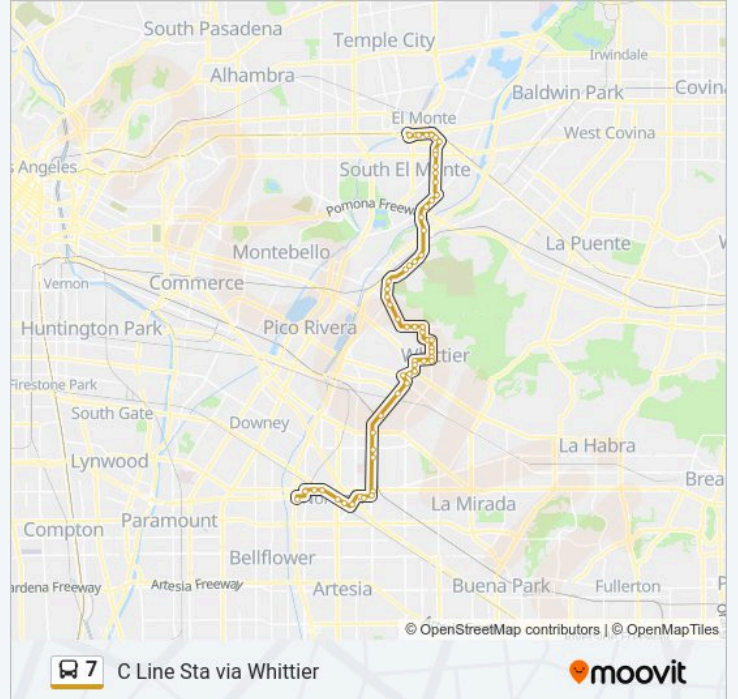

Bloomfield Avenue and Florence Avenue

Bloomfield Avenue and Lakeland Road

Bloomfield/Imperial

Civic Center Drive and Bloomfield Avenue

Civic Center Drive and Volunteer Avenue-

Civic Center Drive Opposite AMC Theaters

San Antonio Drive and Olive Street- S/W

Firestone Boulevard and Paddison Avenue
 Firestone Boulevard and Pioneer Boulevard
 Imperial/Firestone
 Imperial Highway Opposite Fairford Avenue
 Studebaker Road and Imperial Highway
 C Line Station

Direction: El Monte Sta via Whittier

61 stops

[VIEW LINE SCHEDULE](#)

C Line Station
 Studebaker Road and Borson Street
 Imperial Highway and Studebaker Road-S/E
 Imperial Highway and Fairford Avenue-S/E
 Imperial Highway and Orr and Day Road
 Firestone Boulevard and Pioneer Boulevard
 Firestone Boulevard and Paddison Avenue
 San Antonio Drive and Olive Street- N/E
 Civic Center Drive at AMC Theaters
 Civic Center Drive and Volunteer Avenue
 Civic Center Drive and Silverbow Avenue
 Bloomfield Avenue and Civic Center Drive
 Bloomfield/Imperial
 Bloomfield Avenue and Lakeland Road
 Bloomfield Avenue and Florence Avenue
 Bloomfield/Telegraph
 Santa Fe Springs Road and Los Nietos Road
 Santa Fe Springs Road and Mulberry Drive
 Lambert Road and Santa Fe Springs Road
 Washington Boulevard and Lambert Road
 Washington Boulevard and Putnam Street
 Pickering Avenue and Whittier Boulevard
 Pickering Avenue and Walnut Street

7 bus Info

Direction: El Monte Sta via Whittier

Stops: 61

Trip Duration: 78 min

Line Summary:

Pickering Avenue and Mar Vista Street

Mar Vista/Greenleaf

Mar Vista Street and Washington Boulevar